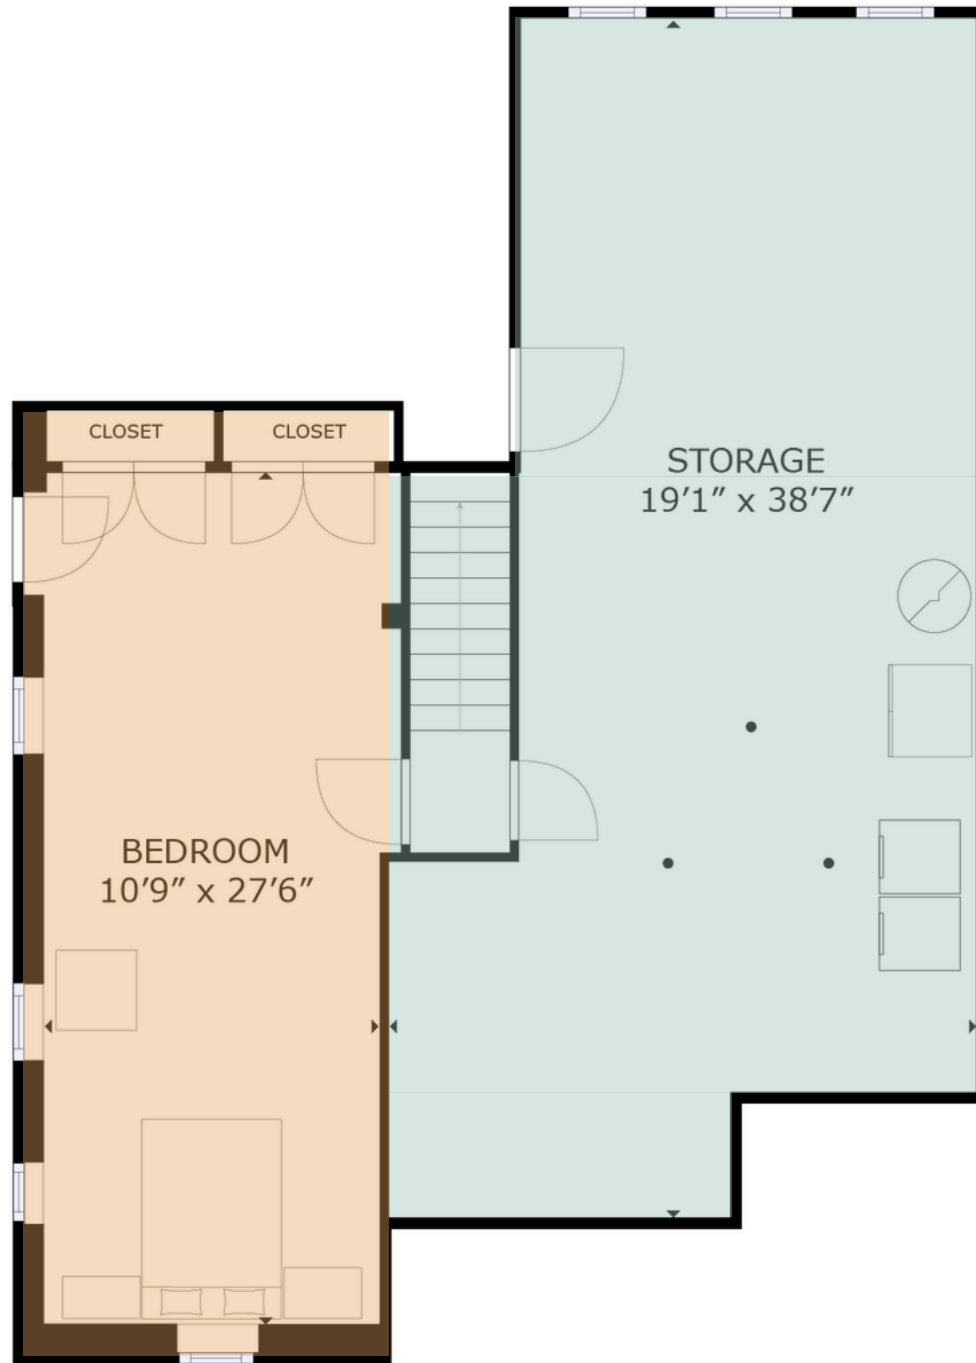

GROSS INTERNAL AREA  
 FLOOR 1: 963 sq. ft, FLOOR 2: 1,324 sq. ft  
 FLOOR 3: 742 sq. ft, TOTAL: 3,029 sq. ft

SIZES AND DIMENSIONS ARE APPROXIMATE, ACTUAL MAY VARY.

# First Floor | 23 Pond View Drive

GROSS INTERNAL AREA  
FLOOR 1: 963 sq. ft, FLOOR 2: 1,324 sq. ft  
FLOOR 3: 742 sq. ft, TOTAL: 3,029 sq. ft  
SIZES AND DIMENSIONS ARE APPROXIMATE, ACTUAL MAY VARY.

## Second Floor | 23 Pond View Drive

GROSS INTERNAL AREA  
FLOOR 1: 963 sq. ft, FLOOR 2: 1,324 sq. ft  
FLOOR 3: 742 sq. ft, TOTAL: 3,029 sq. ft  
SIZES AND DIMENSIONS ARE APPROXIMATE, ACTUAL MAY VARY.

## Lower Level | 23 Pond View Drive