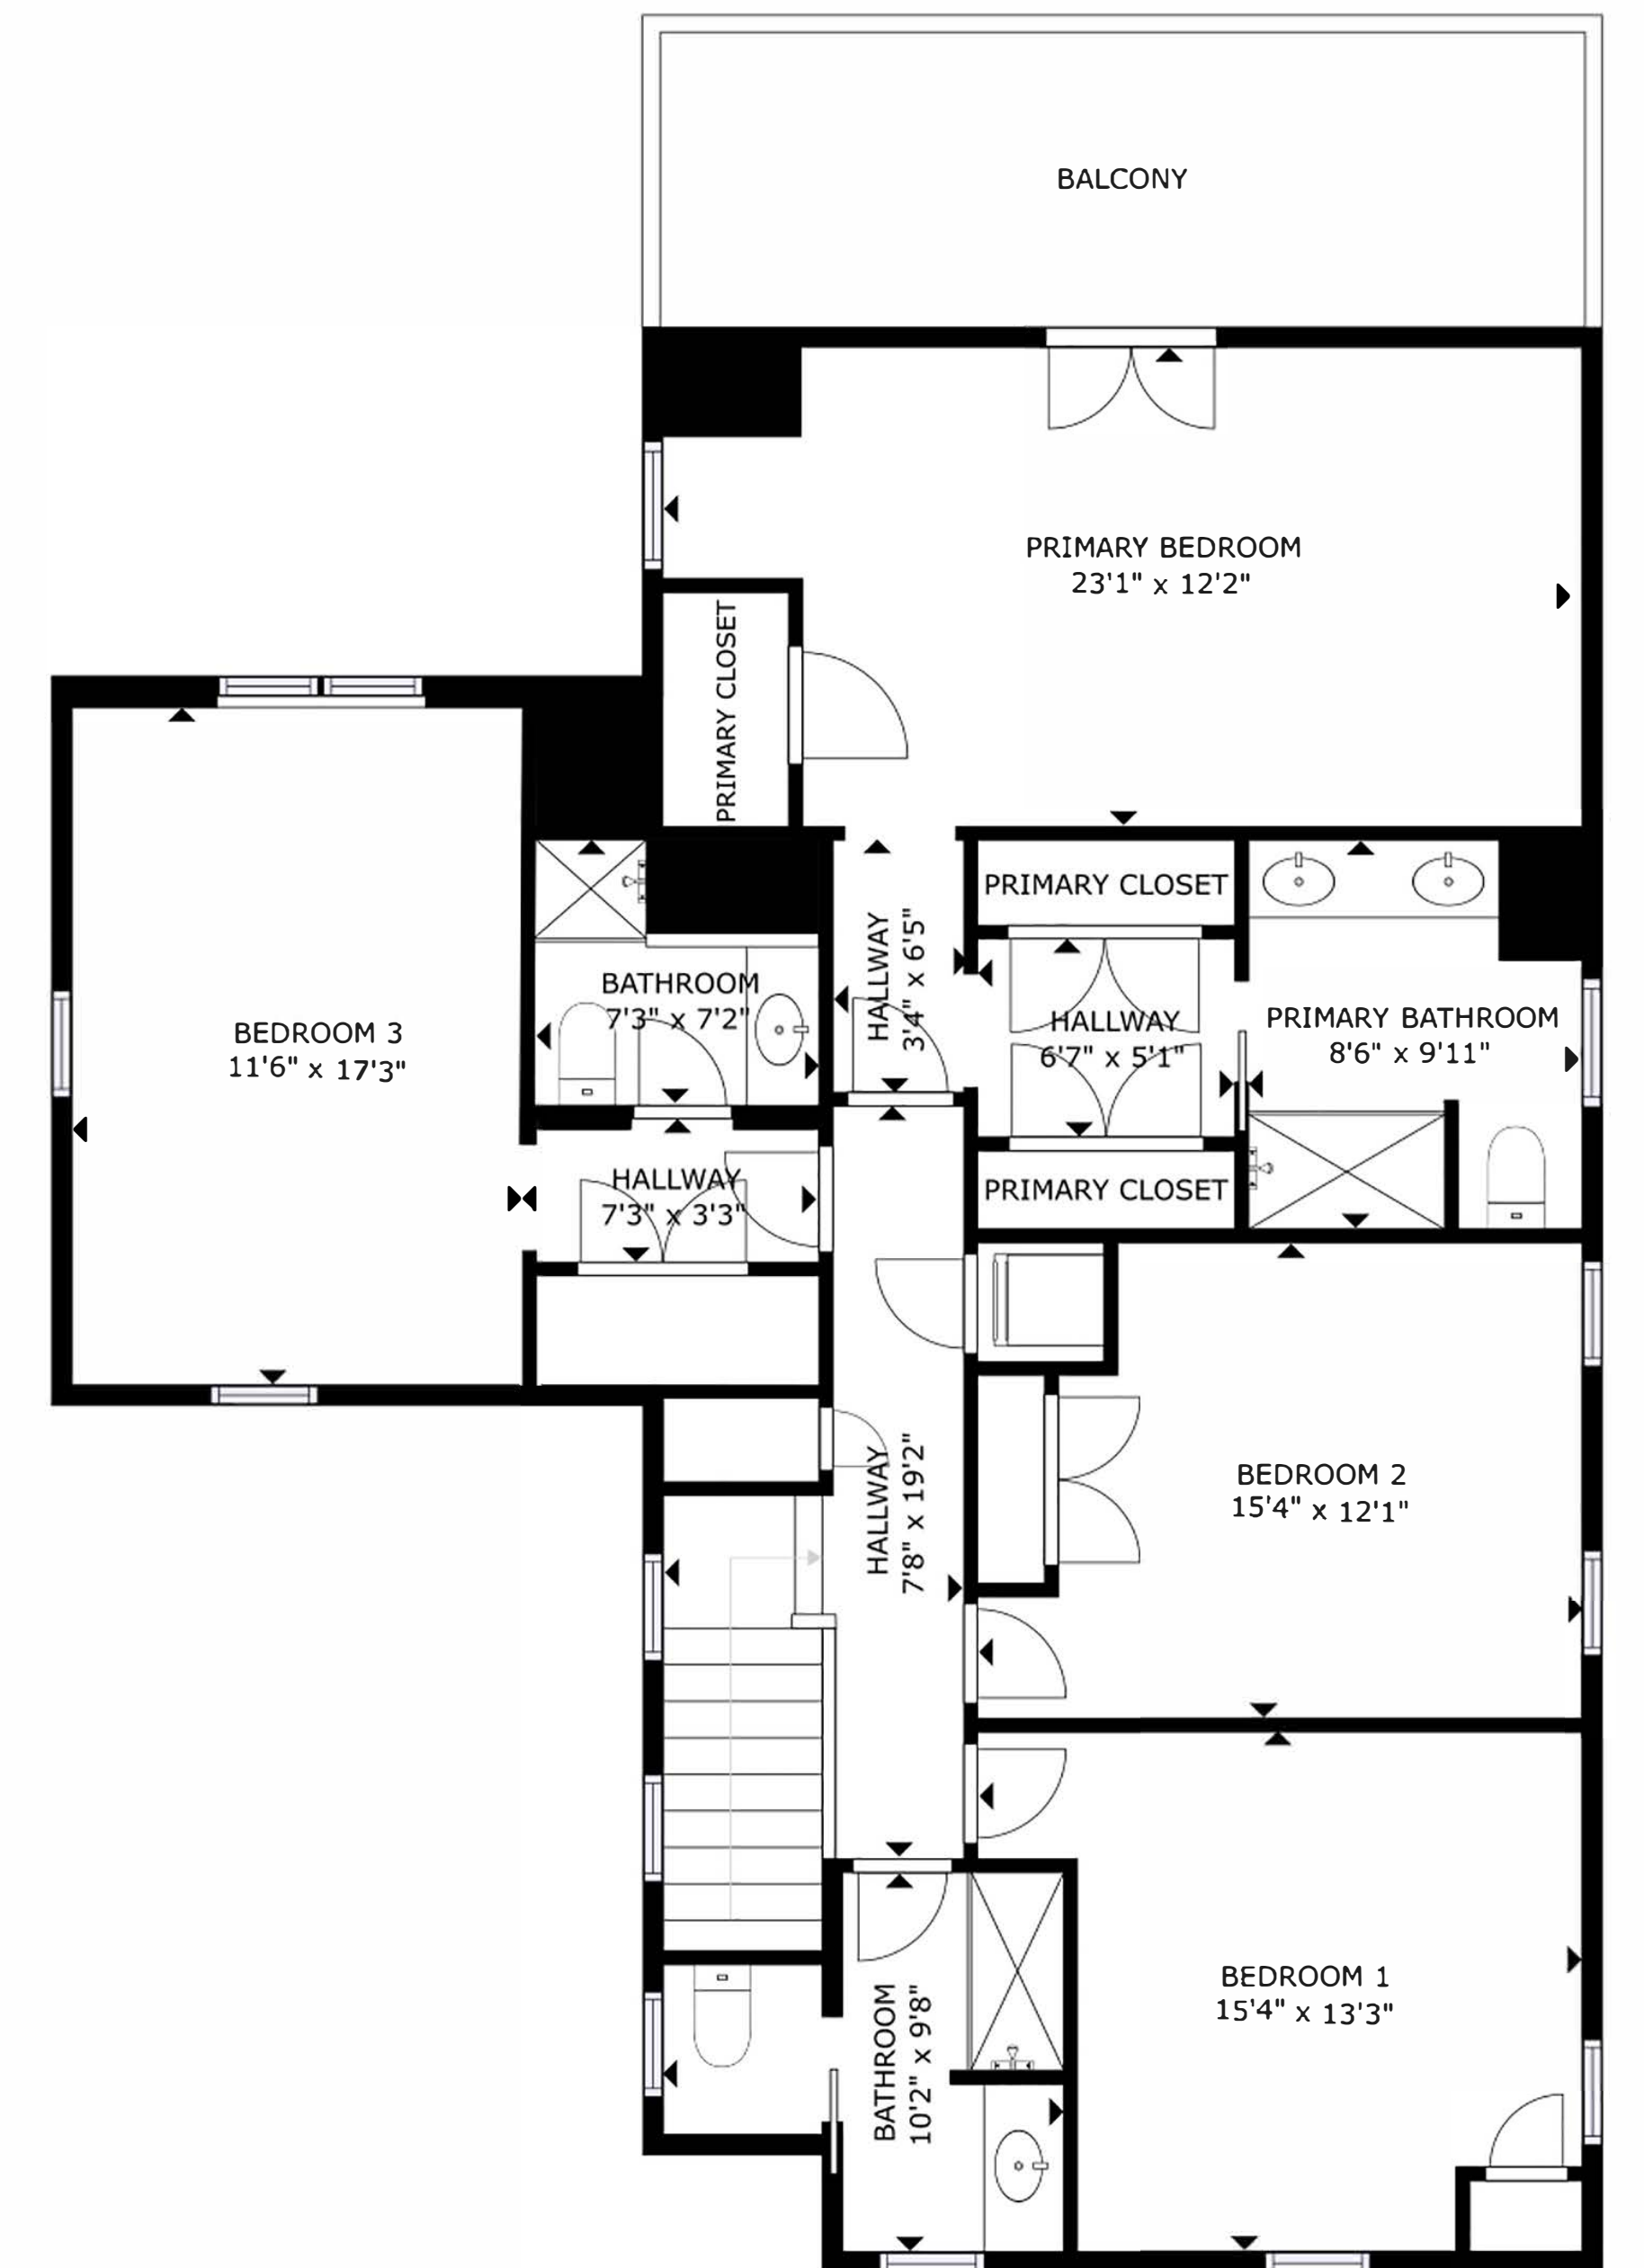

LOWER LEVEL

FLOOR 2

FLOOR 3

GROSS INTERNAL AREA
 FLOOR 1: 1244 sq ft FLOOR 2: 1827 sq ft FLOOR 3: 1373 sq ft
 TOTAL: 4444 sq ft

SIZES AND DIMENSIONS ARE APPROXIMATE, ACTUAL MAY VARY.