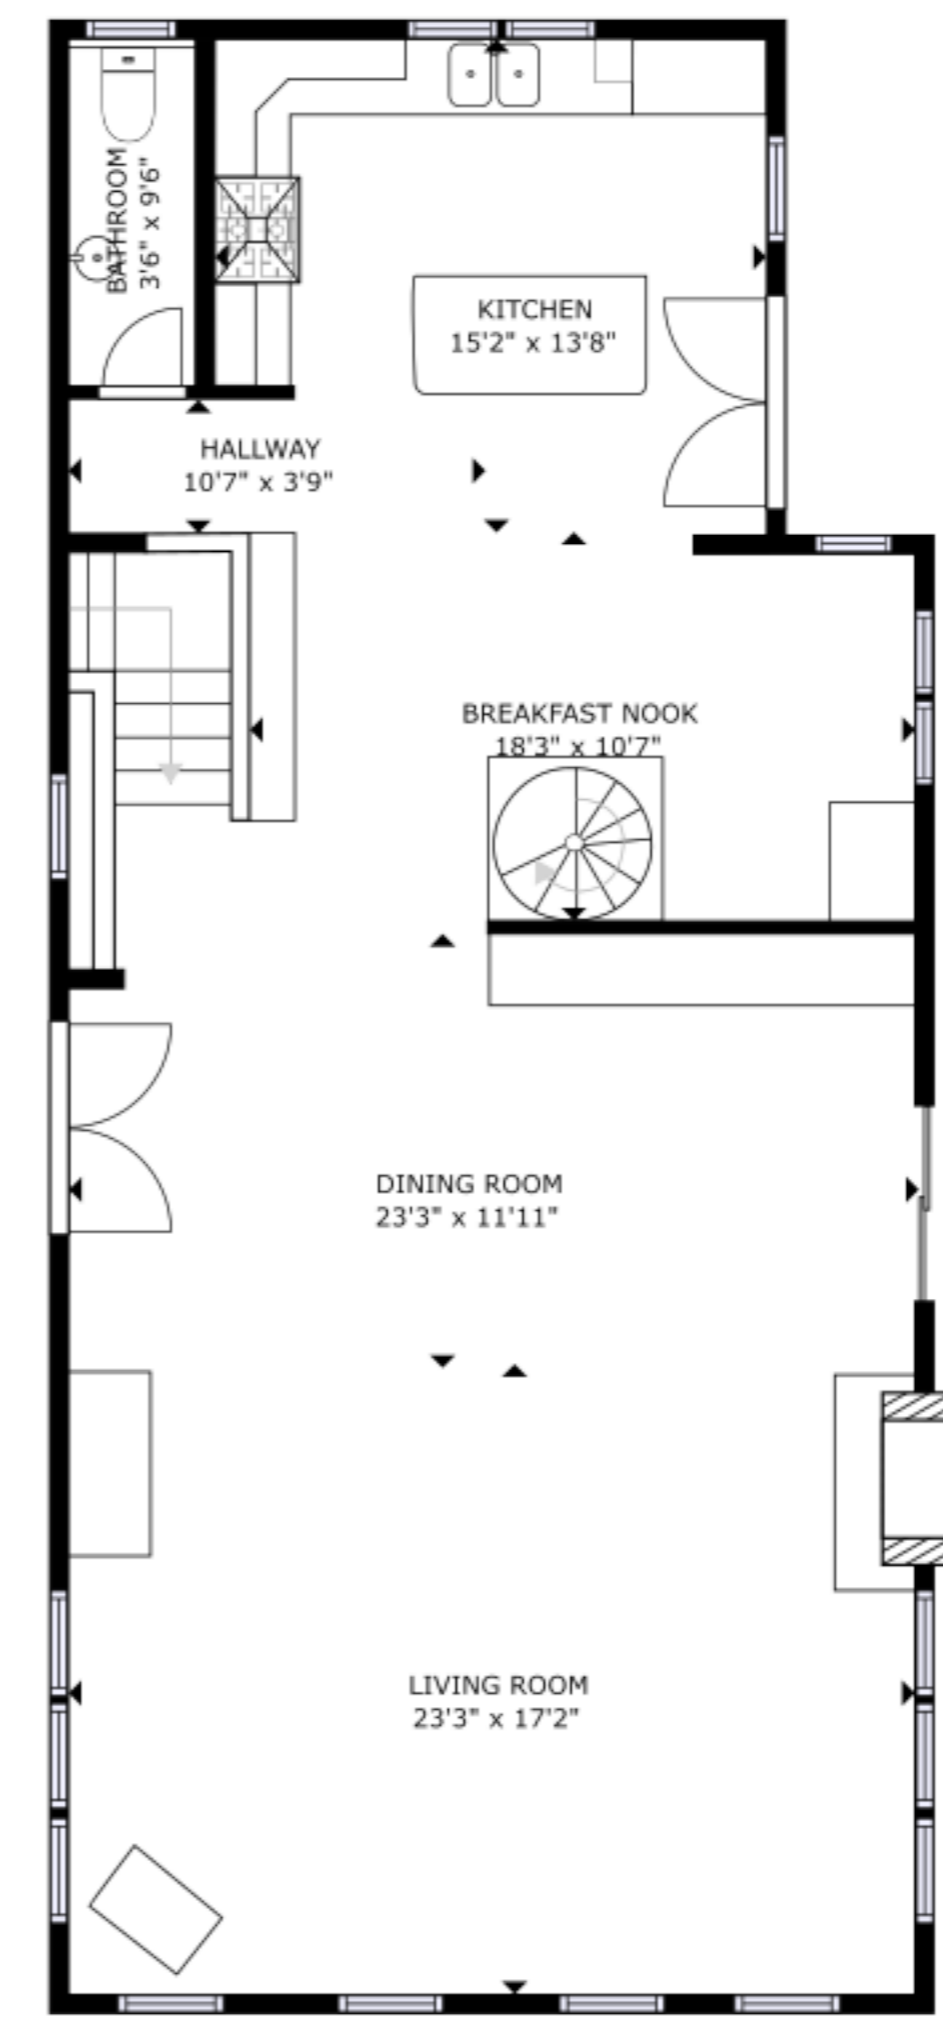

FLOOR 1

FLOOR 2

FLOOR 3

FLOOR 4

GROSS INTERNAL AREA  
 FLOOR 1: 1239 sq ft, FLOOR 2: 1455 sq ft  
 FLOOR 3: 1187 sq ft, FLOOR 4: 53 sq ft  
 REDUCED HEADROOM BELOW 1.5 m2: 156 sq ft  
 TOTAL: 3934 sq ft

SIZES AND DIMENSIONS ARE APPROXIMATE, ACTUAL MAY VARY.