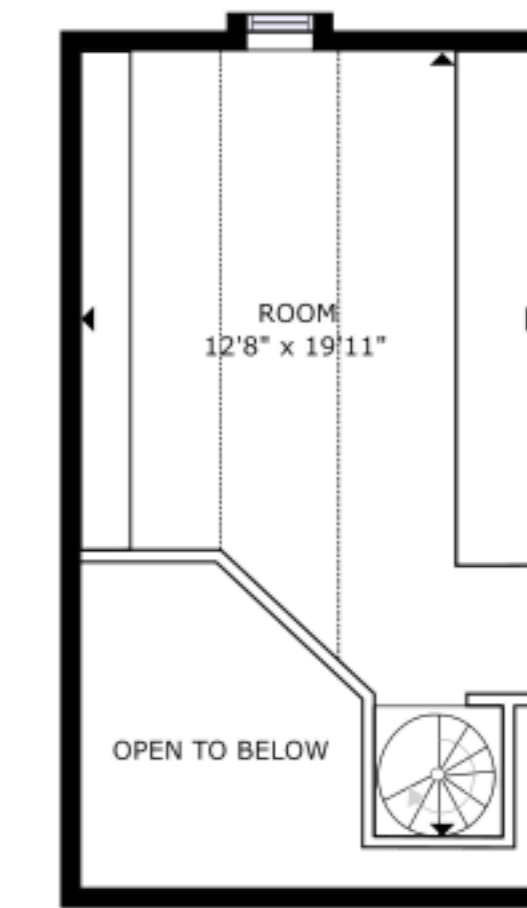

FLOOR 1

FLOOR 2

FLOOR 3

FLOOR 4

GROSS INTERNAL AREA  
 FLOOR 1: 1239 sq ft, FLOOR 2: 1455 sq ft  
 FLOOR 3: 1187 sq ft, FLOOR 4: 53 sq ft  
 REDUCED HEADROOM BELOW 1.5 m2: 156 sq ft  
 TOTAL: 3934 sq ft

SIZES AND DIMENSIONS ARE APPROXIMATE, ACTUAL MAY VARY.