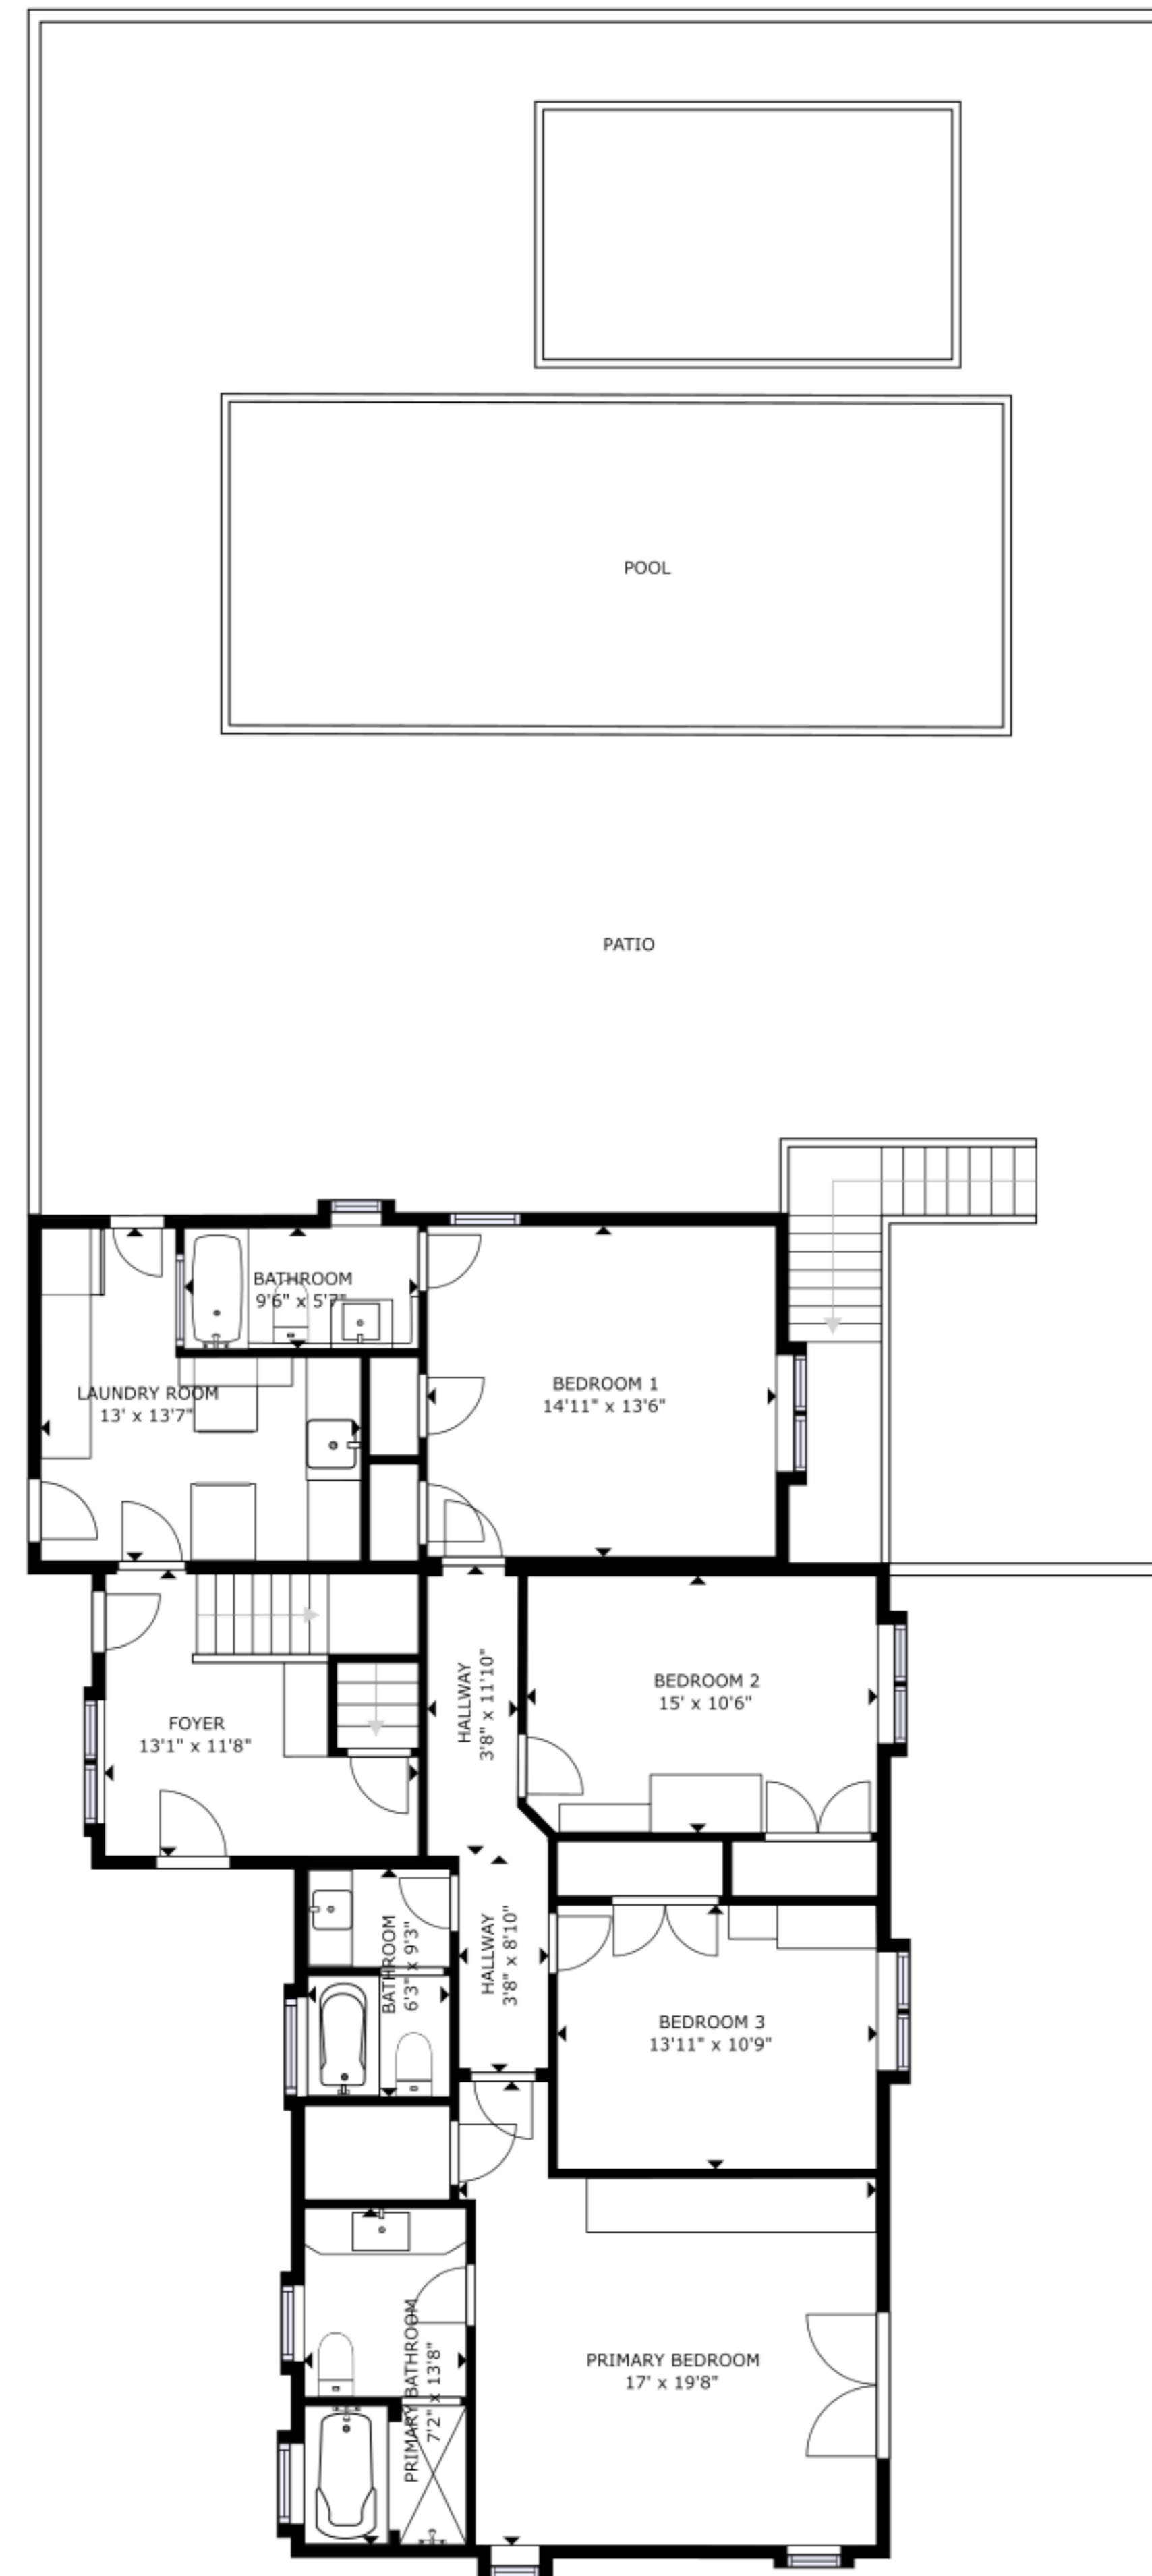

FLOOR 1

FLOOR 2

FLOOR 3

FLOOR 4

GROSS INTERNAL AREA  
 FLOOR 1: 1239 sq ft, FLOOR 2: 1455 sq ft  
 FLOOR 3: 1187 sq ft, FLOOR 4: 53 sq ft  
 REDUCED HEADROOM BELOW 1.5 m2: 156 sq ft  
 TOTAL: 3934 sq ft

SIZES AND DIMENSIONS ARE APPROXIMATE, ACTUAL MAY VARY.