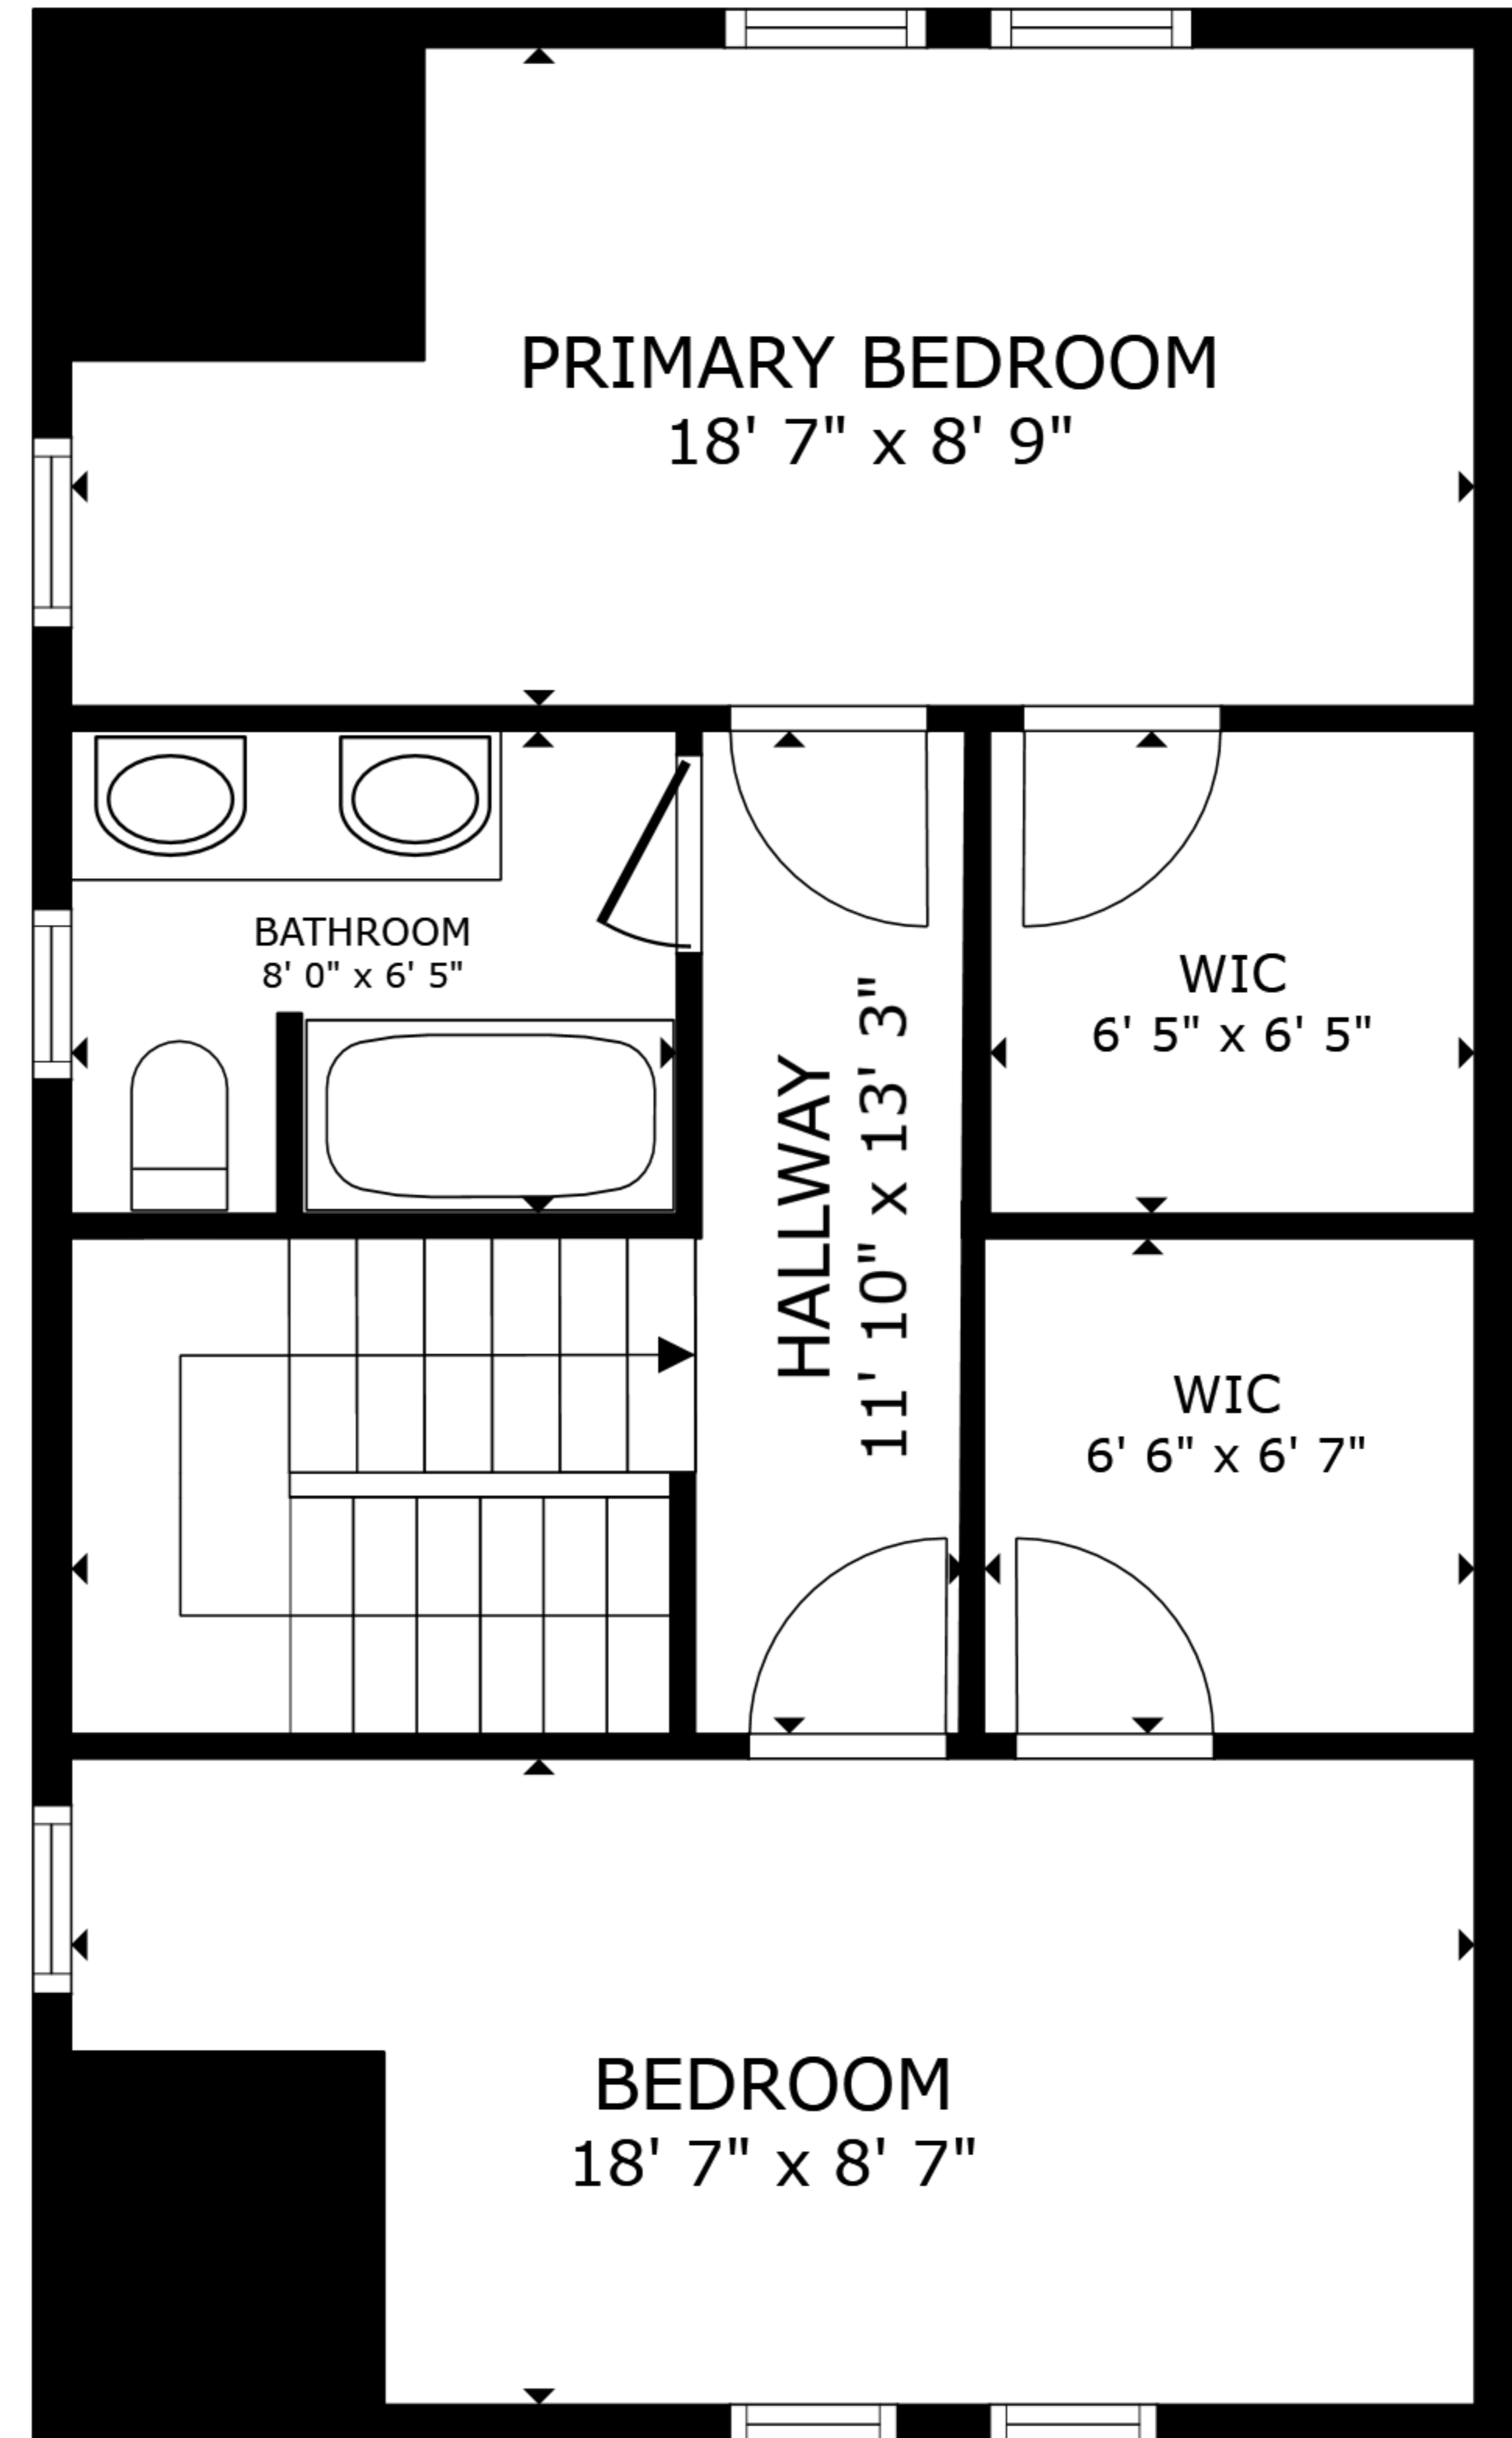

FLOOR 1

FLOOR 2

FLOOR 3

# 1 NAUTILUS LANE

GROSS INTERNAL AREA  
 FLOOR 1 800 sq.ft. FLOOR 2 923 sq.ft. FLOOR 3 923 sq.ft.  
 TOTAL : 2,647 sq.ft.

SIZES AND DIMENSIONS ARE APPROXIMATE, ACTUAL MAY VARY.

FLOOR 1

FLOOR 2

# 1A NAUTILUS LANE

GROSS INTERNAL AREA  
 FLOOR 1 691 sq.ft. FLOOR 2 578 sq.ft.  
 TOTAL : 1,269 sq.ft.

SIZES AND DIMENSIONS ARE APPROXIMATE, ACTUAL MAY VARY.