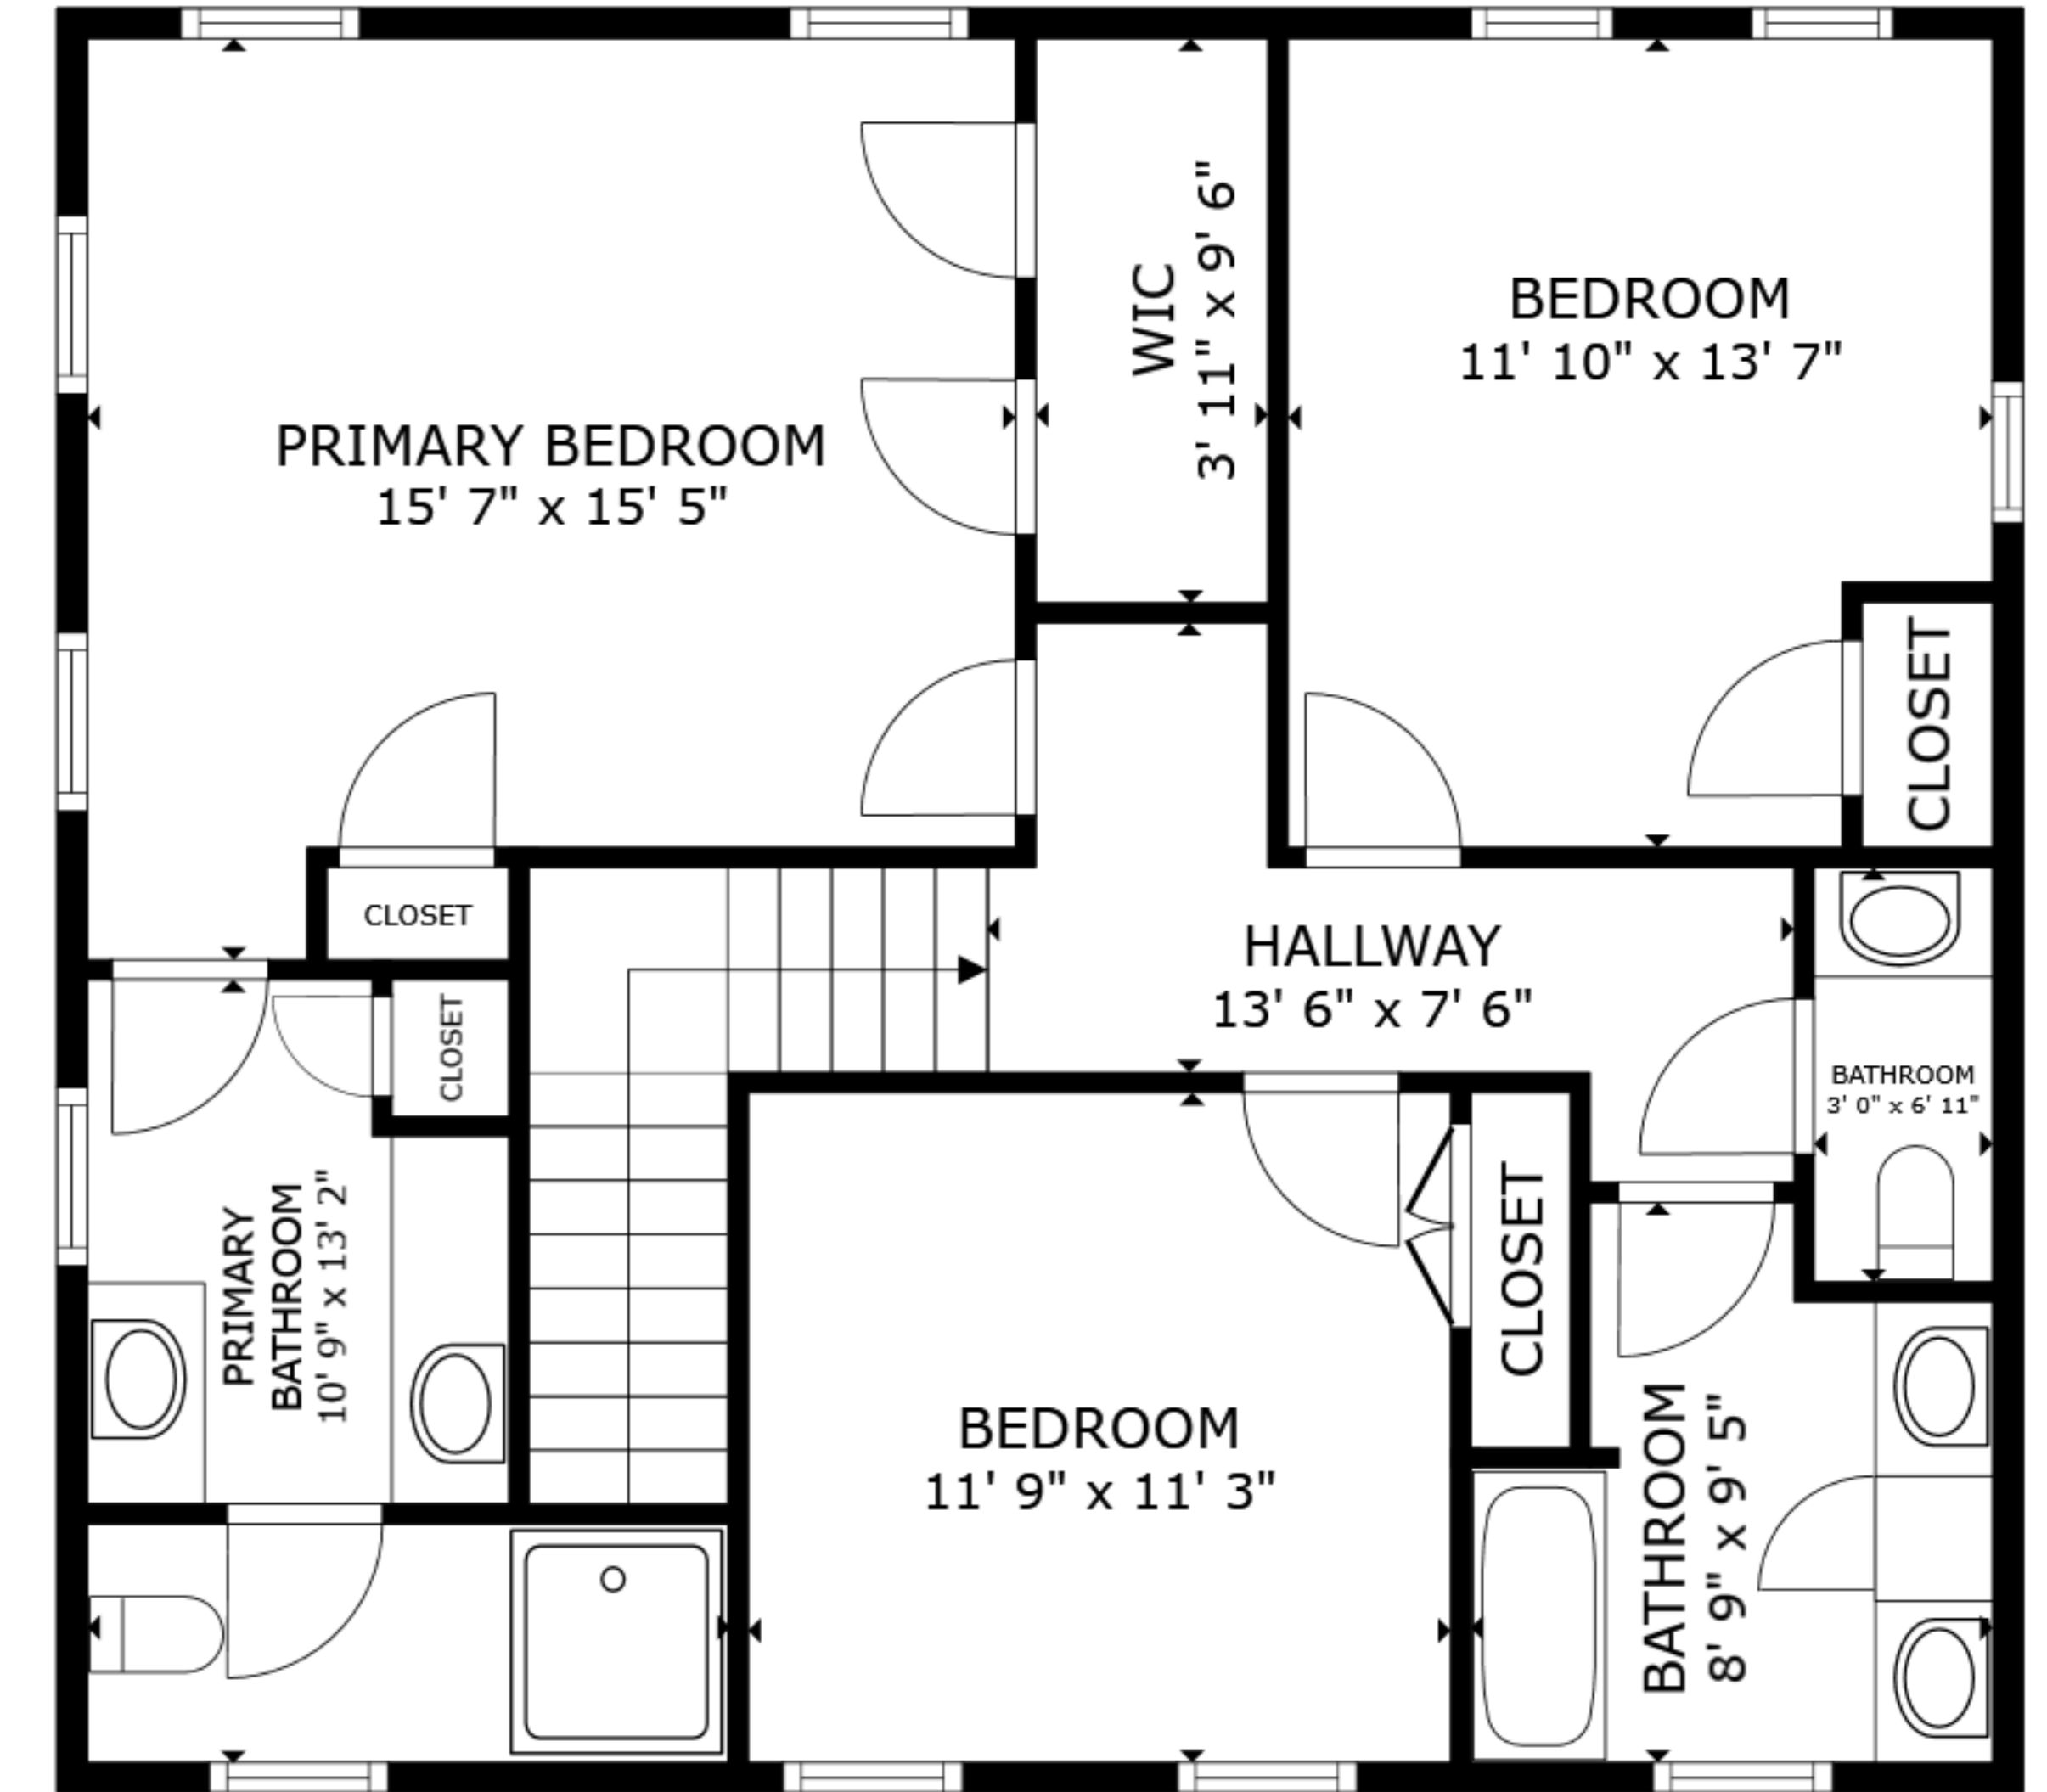

FLOOR 1

FLOOR 2

FLOOR 3

# 1 NAUTILUS LANE

GROSS INTERNAL AREA  
 FLOOR 1 800 sq.ft. FLOOR 2 923 sq.ft. FLOOR 3 923 sq.ft.  
 TOTAL : 2,647 sq.ft.

SIZES AND DIMENSIONS ARE APPROXIMATE, ACTUAL MAY VARY.

FLOOR 1

FLOOR 2

# 1A NAUTILUS LANE

GROSS INTERNAL AREA  
 FLOOR 1 691 sq.ft. FLOOR 2 578 sq.ft.  
 TOTAL : 1,269 sq.ft.

SIZES AND DIMENSIONS ARE APPROXIMATE, ACTUAL MAY VARY.