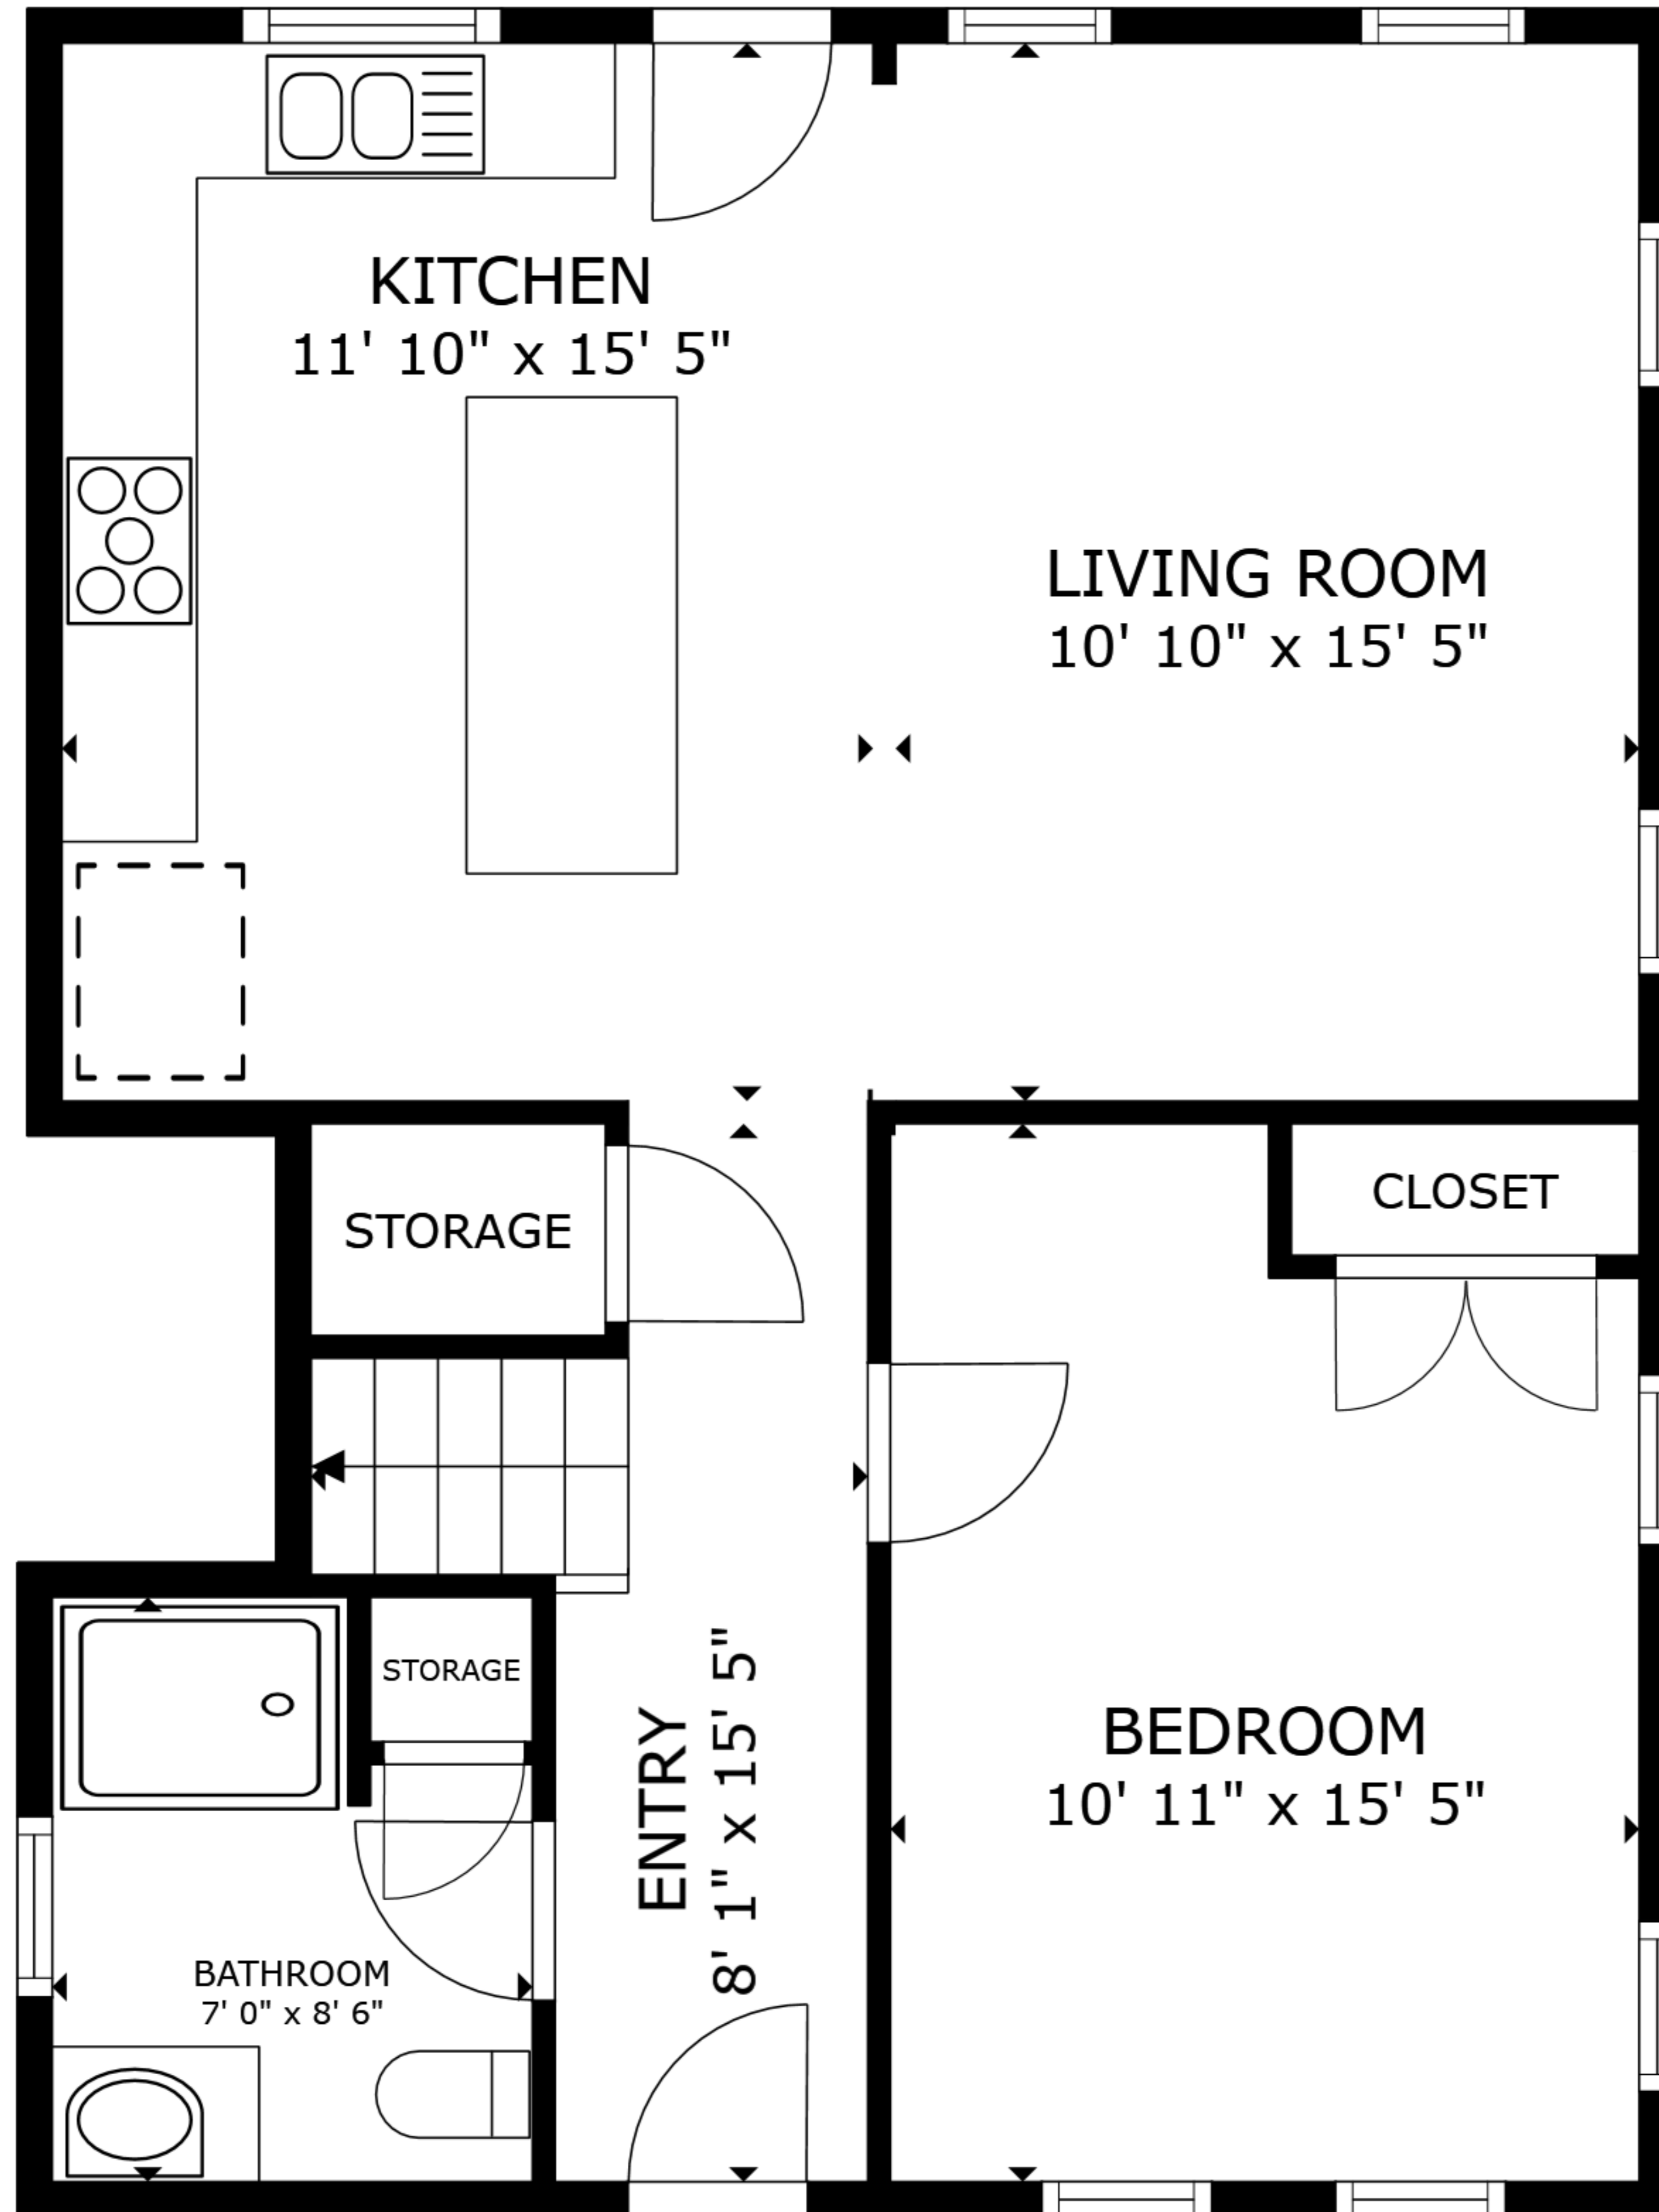

FLOOR 1

FLOOR 2

FLOOR 3

# 1 NAUTILUS LANE

GROSS INTERNAL AREA  
 FLOOR 1 800 sq.ft. FLOOR 2 923 sq.ft. FLOOR 3 923 sq.ft.  
 TOTAL : 2,647 sq.ft.

SIZES AND DIMENSIONS ARE APPROXIMATE, ACTUAL MAY VARY.

FLOOR 1

FLOOR 2

# 1A NAUTILUS LANE

GROSS INTERNAL AREA  
 FLOOR 1 691 sq.ft. FLOOR 2 578 sq.ft.  
 TOTAL : 1,269 sq.ft.

SIZES AND DIMENSIONS ARE APPROXIMATE, ACTUAL MAY VARY.