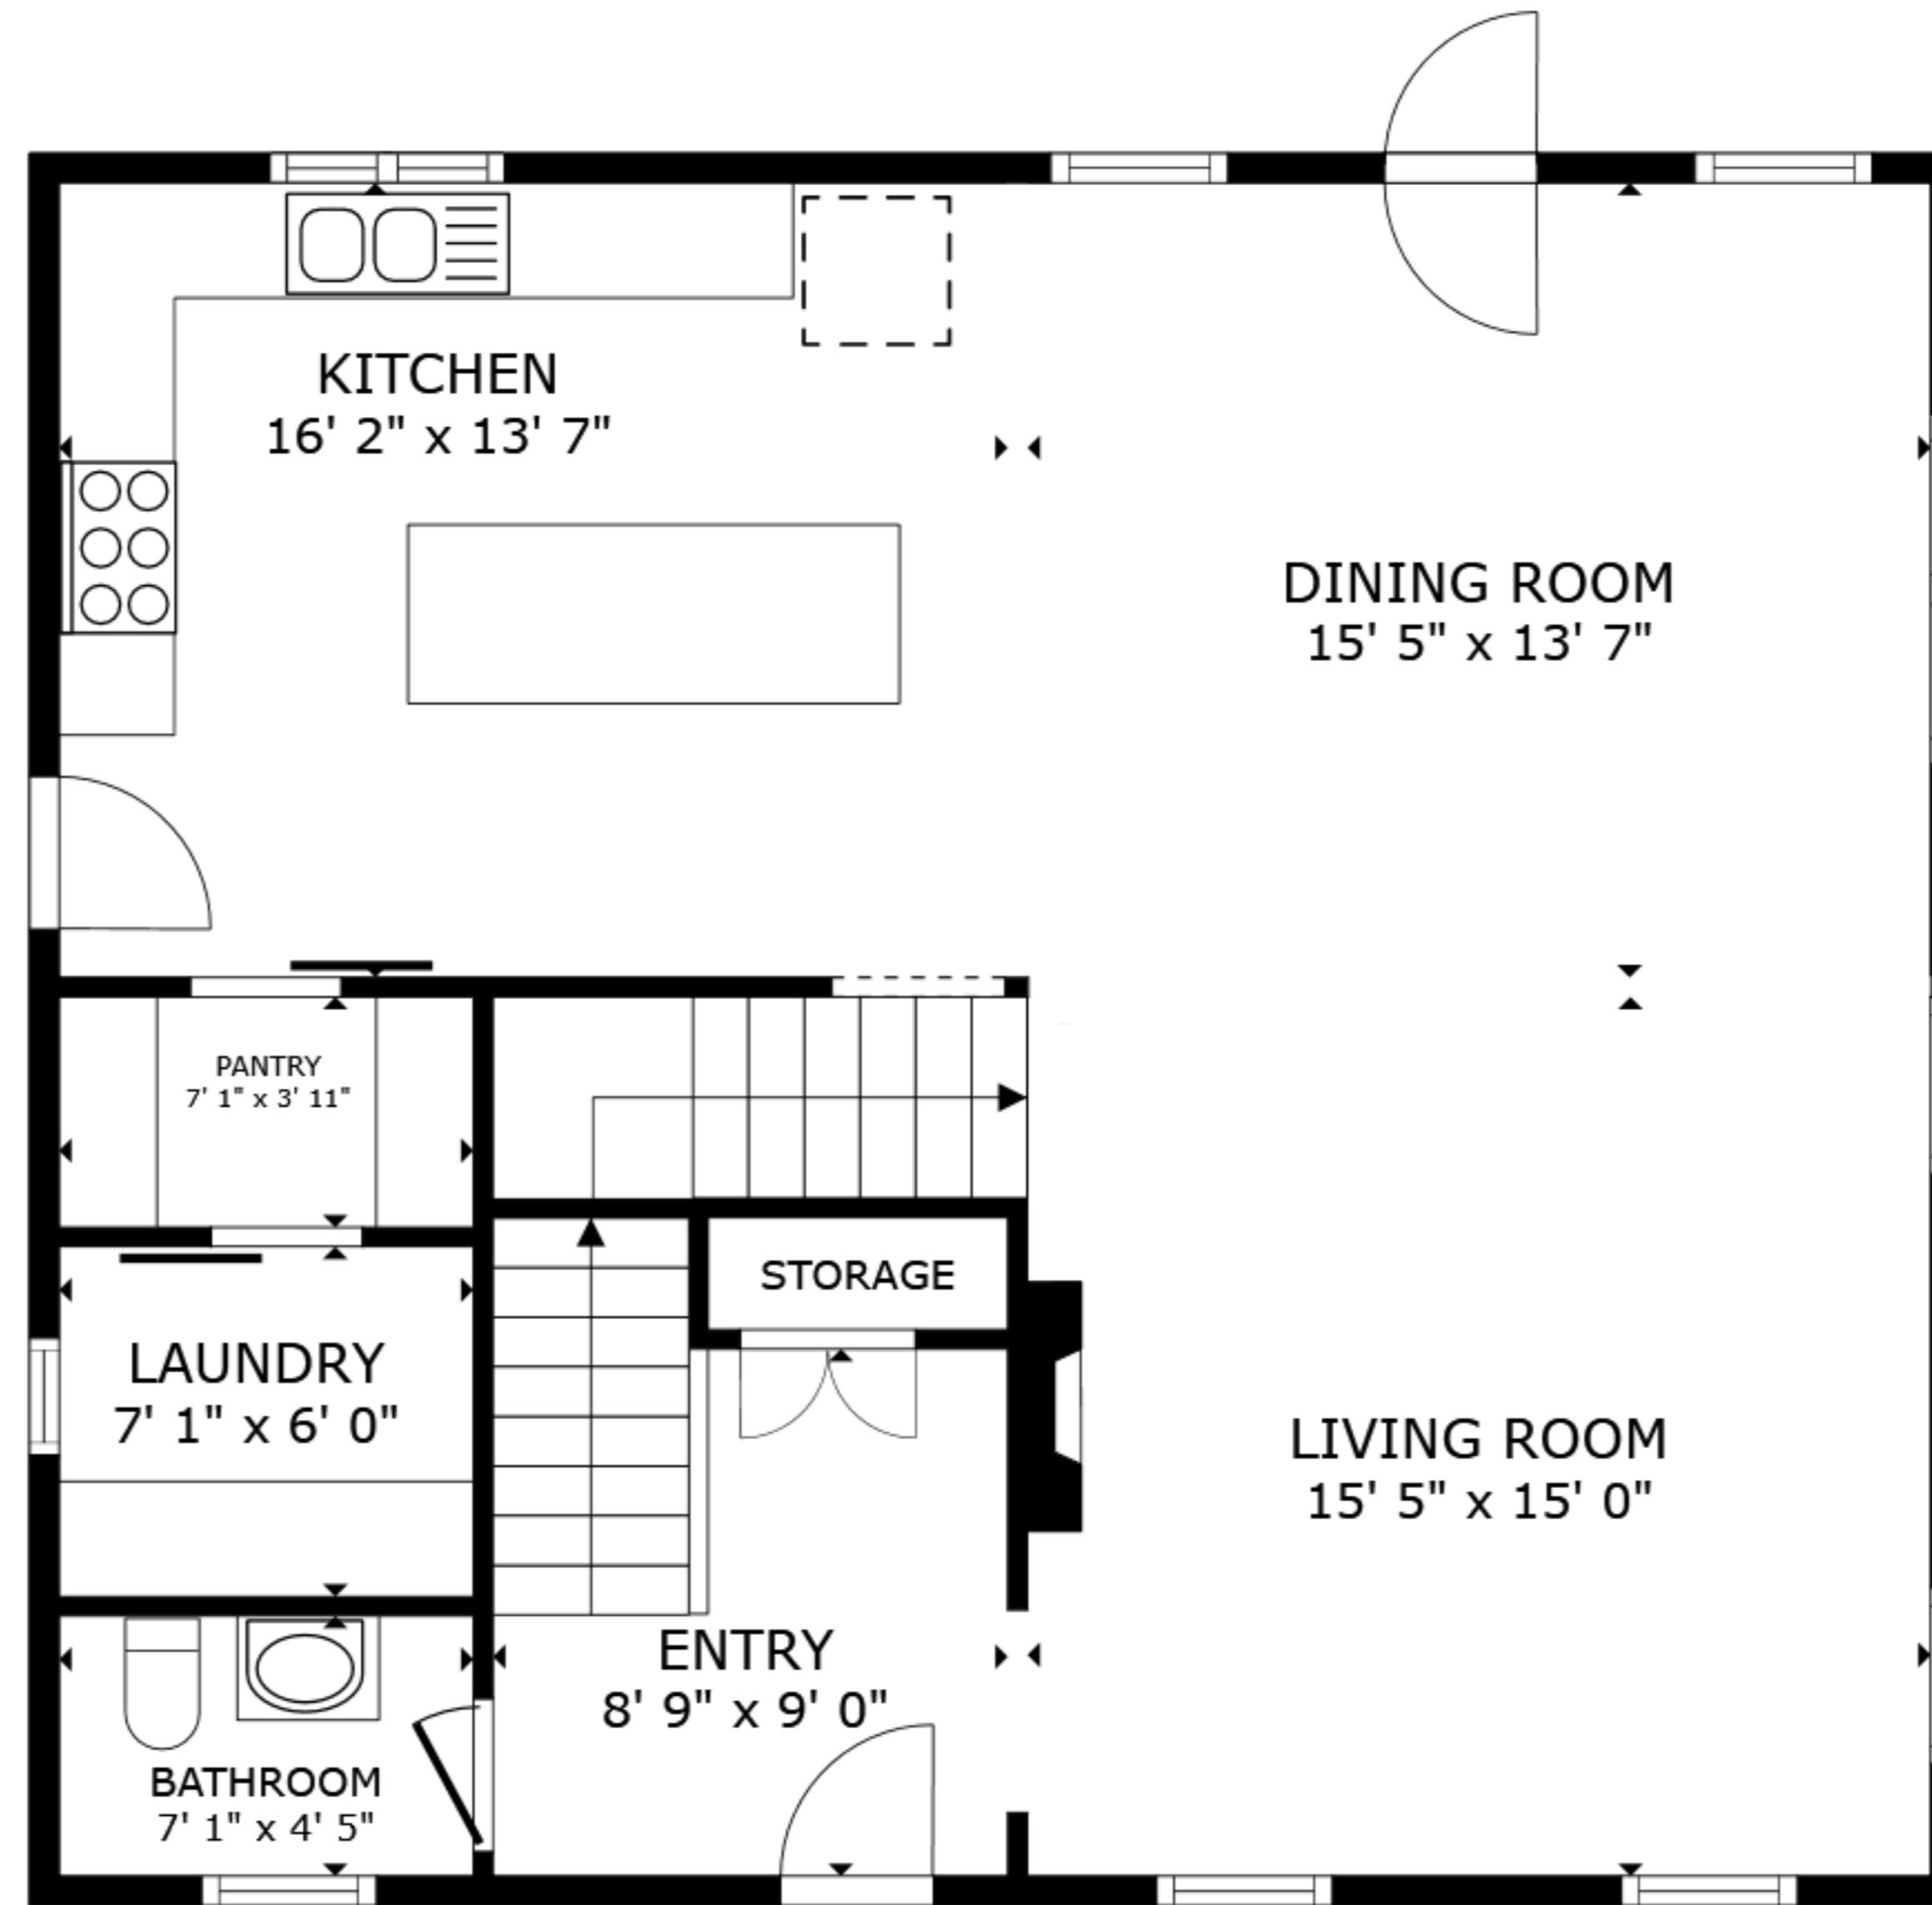

FLOOR 1

FLOOR 2

FLOOR 3

# 1 NAUTILUS LANE

GROSS INTERNAL AREA  
 FLOOR 1 800 sq.ft. FLOOR 2 923 sq.ft. FLOOR 3 923 sq.ft.  
 TOTAL : 2,647 sq.ft.

SIZES AND DIMENSIONS ARE APPROXIMATE, ACTUAL MAY VARY.

FLOOR 1

FLOOR 2

# 1A NAUTILUS LANE

GROSS INTERNAL AREA  
 FLOOR 1 691 sq.ft. FLOOR 2 578 sq.ft.  
 TOTAL : 1,269 sq.ft.

SIZES AND DIMENSIONS ARE APPROXIMATE, ACTUAL MAY VARY.