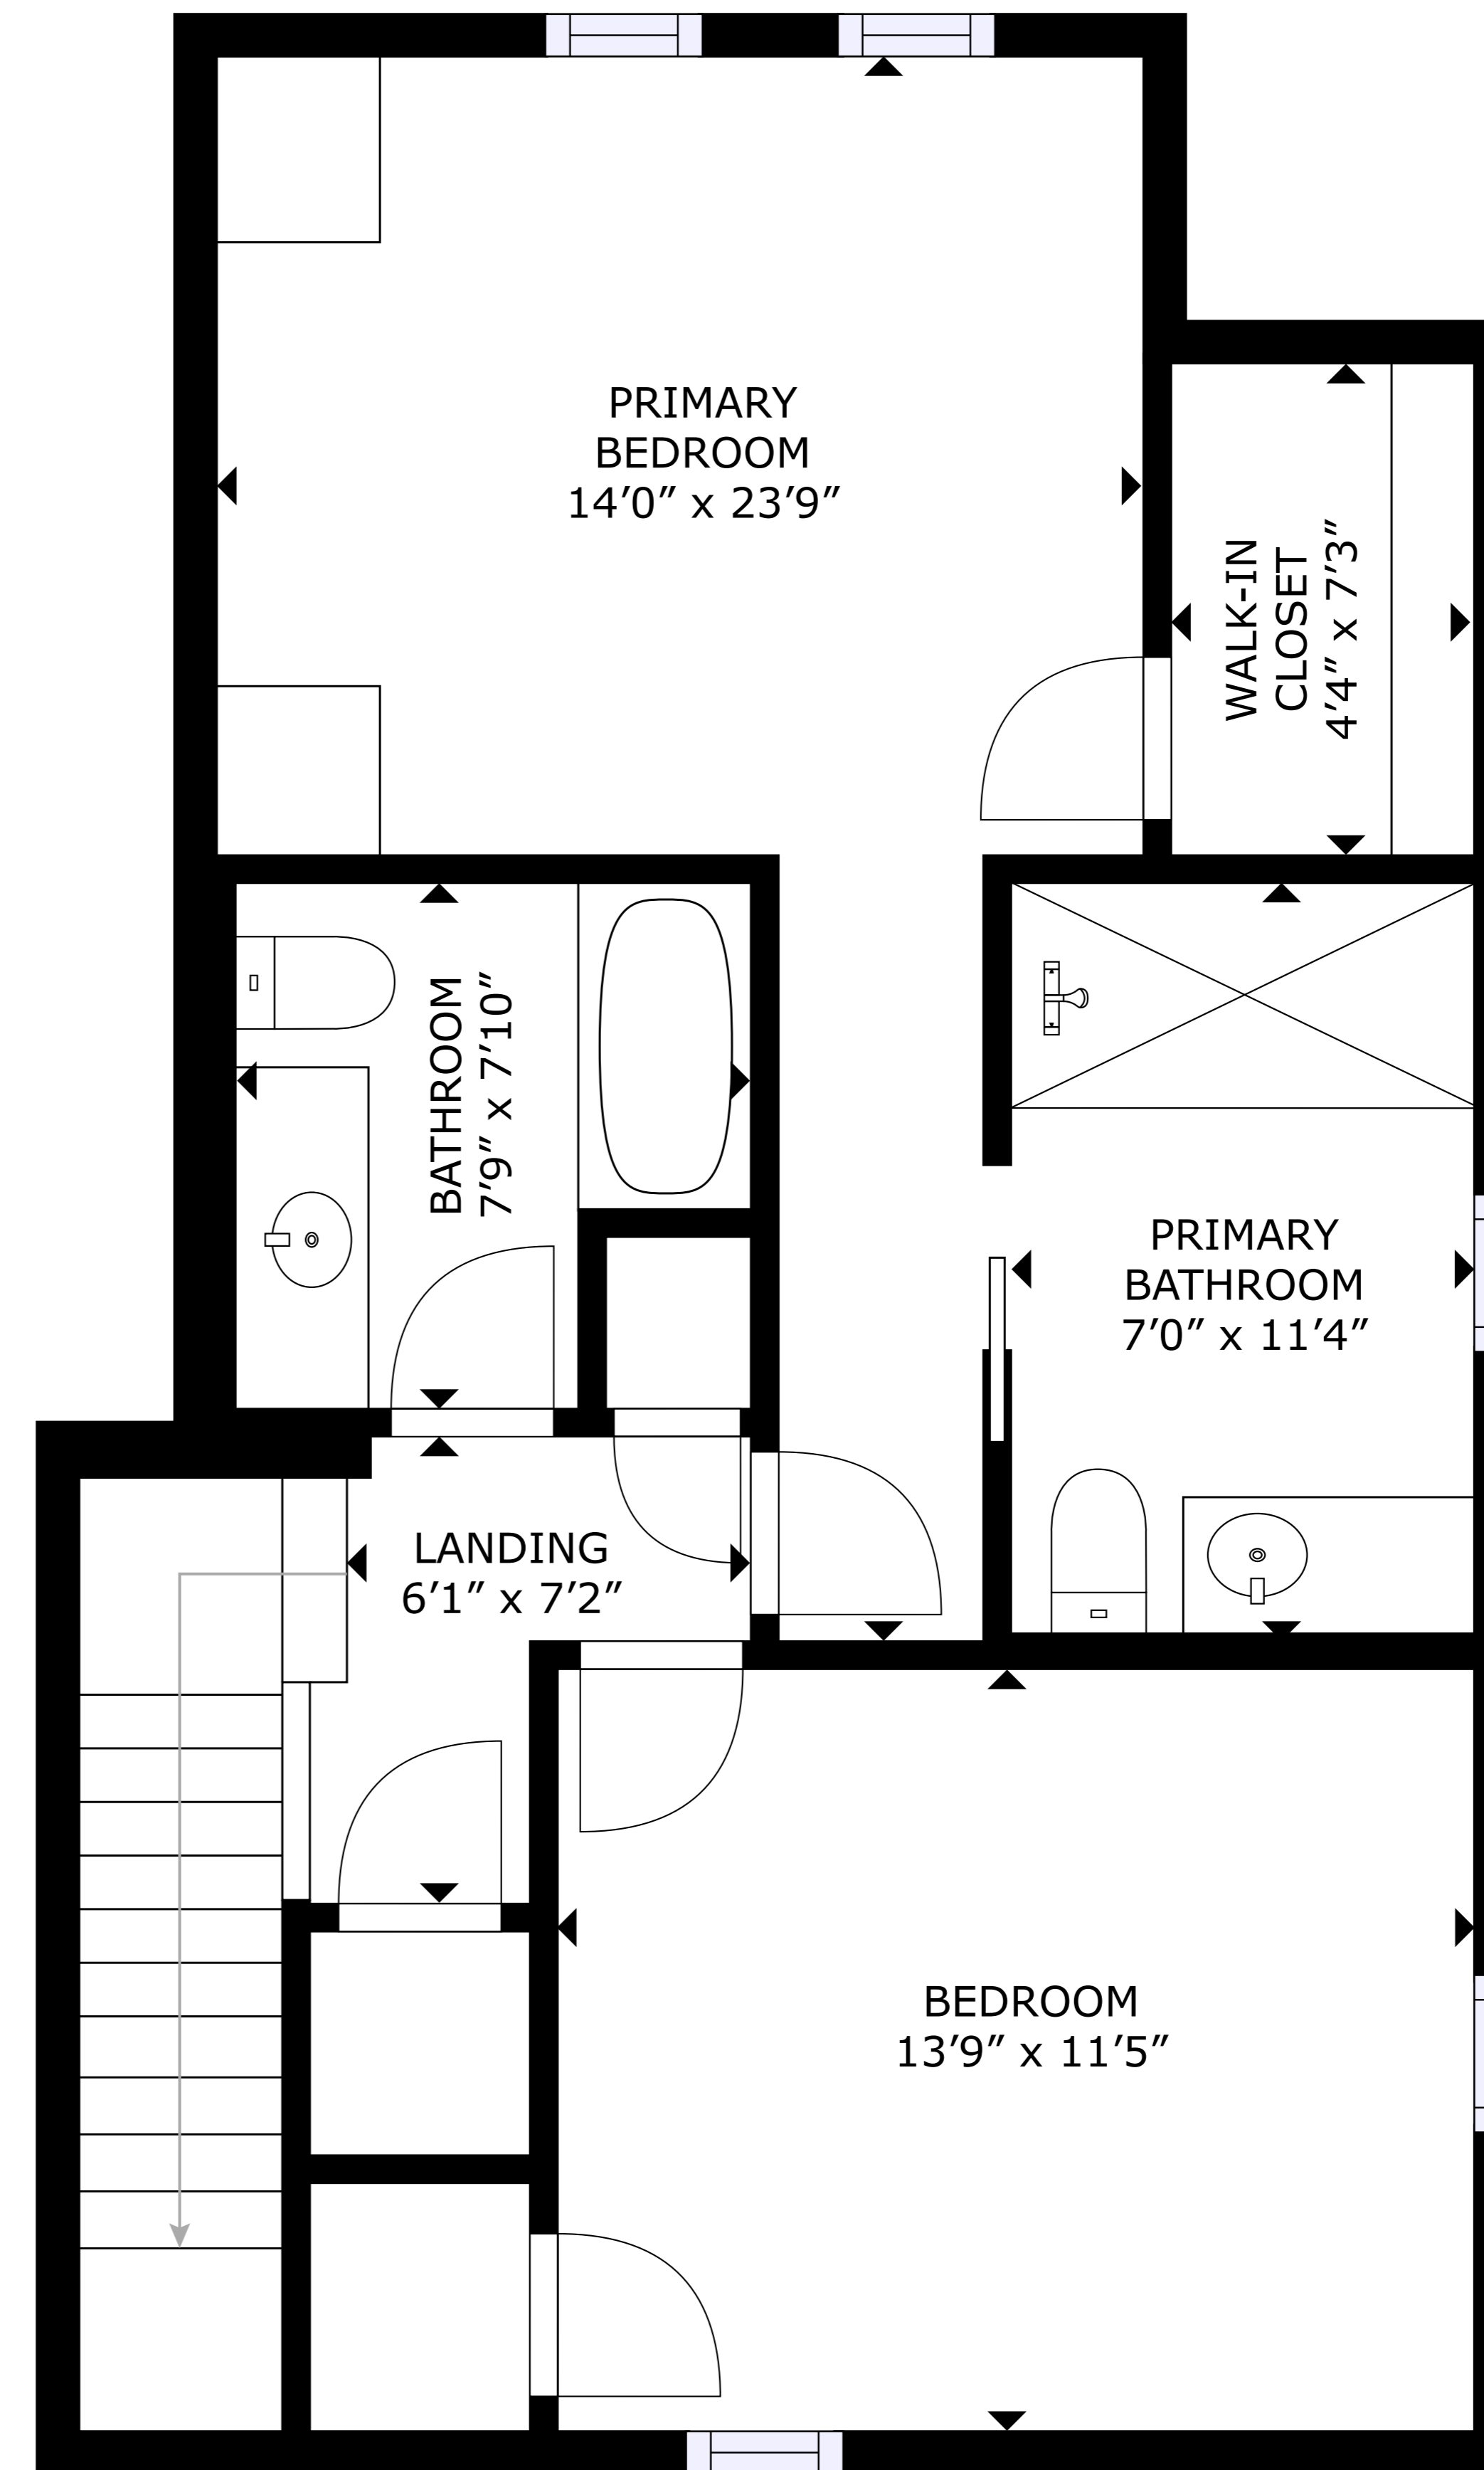

1ST FLOOR

2ND FLOOR

GROSS INTERNAL AREA
 1ST FLOOR: 1,155 sq. ft, 2ND FLOOR: 677 sq. ft
 TOTAL: 1,832 sq. ft
 SIZES AND DIMENSIONS ARE APPROXIMATE, ACTUAL MAY VARY.