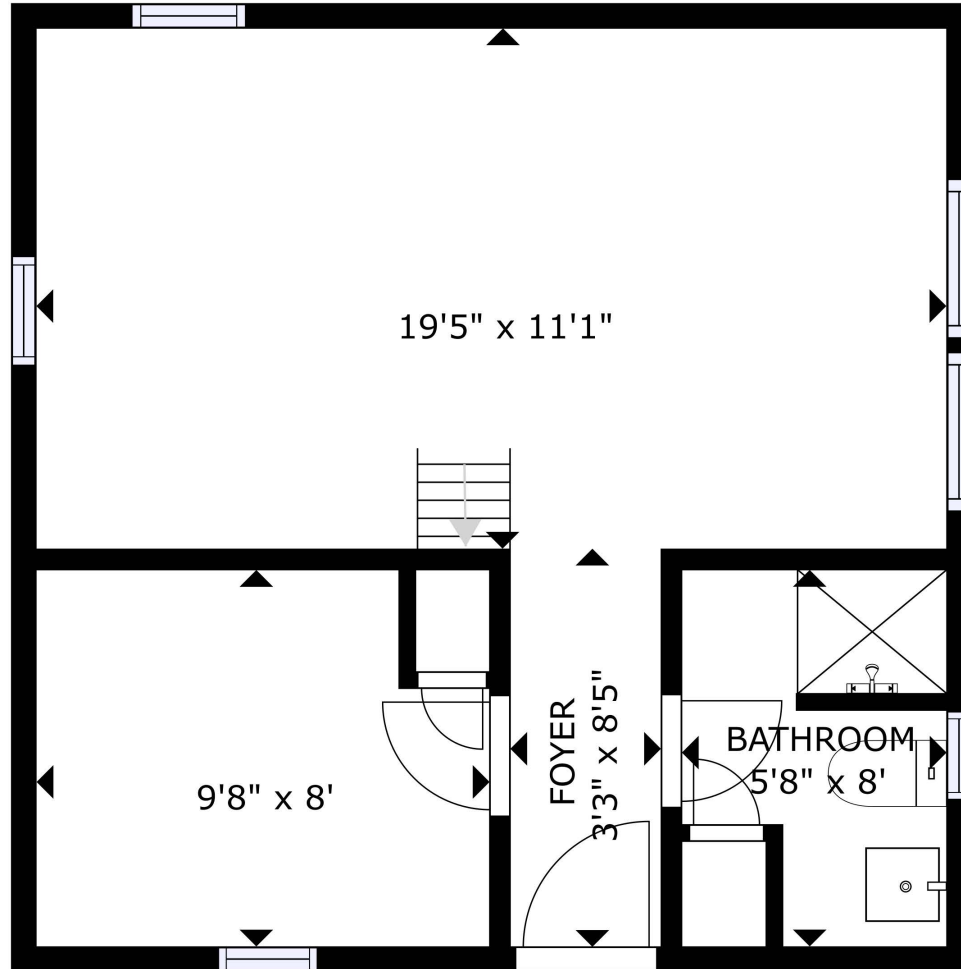

FLOOR 1

FLOOR 2

GROSS INTERNAL AREA
 FLOOR 1: 1090 sq ft, FLOOR 2: 671 sq ft
 TOTAL: 1761 sq ft

SIZES AND DIMENSIONS ARE APPROXIMATE, ACTUAL MAY VARY.

3 Millbrook Road Main House

GROSS INTERNAL AREA
FLOOR 1: 378 sq ft
TOTAL: 378 sq ft
SIZES AND DIMENSIONS ARE APPROXIMATE, ACTUAL MAY VARY.

3 Millbrook Road Studio