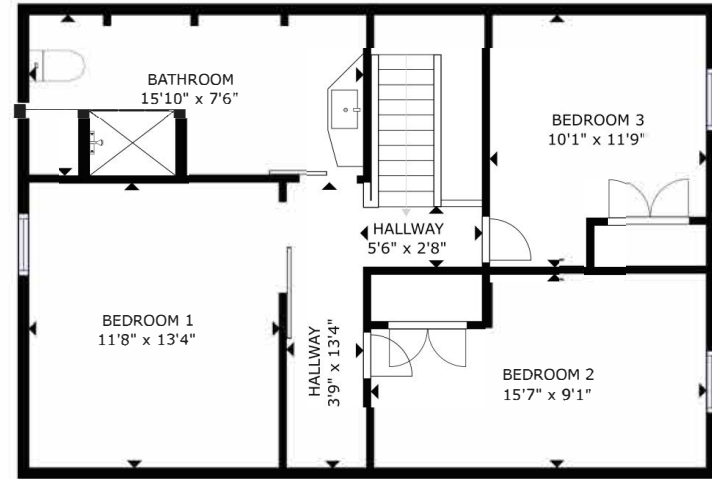

FLOOR 1

FLOOR 2

GROSS INTERNAL AREA
 FLOOR 1: 1090 sq ft, FLOOR 2: 671 sq ft
 TOTAL: 1761 sq ft

SIZES AND DIMENSIONS ARE APPROXIMATE, ACTUAL MAY VARY.

3 Millbrook Road Main House

GROSS INTERNAL AREA
FLOOR 1: 378 sq ft
TOTAL: 378 sq ft
SIZES AND DIMENSIONS ARE APPROXIMATE, ACTUAL MAY VARY.

3 Millbrook Road Studio