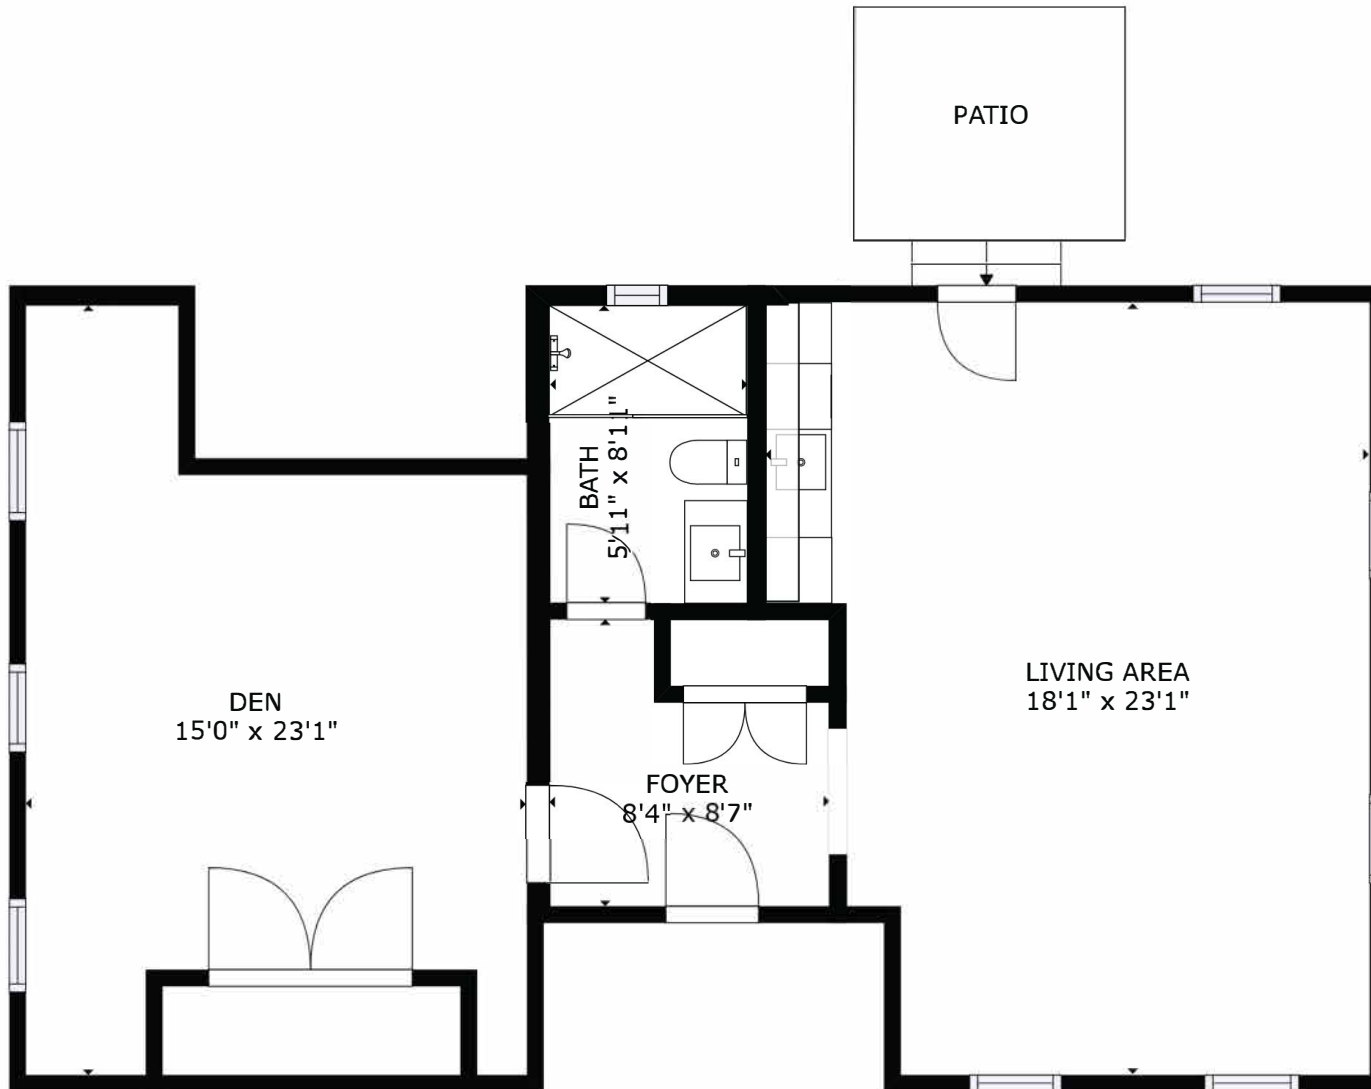

GROSS INTERNAL AREA
 FLOOR 1: 1055 sq. ft, EXCLUDED AREAS:
 DECK: 114 sq. ft
 TOTAL: 1055 sq. ft

SIZES AND DIMENSIONS ARE APPROXIMATE, ACTUAL MAY VARY.

FLOOR 1

GROSS INTERNAL AREA
FLOOR 1: 817 sq. ft, EXCLUDED AREAS:
PATIO: 57 sq. ft
TOTAL: 817 sq. ft

SIZES AND DIMENSIONS ARE APPROXIMATE, ACTUAL MAY VARY.