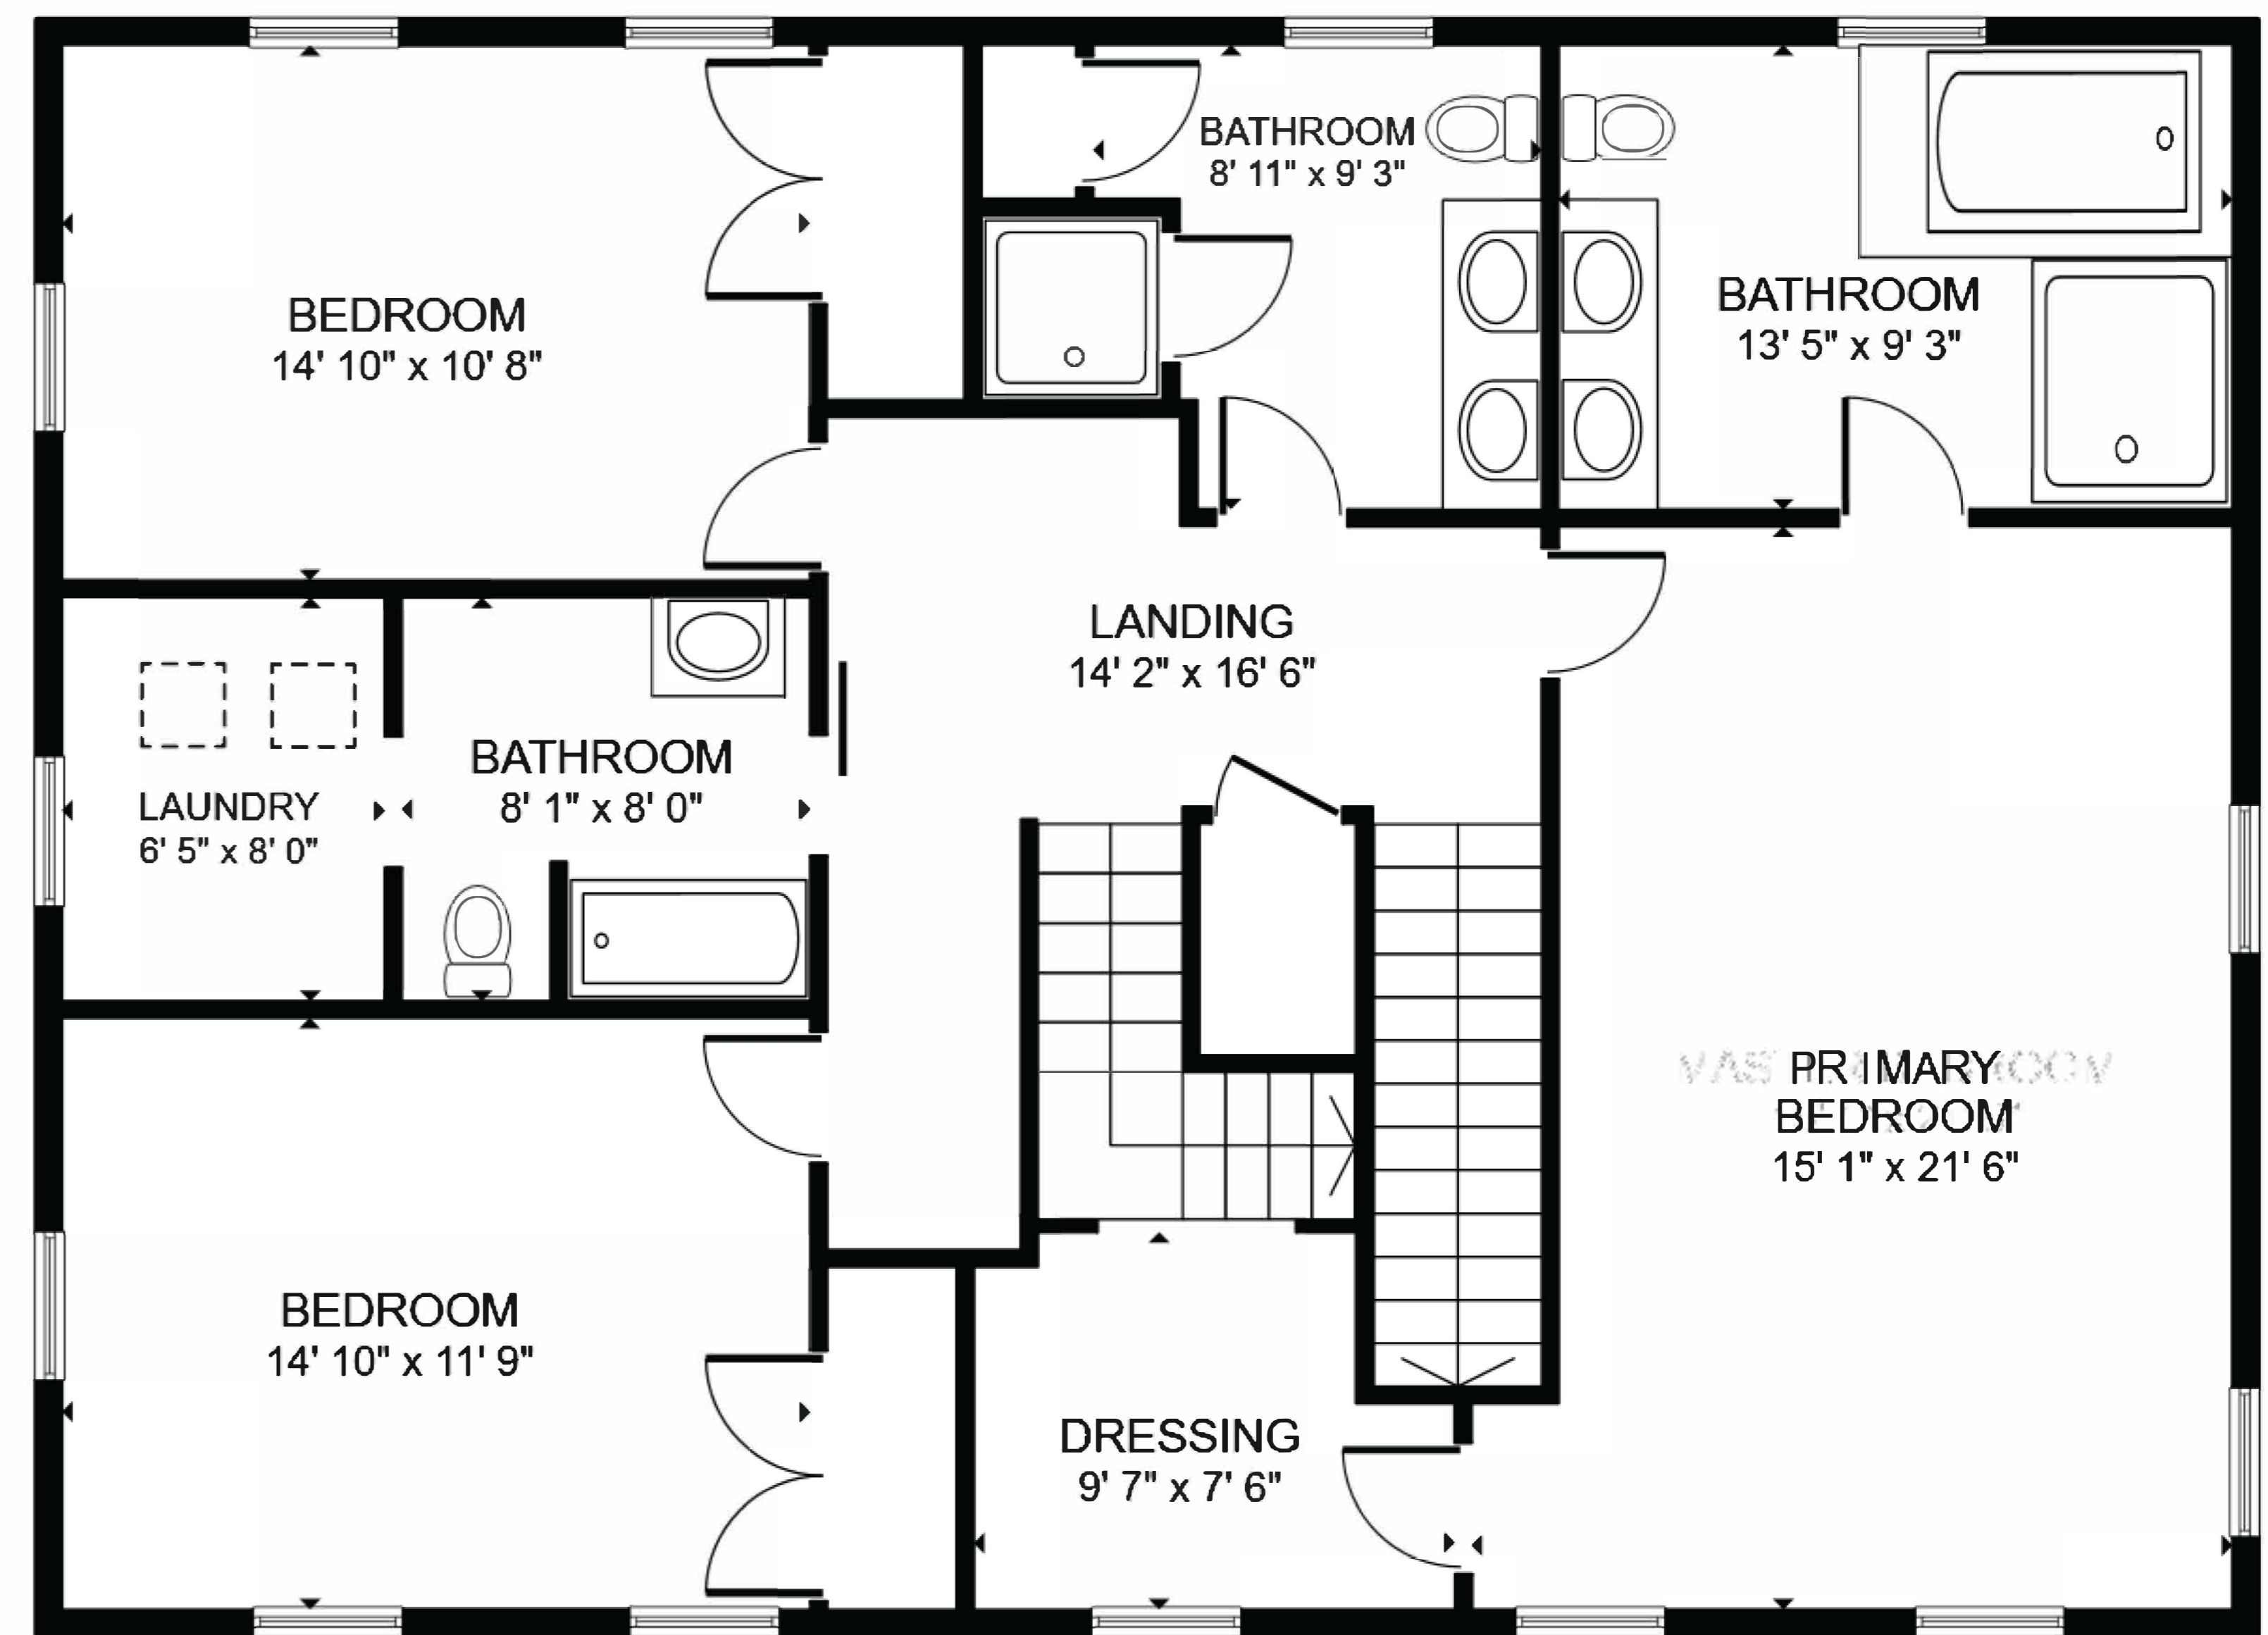

FLOOR 1

FLOOR 2

FLOOR 3

GROSS INTERNAL AREA  
 FLOOR 1 1,338 sq.ft. FLOOR 2 1,338 sq.ft. FLOOR 3 435 sq.ft.  
 EXCLUDED AREAS : REDUCED HEADROOM 226 sq.ft.  
 TOTAL : 3,111 sq.ft.  
 SIZES AND DIMENSIONS ARE APPROXIMATE, ACTUAL MAY VARY.