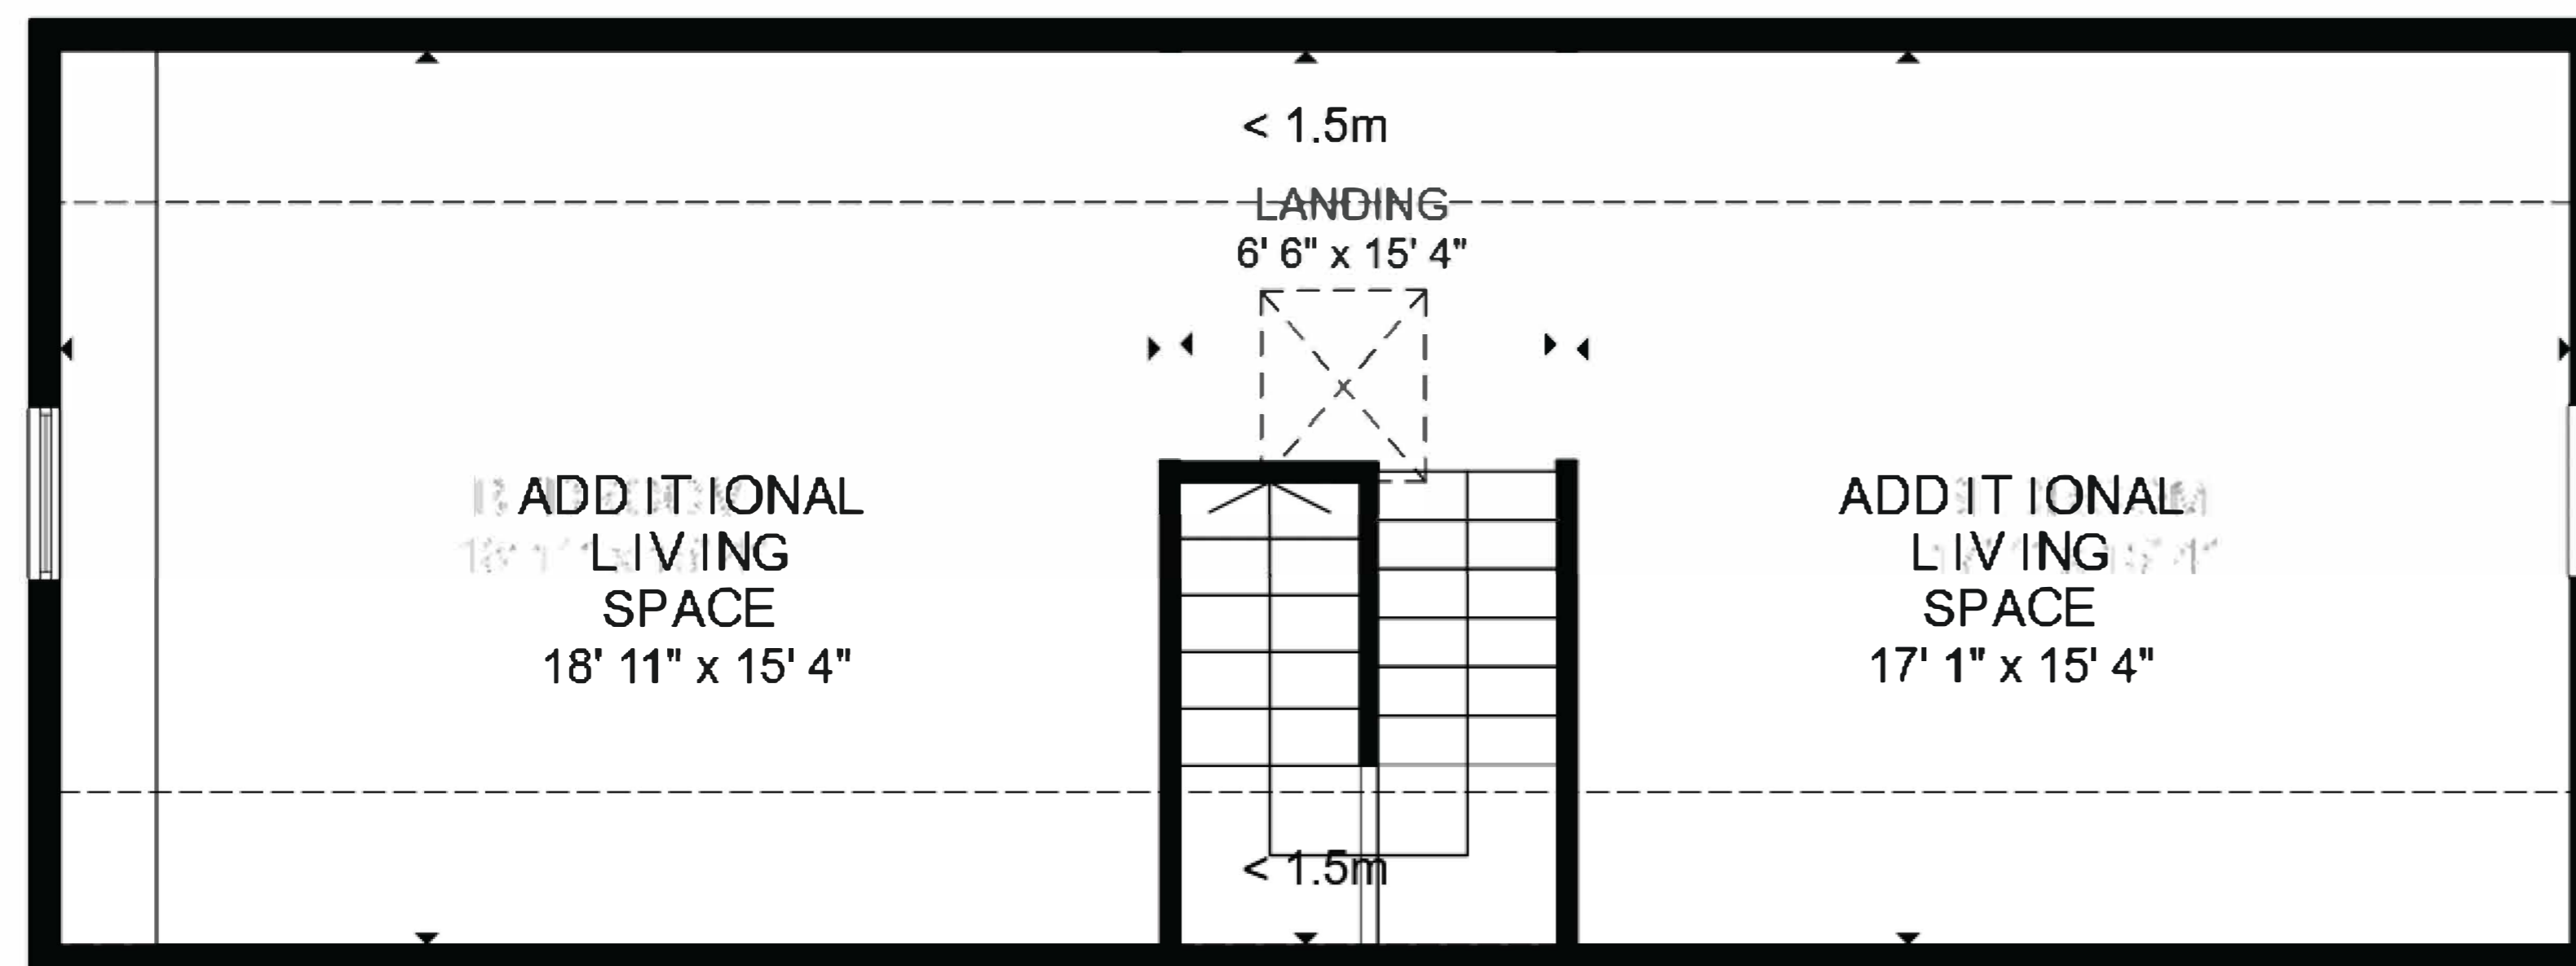

FLOOR 1

FLOOR 2

FLOOR 3

GROSS INTERNAL AREA  
 FLOOR 1 1,338 sq.ft. FLOOR 2 1,338 sq.ft. FLOOR 3 435 sq.ft.  
 EXCLUDED AREAS : REDUCED HEADROOM 226 sq.ft.  
 TOTAL : 3,111 sq.ft.  
 SIZES AND DIMENSIONS ARE APPROXIMATE, ACTUAL MAY VARY.