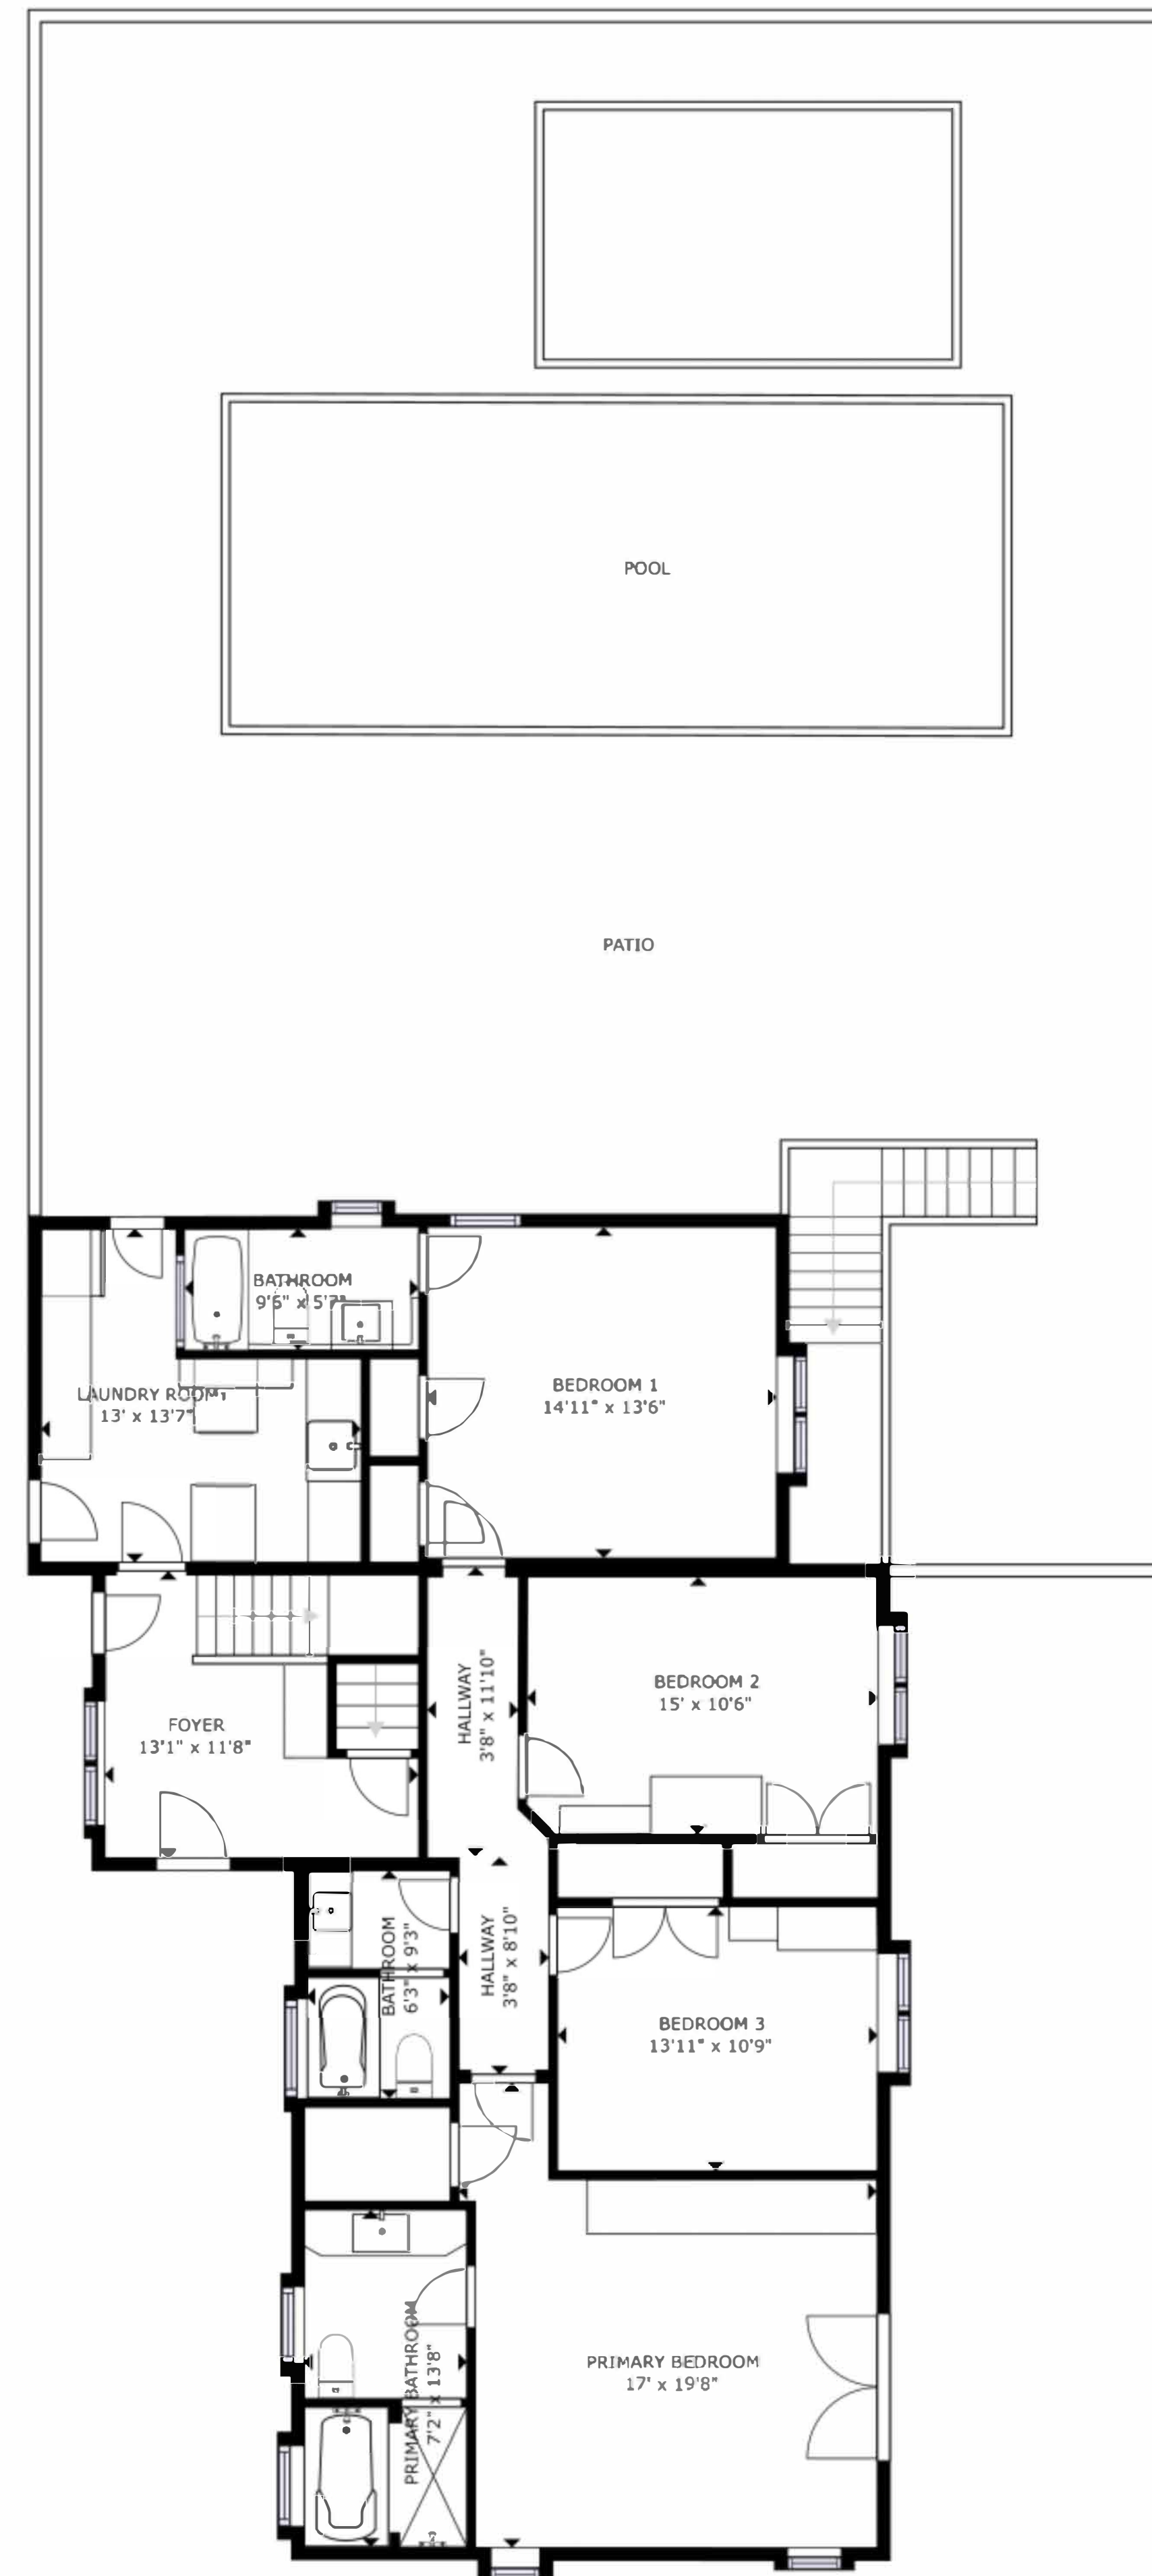

FLOOR 1

FLOOR 2

FLOOR 3

FLOOR 4

GROSS INTERNAL AREA  
 FLOOR 1: 1239 sq ft, FLOOR 2: 1455 sq ft  
 FLOOR 3: 1187 sq ft, FLOOR 4: 53 sq ft  
 REDUCED HEADROOM BELOW 1.5 m2: 156 sq ft  
 TOTAL: 3934 sq ft

SIZES AND DIMENSIONS ARE APPROXIMATE, ACTUAL MAY VARY.