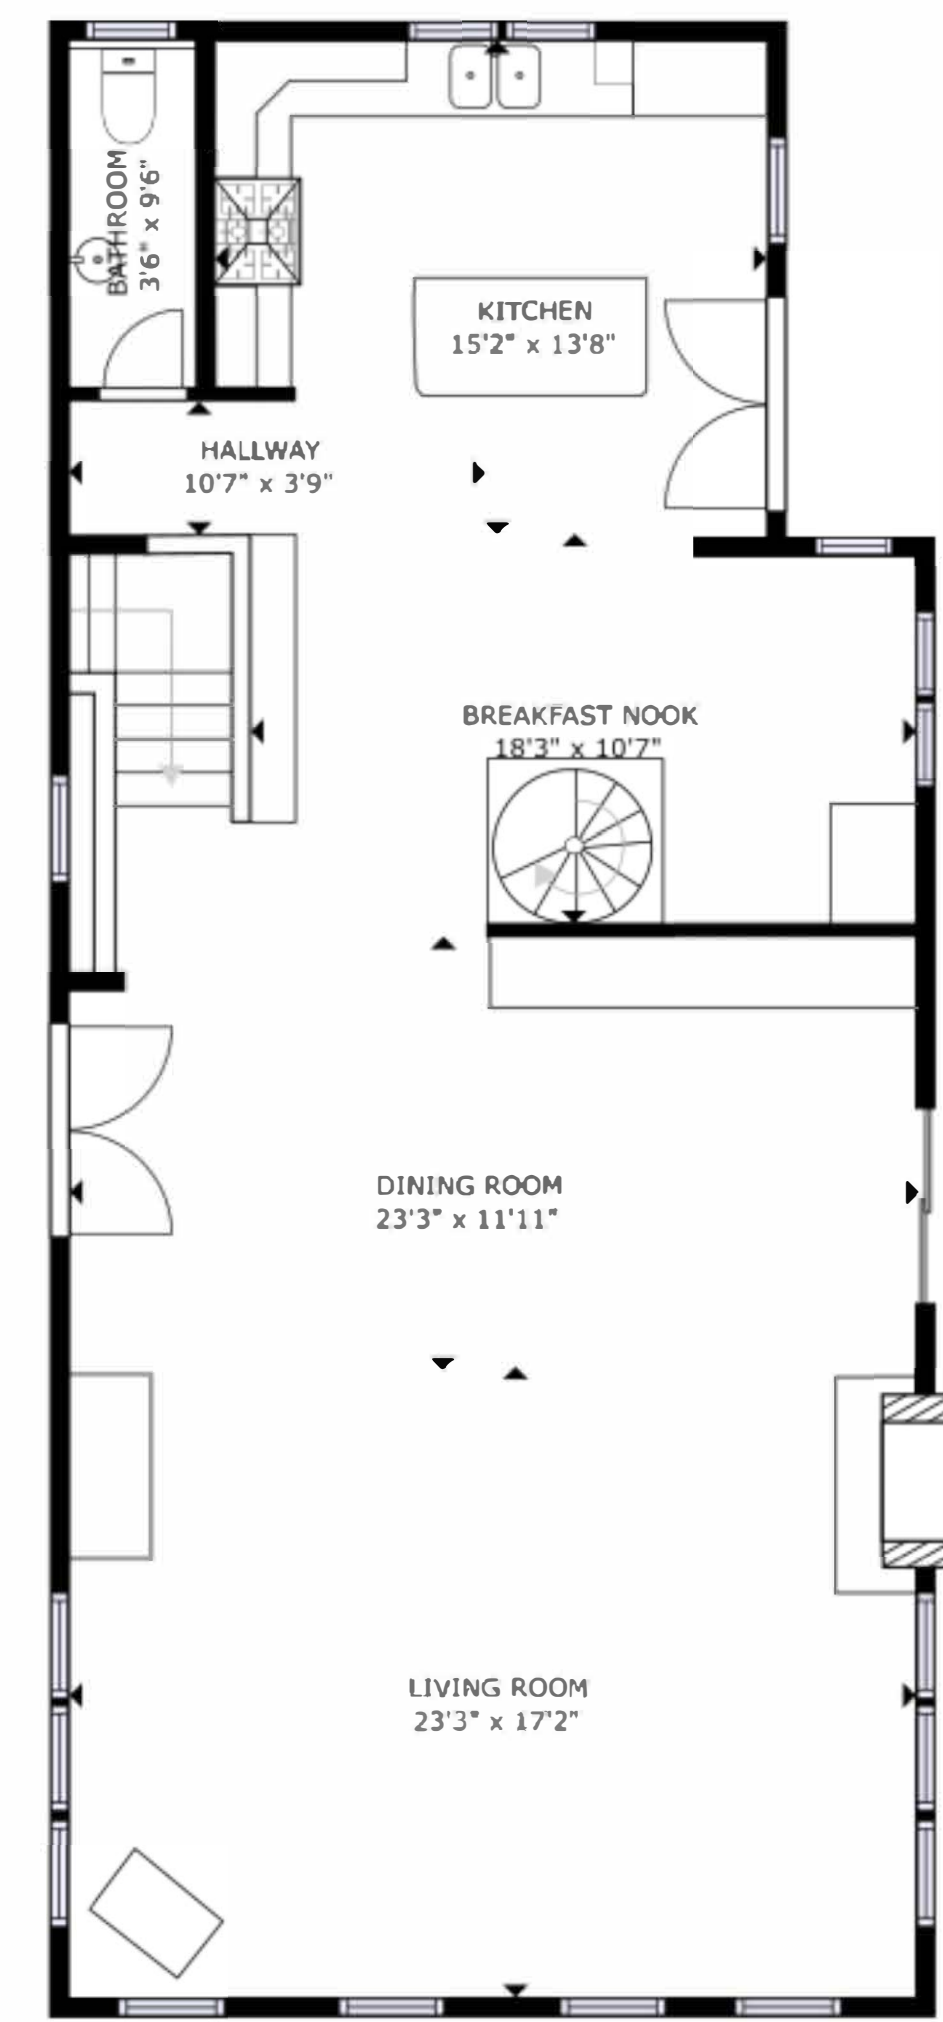

FLOOR 1

FLOOR 2

FLOOR 3

FLOOR 4

GROSS INTERNAL AREA  
 FLOOR 1: 1239 sq ft, FLOOR 2: 1455 sq ft  
 FLOOR 3: 1187 sq ft, FLOOR 4: 53 sq ft  
 REDUCED HEADROOM BELOW 1.5 m2: 156 sq ft  
 TOTAL: 3934 sq ft

SIZES AND DIMENSIONS ARE APPROXIMATE, ACTUAL MAY VARY.