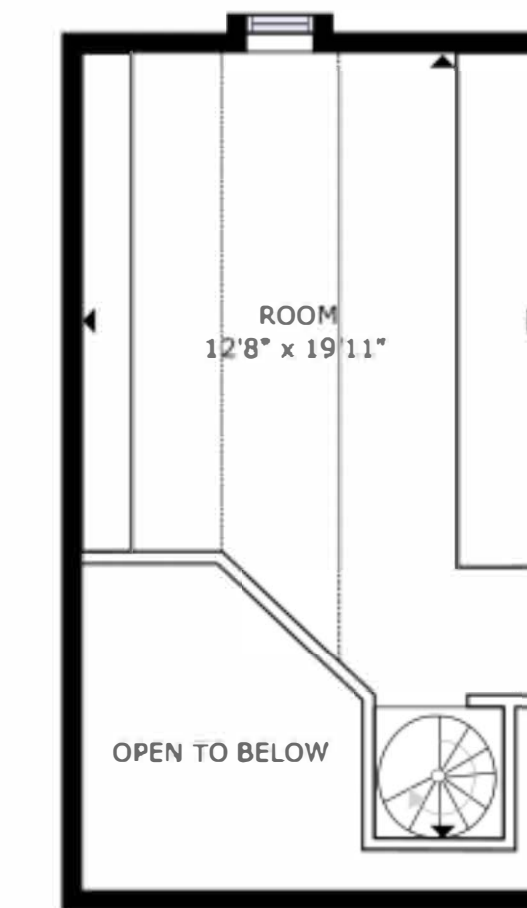

FLOOR 1

FLOOR 2

FLOOR 3

FLOOR 4

GROSS INTERNAL AREA  
 FLOOR 1: 1239 sq ft, FLOOR 2: 1455 sq ft  
 FLOOR 3: 1187 sq ft, FLOOR 4: 53 sq ft  
 REDUCED HEADROOM BELOW 1.5 m2: 156 sq ft  
 TOTAL: 3934 sq ft

SIZES AND DIMENSIONS ARE APPROXIMATE, ACTUAL MAY VARY.