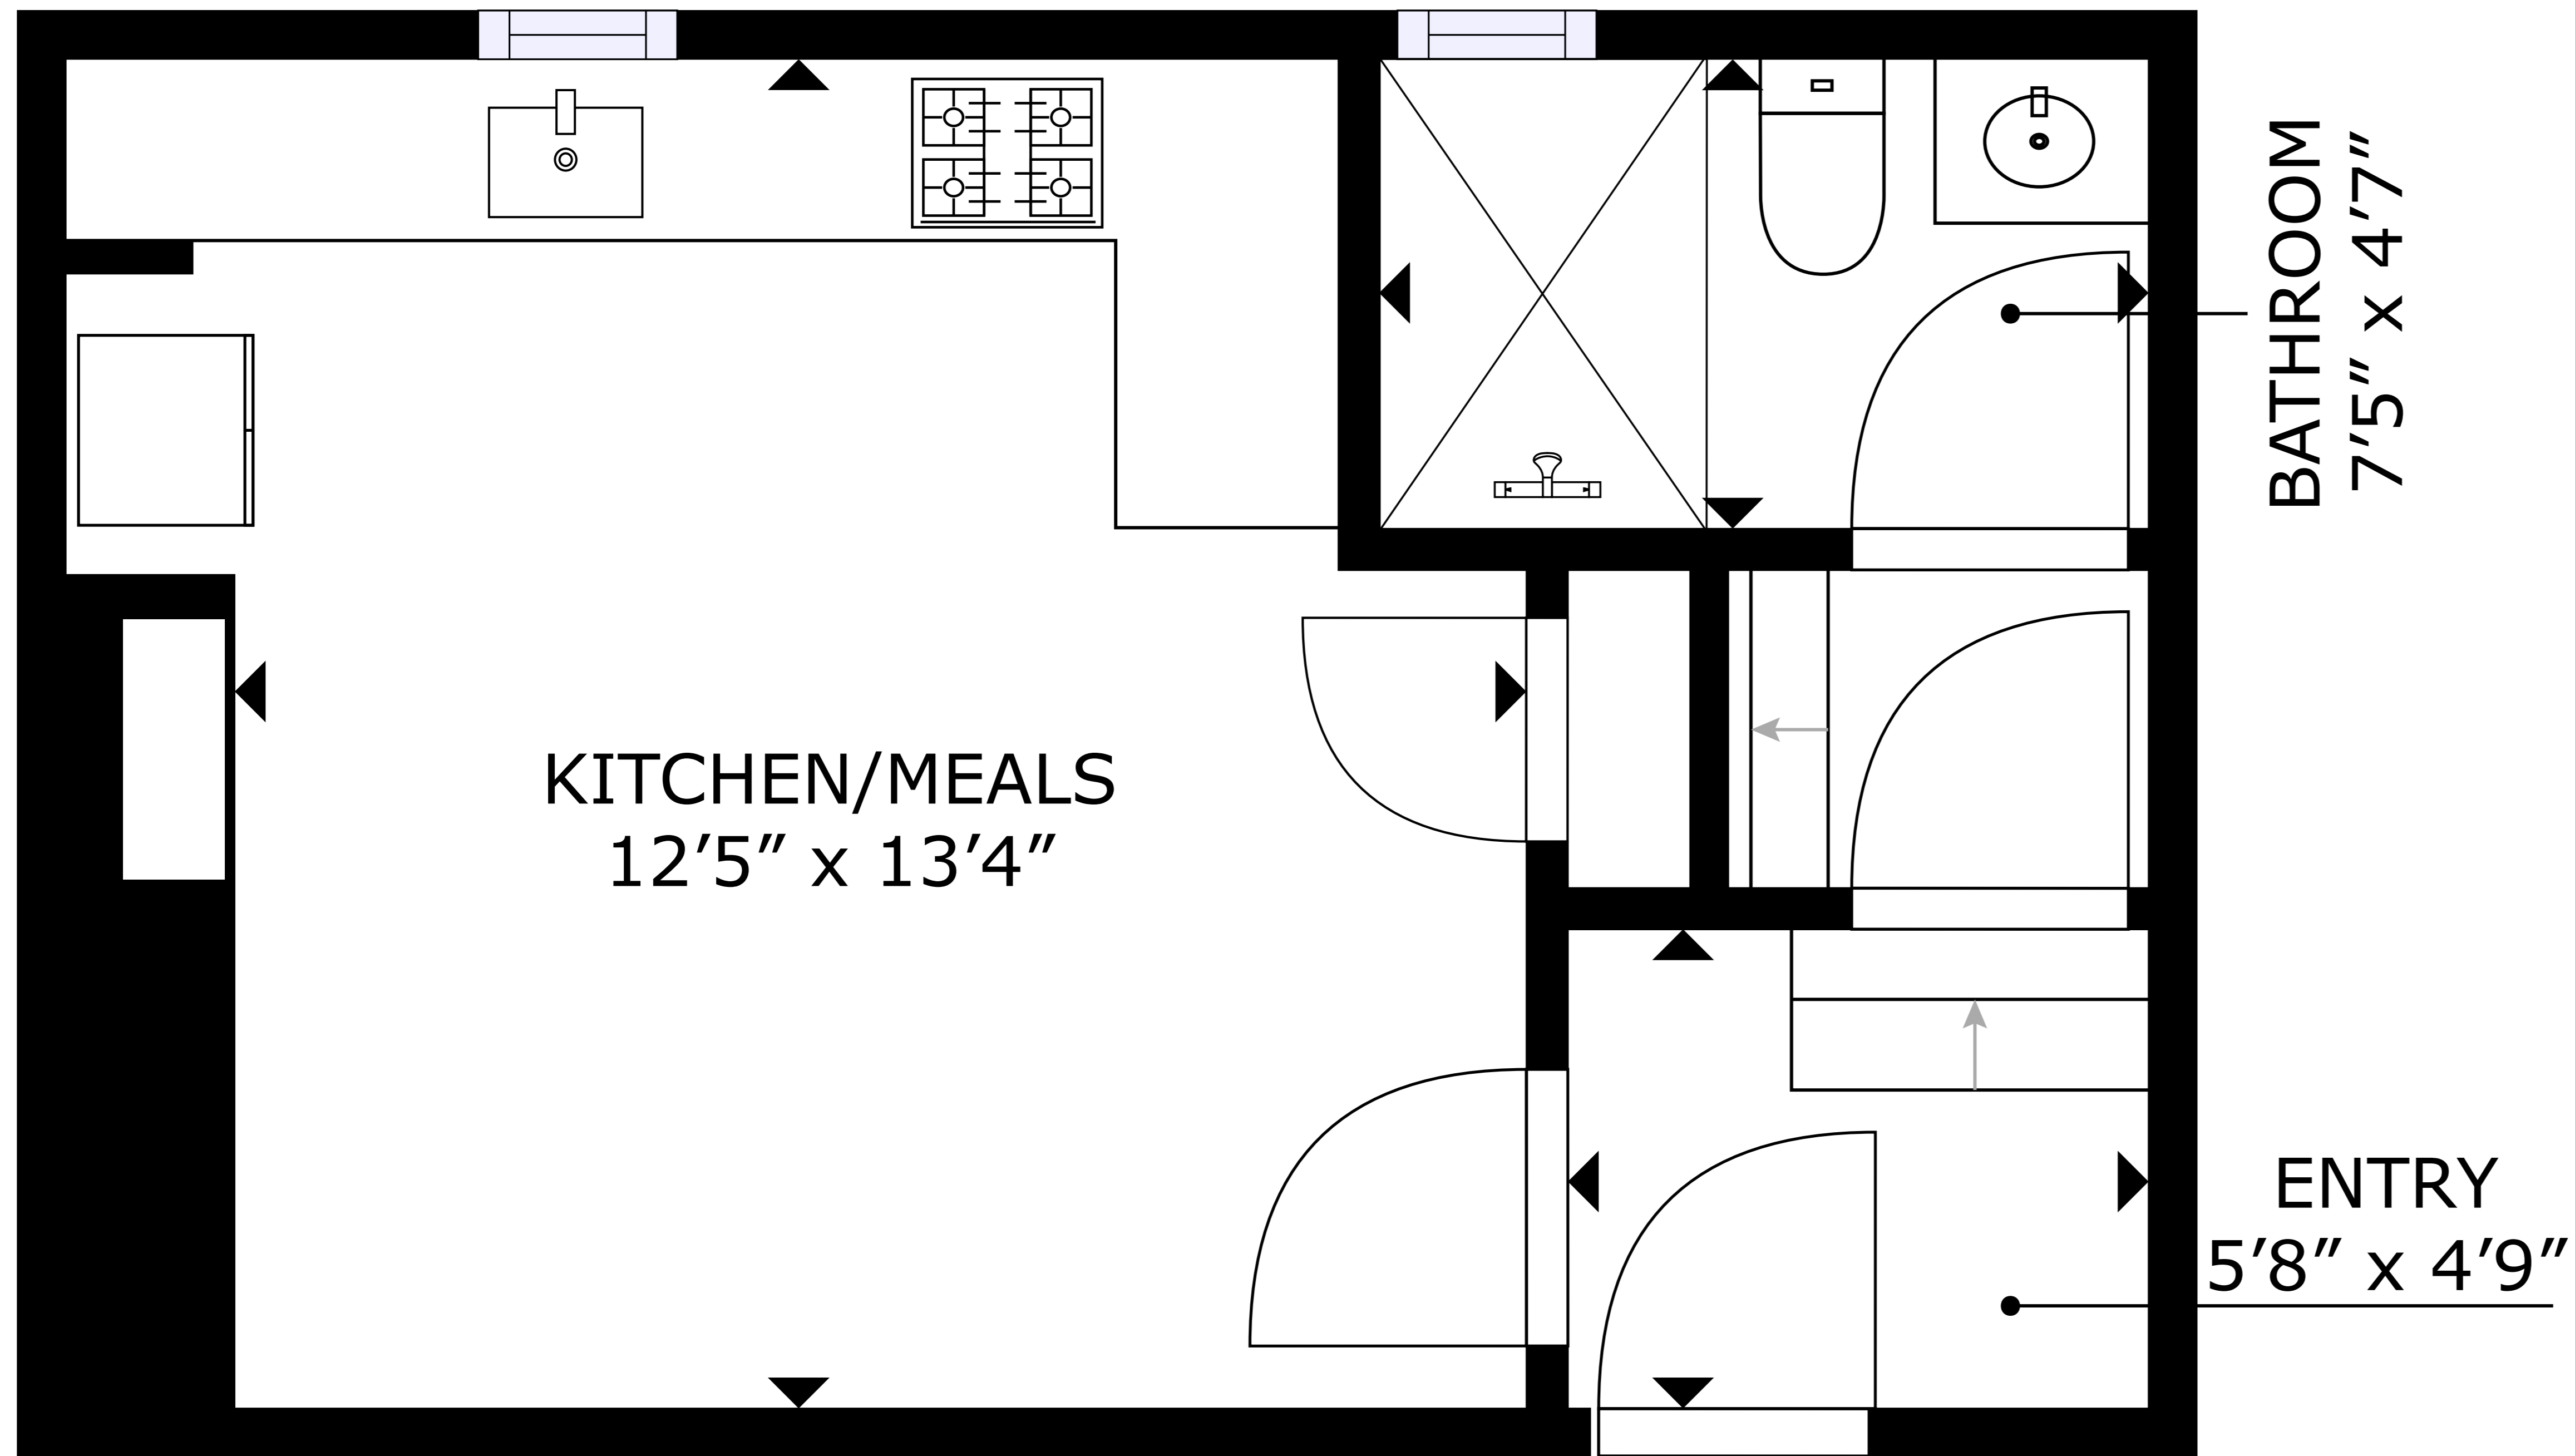

GROSS INTERNAL AREA  
 1ST FLOOR: 1,294 sq. ft, 2ND FLOOR: 1,157 sq. ft  
 TOTAL: 2,451 sq. ft  
 SIZES AND DIMENSIONS ARE APPROXIMATE, ACTUAL MAY VARY.

1ST FLOOR

2ND FLOOR