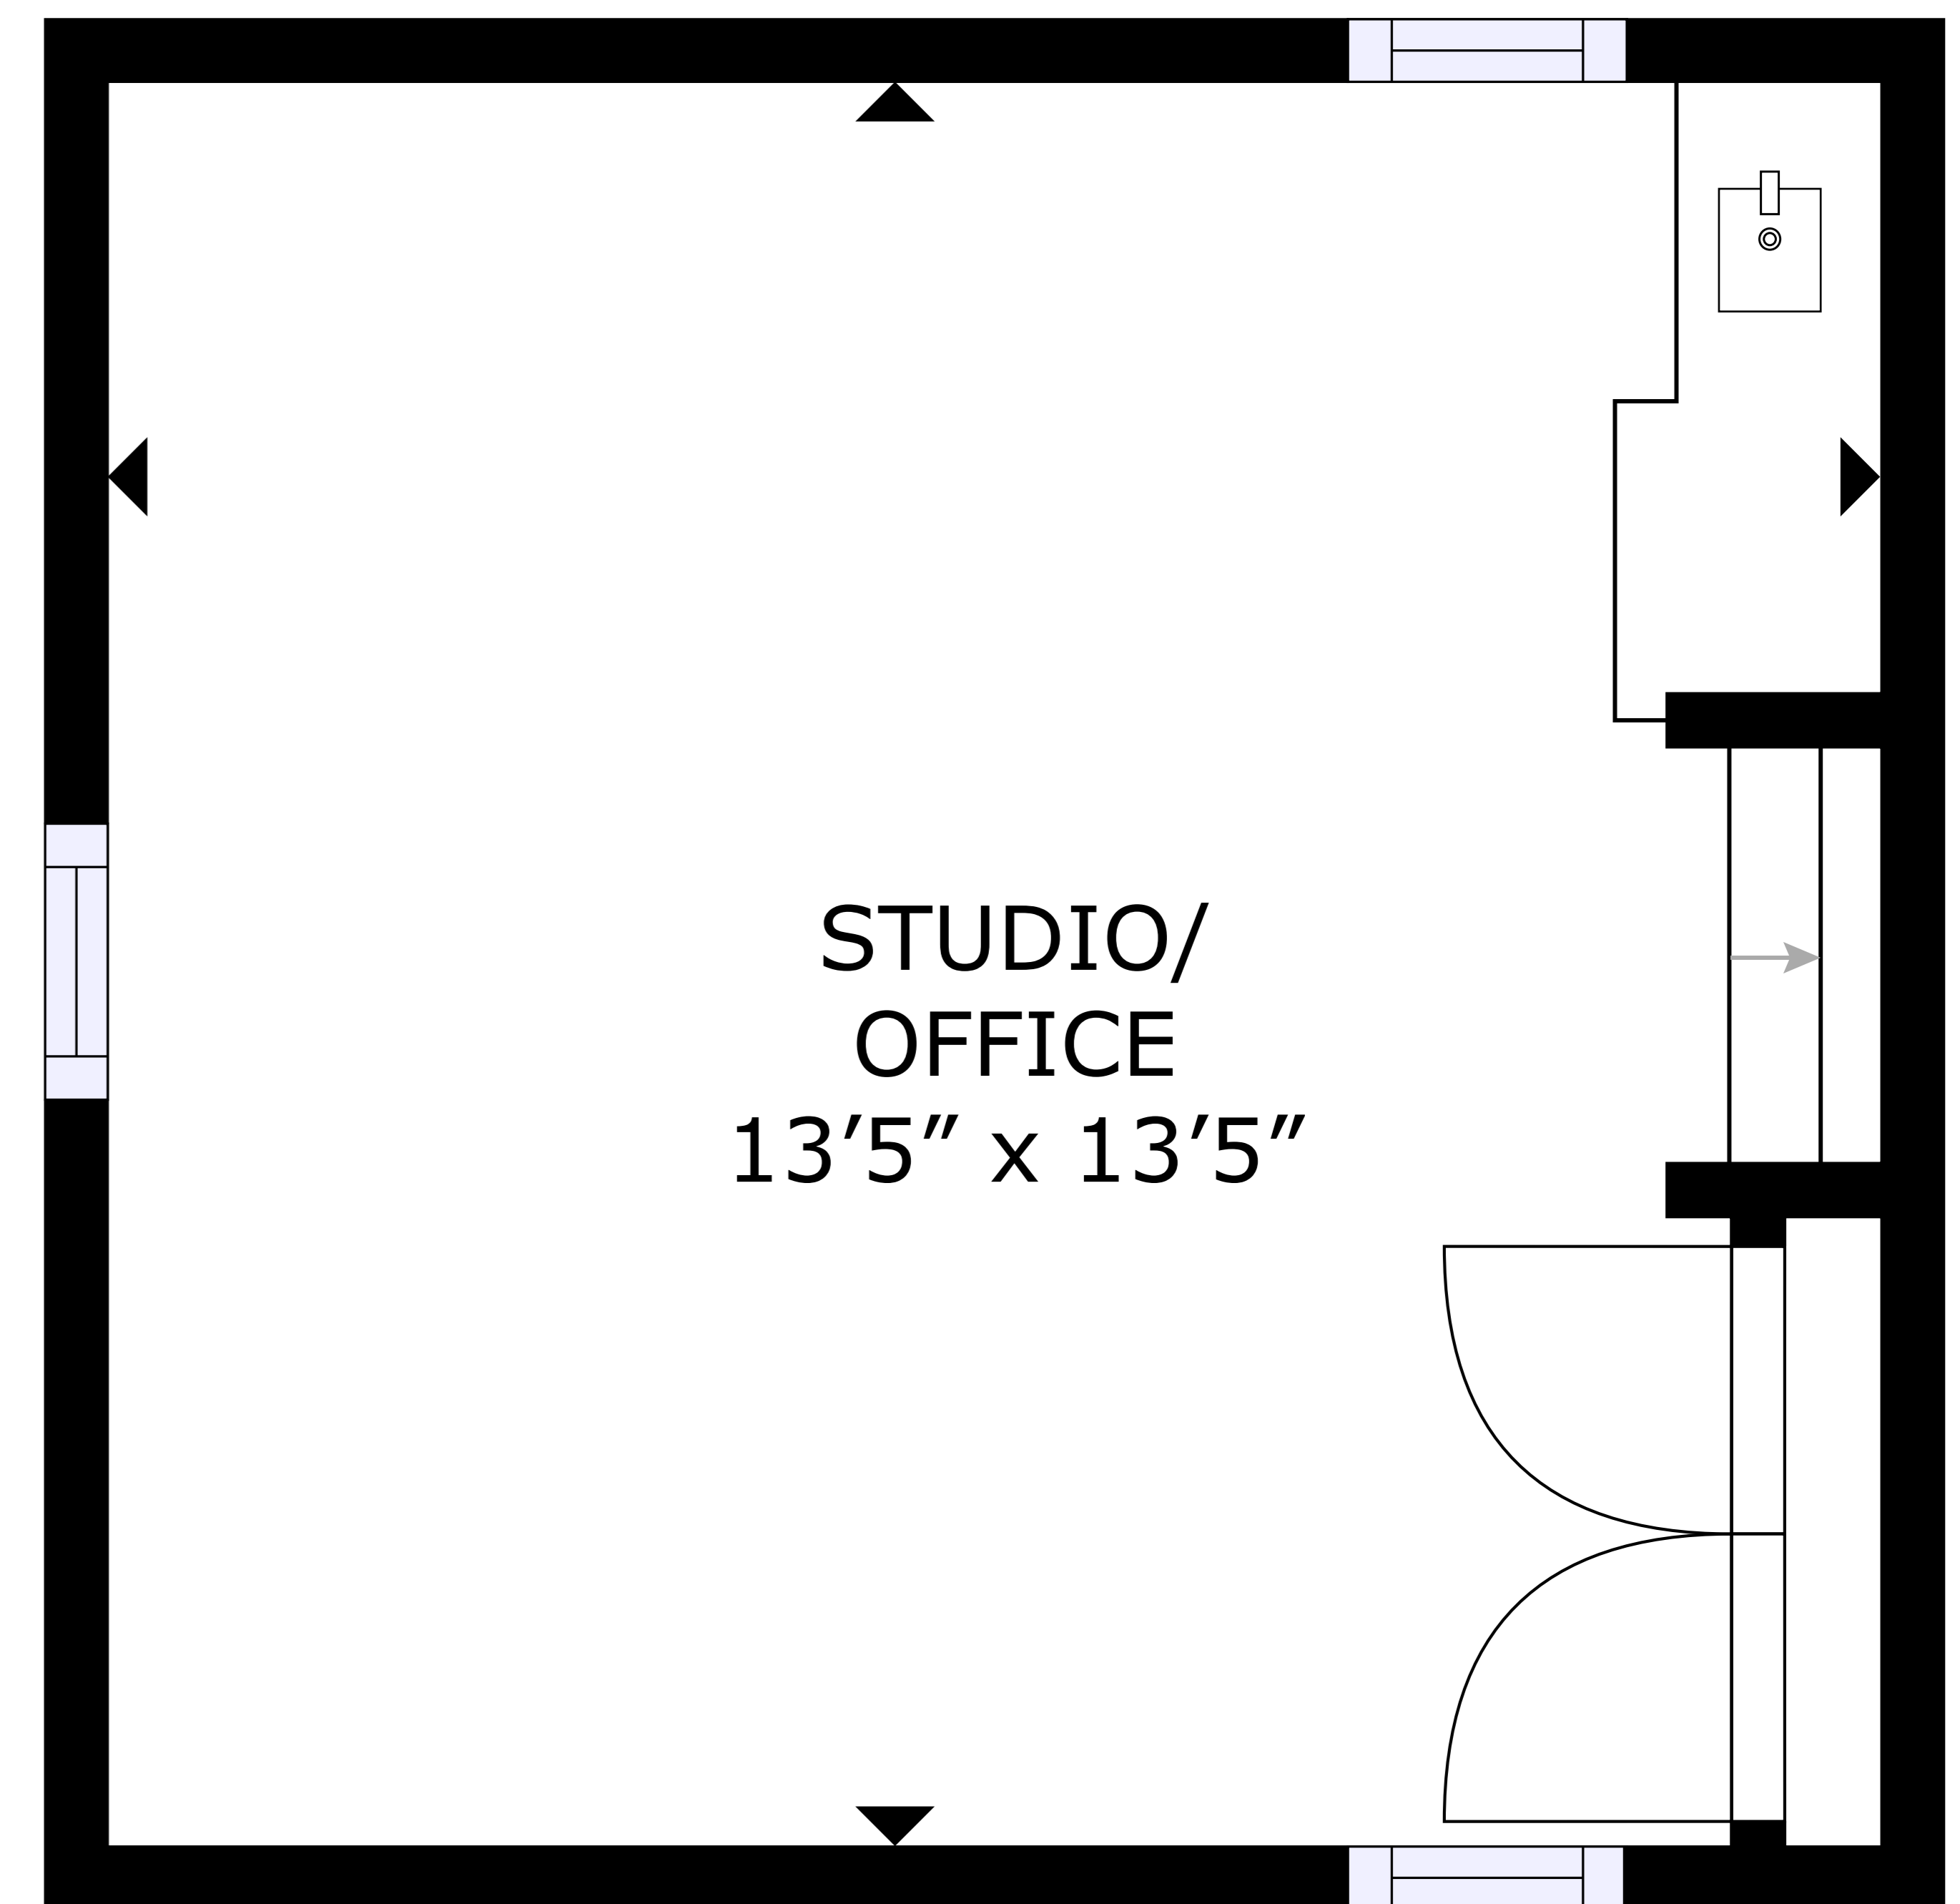

GROSS INTERNAL AREA  
 1ST FLOOR: 1,294 sq. ft, 2ND FLOOR: 1,157 sq. ft  
 TOTAL: 2,451 sq. ft  
 SIZES AND DIMENSIONS ARE APPROXIMATE, ACTUAL MAY VARY.

1ST FLOOR

2ND FLOOR