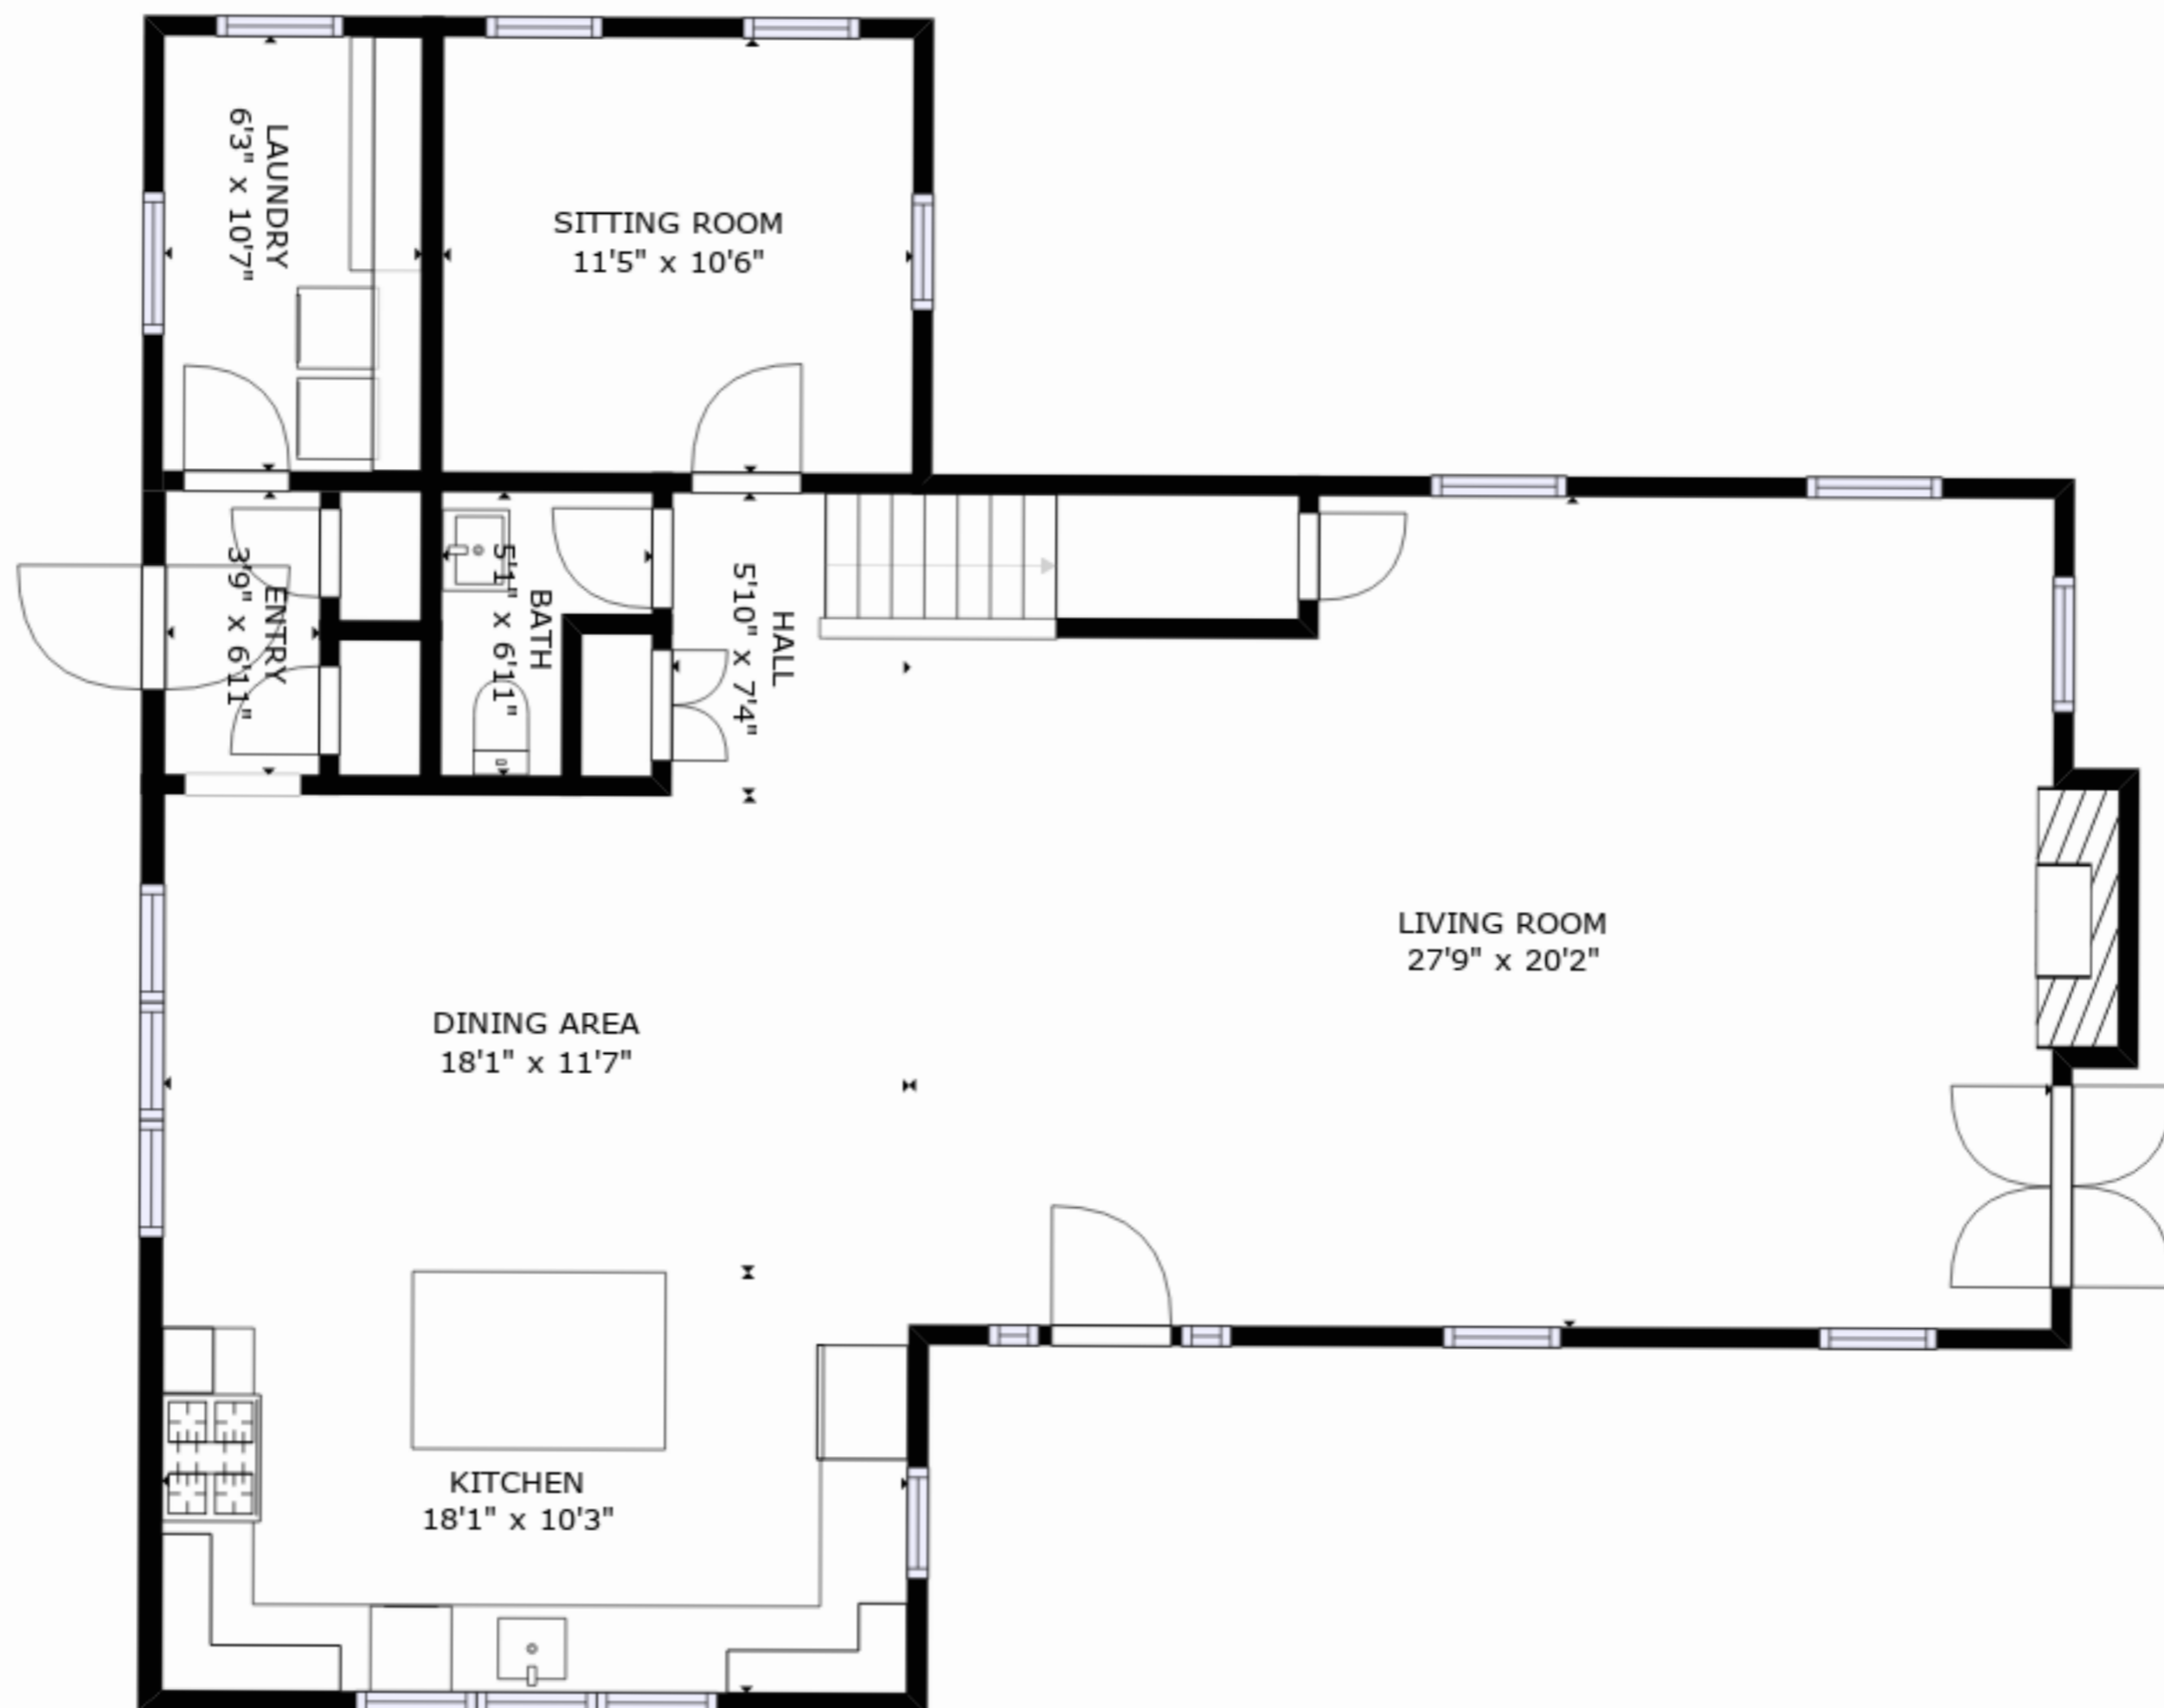

FLOOR 2

FLOOR 1

GROSS INTERNAL AREA

FLOOR 1: 1297 sq. ft, FLOOR 2: 1287 sq. ft

TOTAL: 2584 sq. ft

SIZES AND DIMENSIONS ARE APPROXIMATE, ACTUAL MAY VARY.