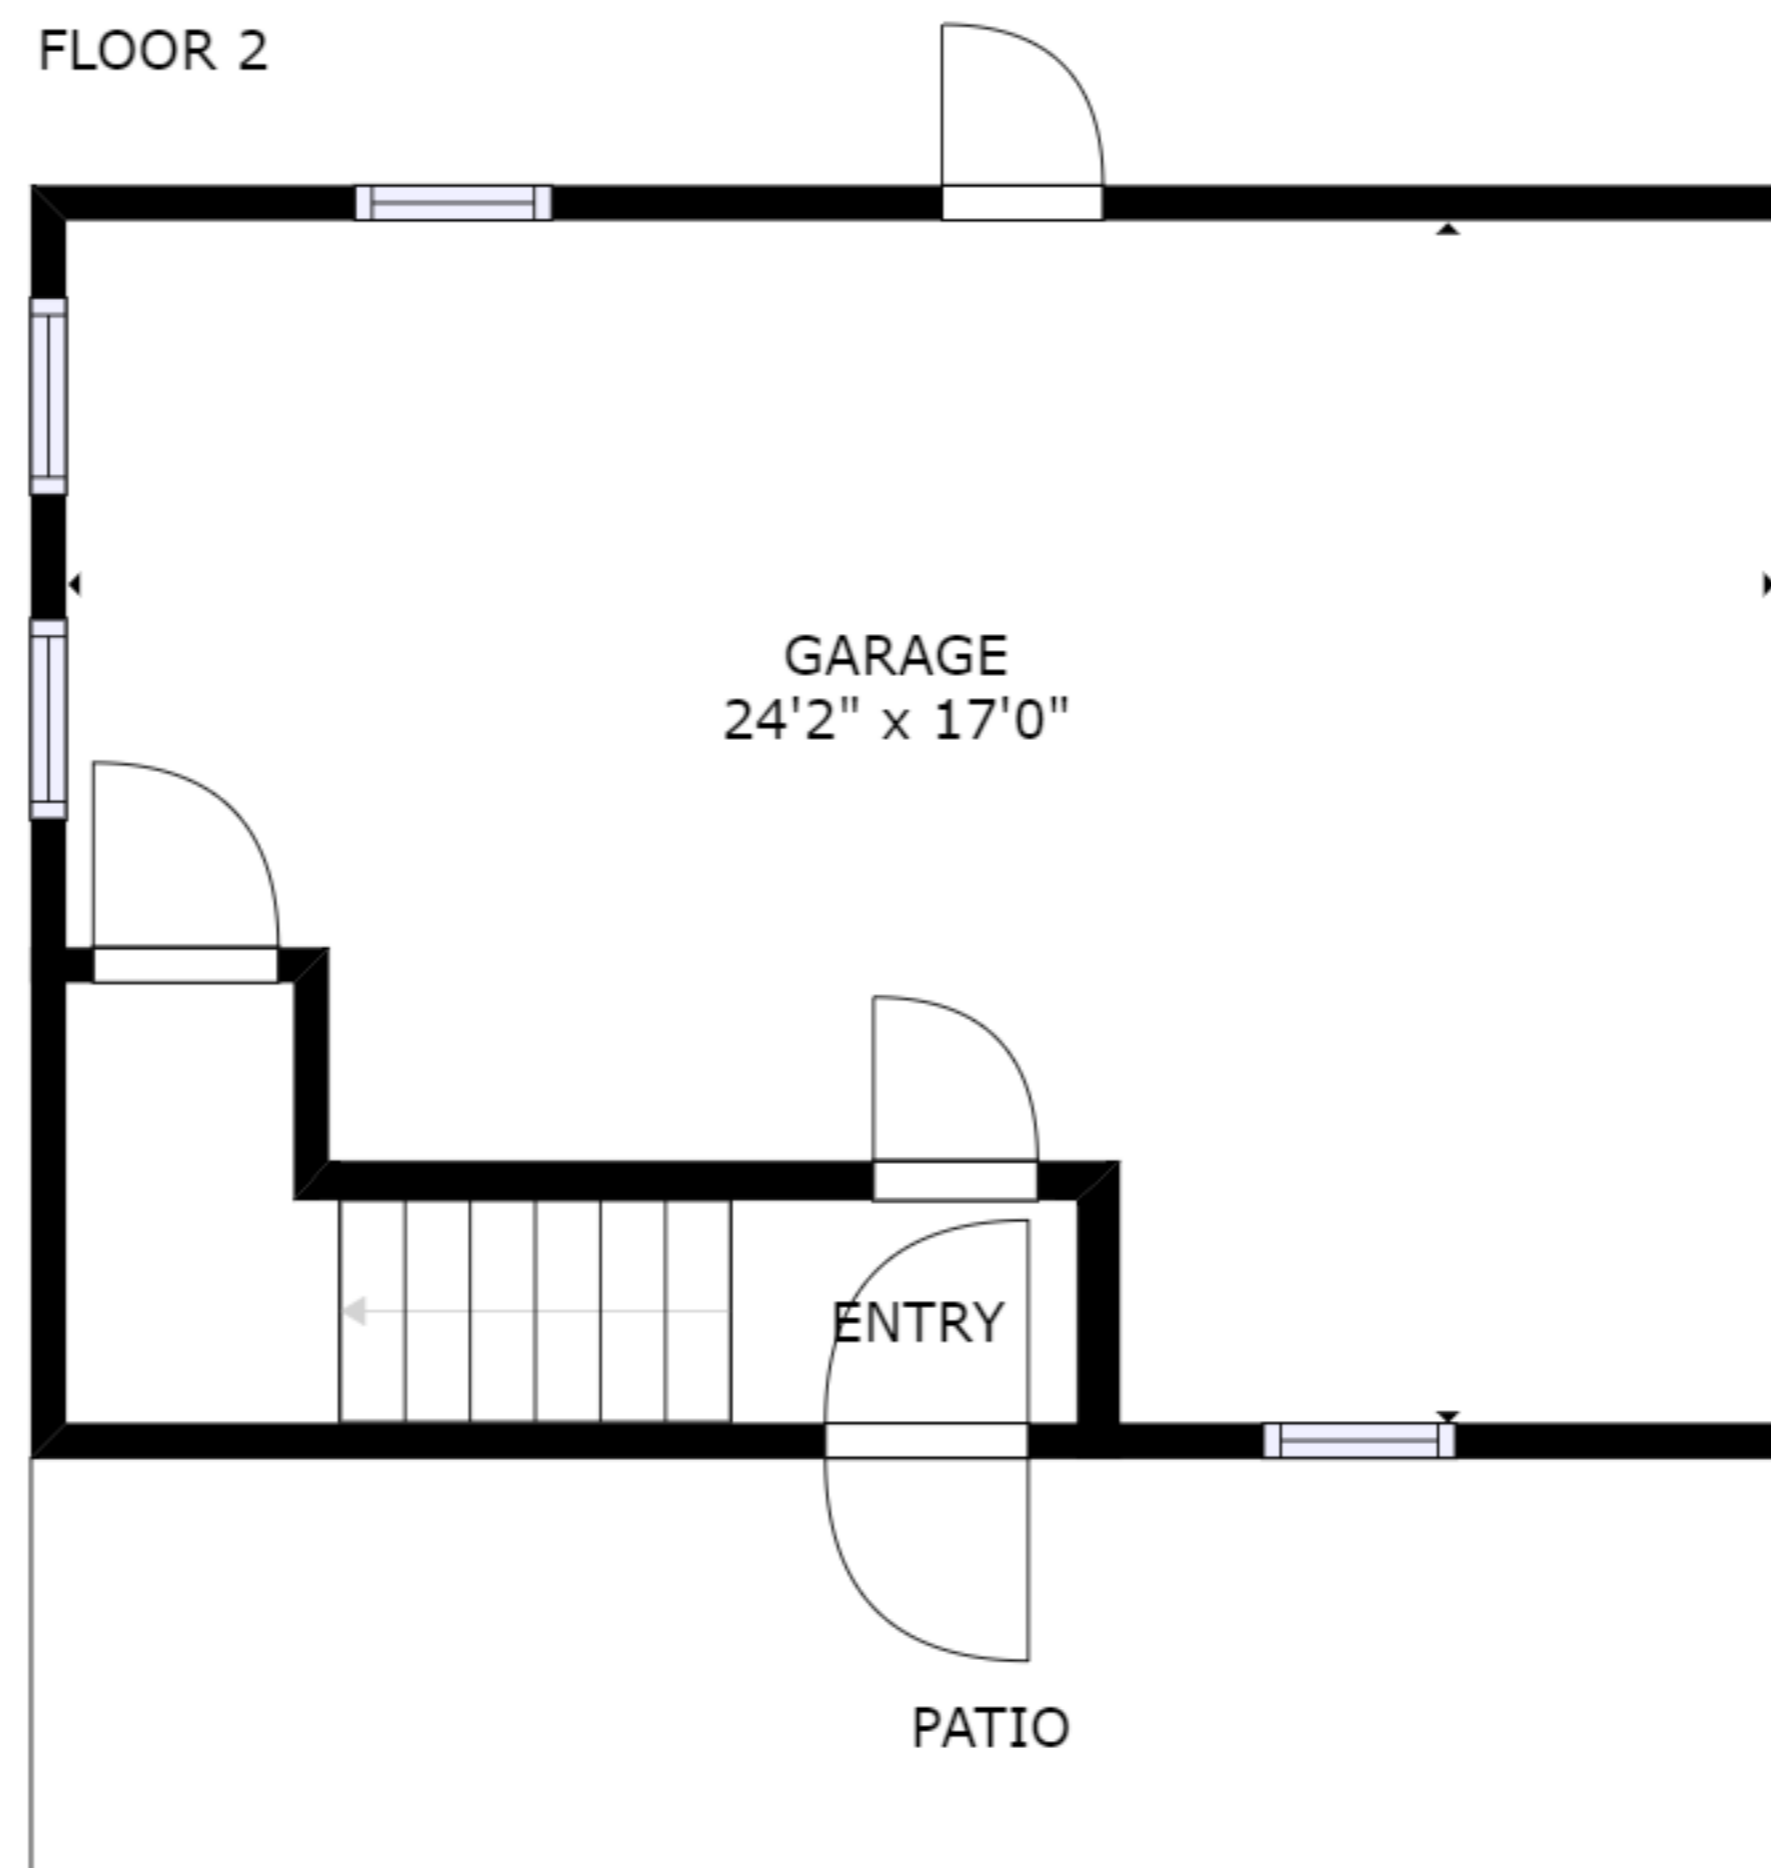

FLOOR 2

FLOOR 1

GROSS INTERNAL AREA
 FLOOR 1: 1249 sq. ft, FLOOR 2: 860 sq. ft
 TOTAL: 2108 sq. ft

SIZES AND DIMENSIONS ARE APPROXIMATE, ACTUAL MAY VARY.

FLOOR 2

FLOOR 1

GROSS INTERNAL AREA
 FLOOR 1: 55 sq. ft, FLOOR 2: 544 sq. ft
 EXCLUDED AREAS: , GARAGE: 346 sq. ft
 TOTAL: 599 sq. ft

SIZES AND DIMENSIONS ARE APPROXIMATE, ACTUAL MAY VARY.