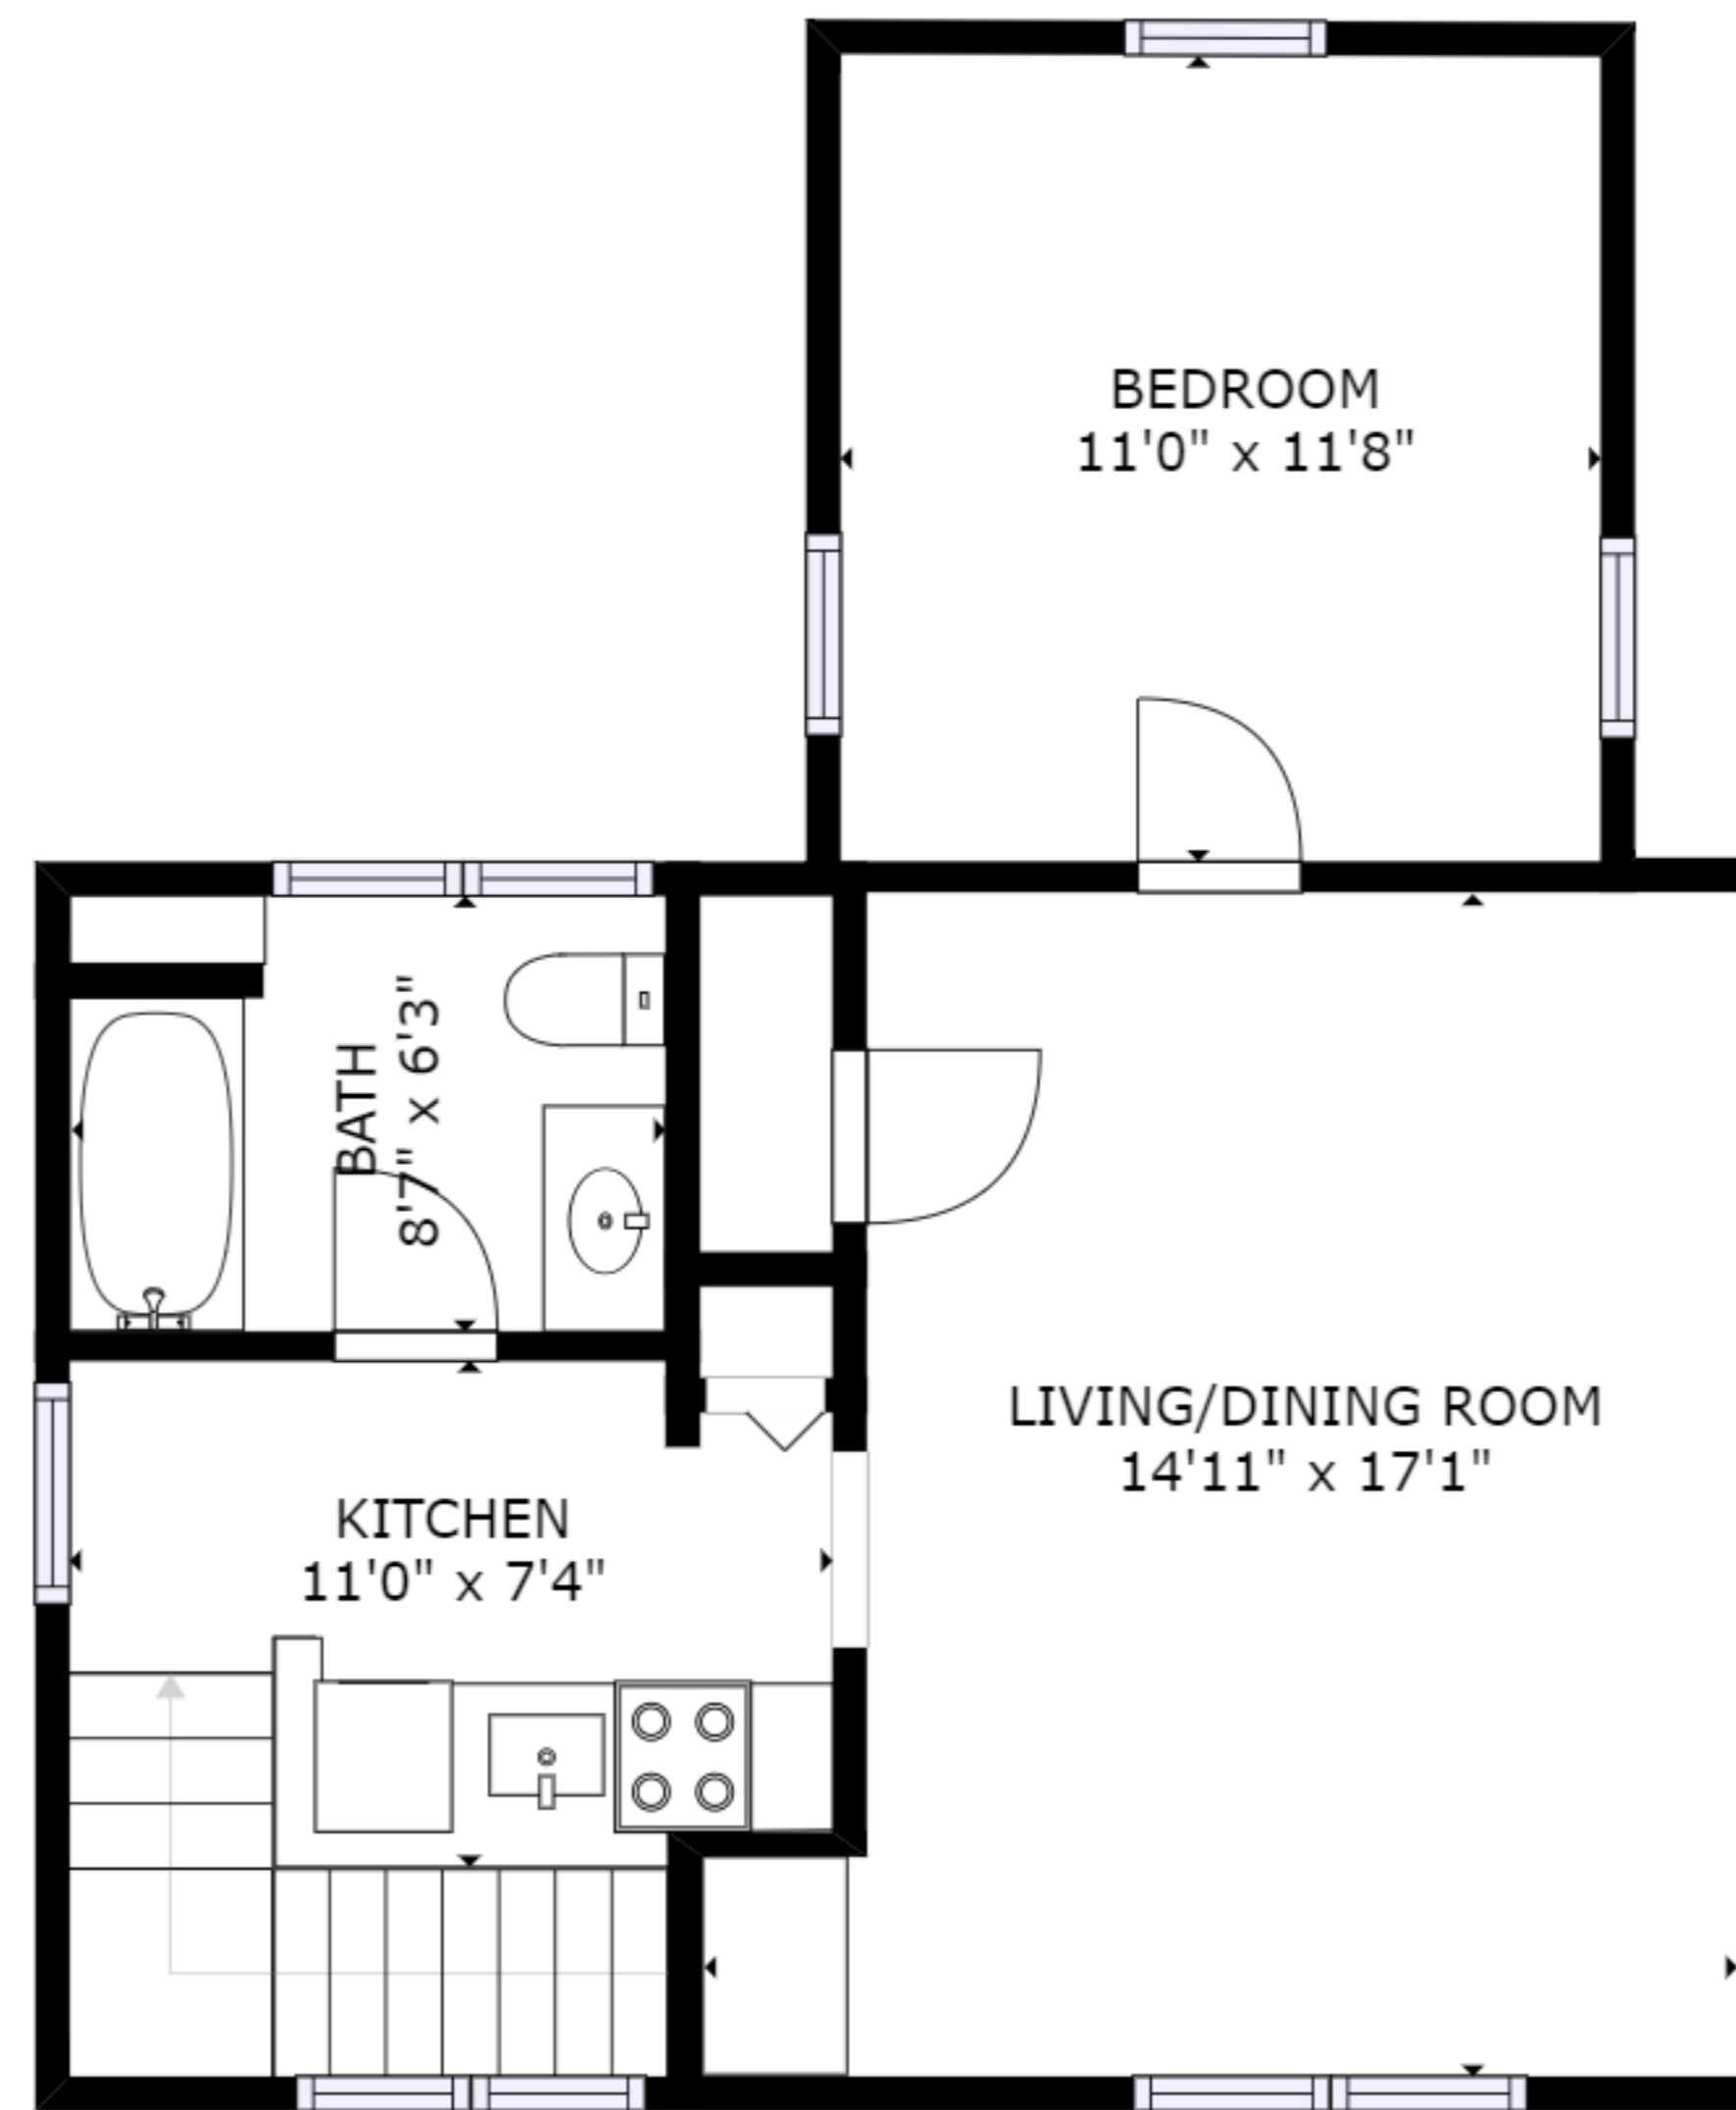

FLOOR 2

FLOOR 1

GROSS INTERNAL AREA
 FLOOR 1: 1249 sq. ft, FLOOR 2: 860 sq. ft
 TOTAL: 2108 sq. ft

SIZES AND DIMENSIONS ARE APPROXIMATE, ACTUAL MAY VARY.

FLOOR 2

FLOOR 1

GROSS INTERNAL AREA
 FLOOR 1: 55 sq. ft, FLOOR 2: 544 sq. ft
 EXCLUDED AREAS: , GARAGE: 346 sq. ft
 TOTAL: 599 sq. ft

SIZES AND DIMENSIONS ARE APPROXIMATE, ACTUAL MAY VARY.