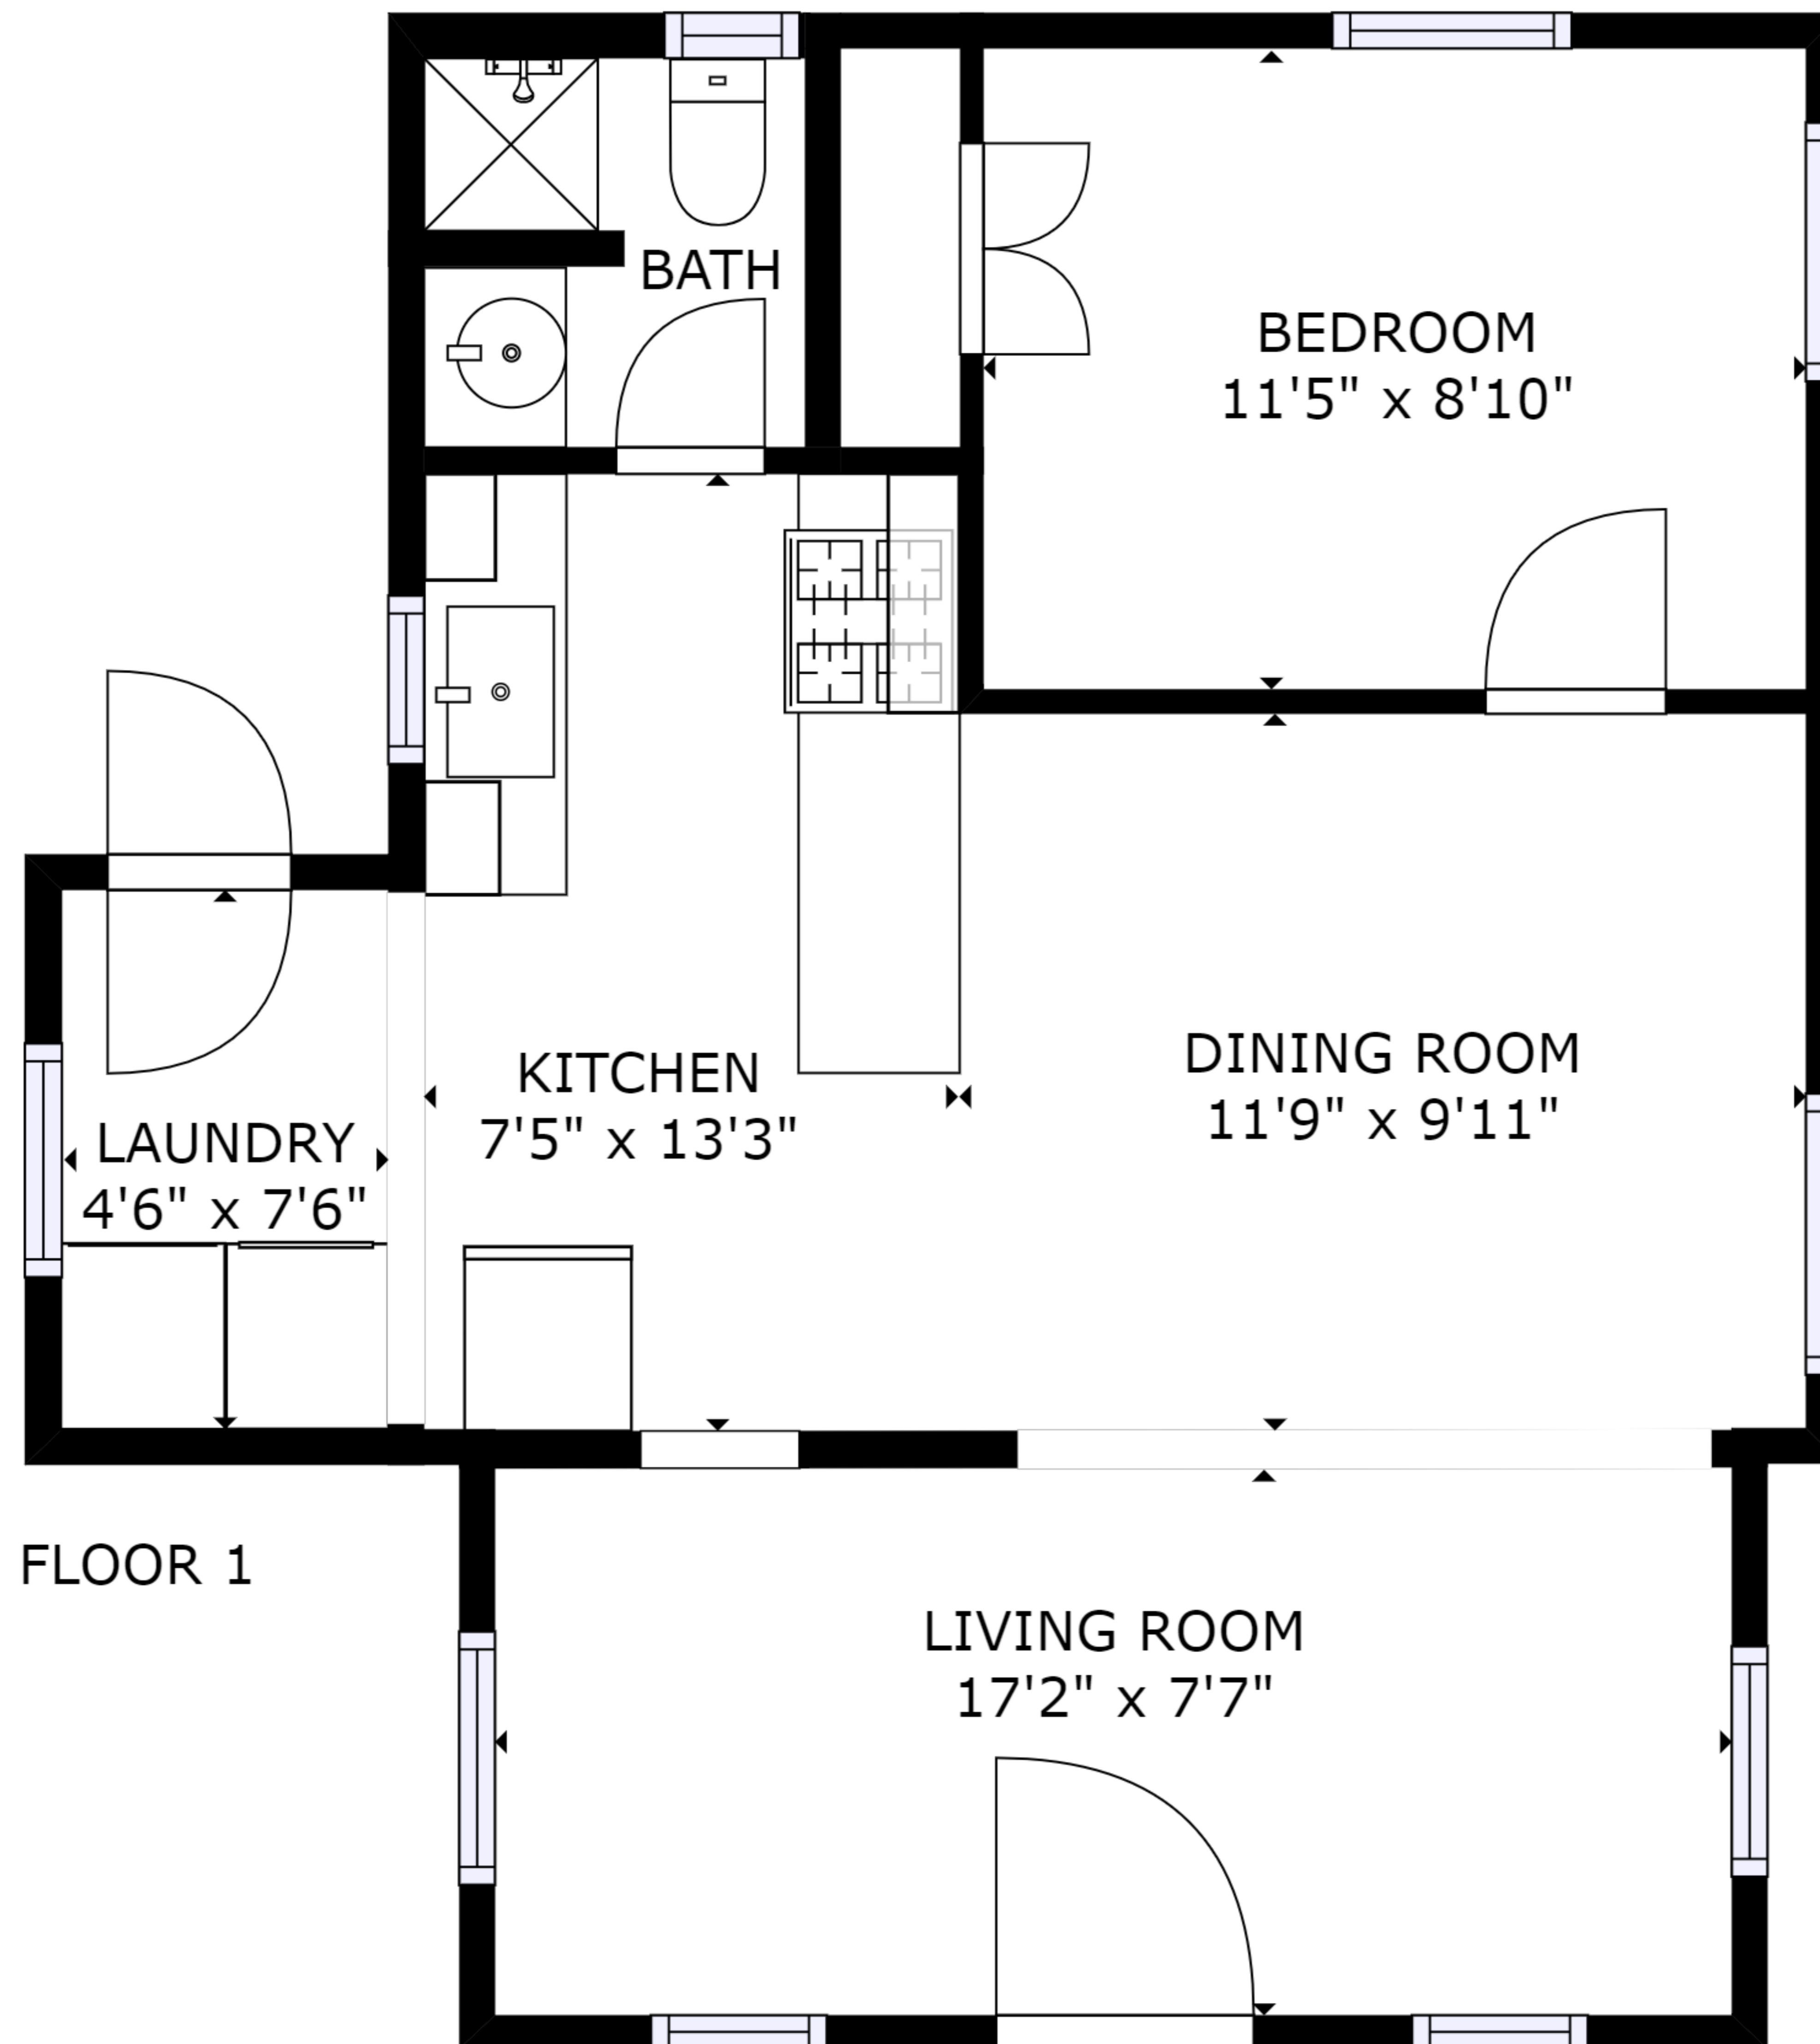

# 20 MACYS LANE MAIN HOUSE

FLOOR 1

FLOOR 2

FLOOR 3

GROSS INTERNAL AREA  
 FLOOR 1: 509 sq. ft, FLOOR 2: 714 sq. ft  
 FLOOR 3: 712 sq. ft  
 TOTAL: 1935 sq. ft  
 SIZES AND DIMENSIONS ARE APPROXIMATE, ACTUAL MAY VARY.

# 20 MACY LANE COTTAGE

GROSS INTERNAL AREA  
FLOOR 1: 543 sq. ft  
TOTAL: 543 sq. ft

SIZES AND DIMENSIONS ARE APPROXIMATE, ACTUAL MAY VARY.