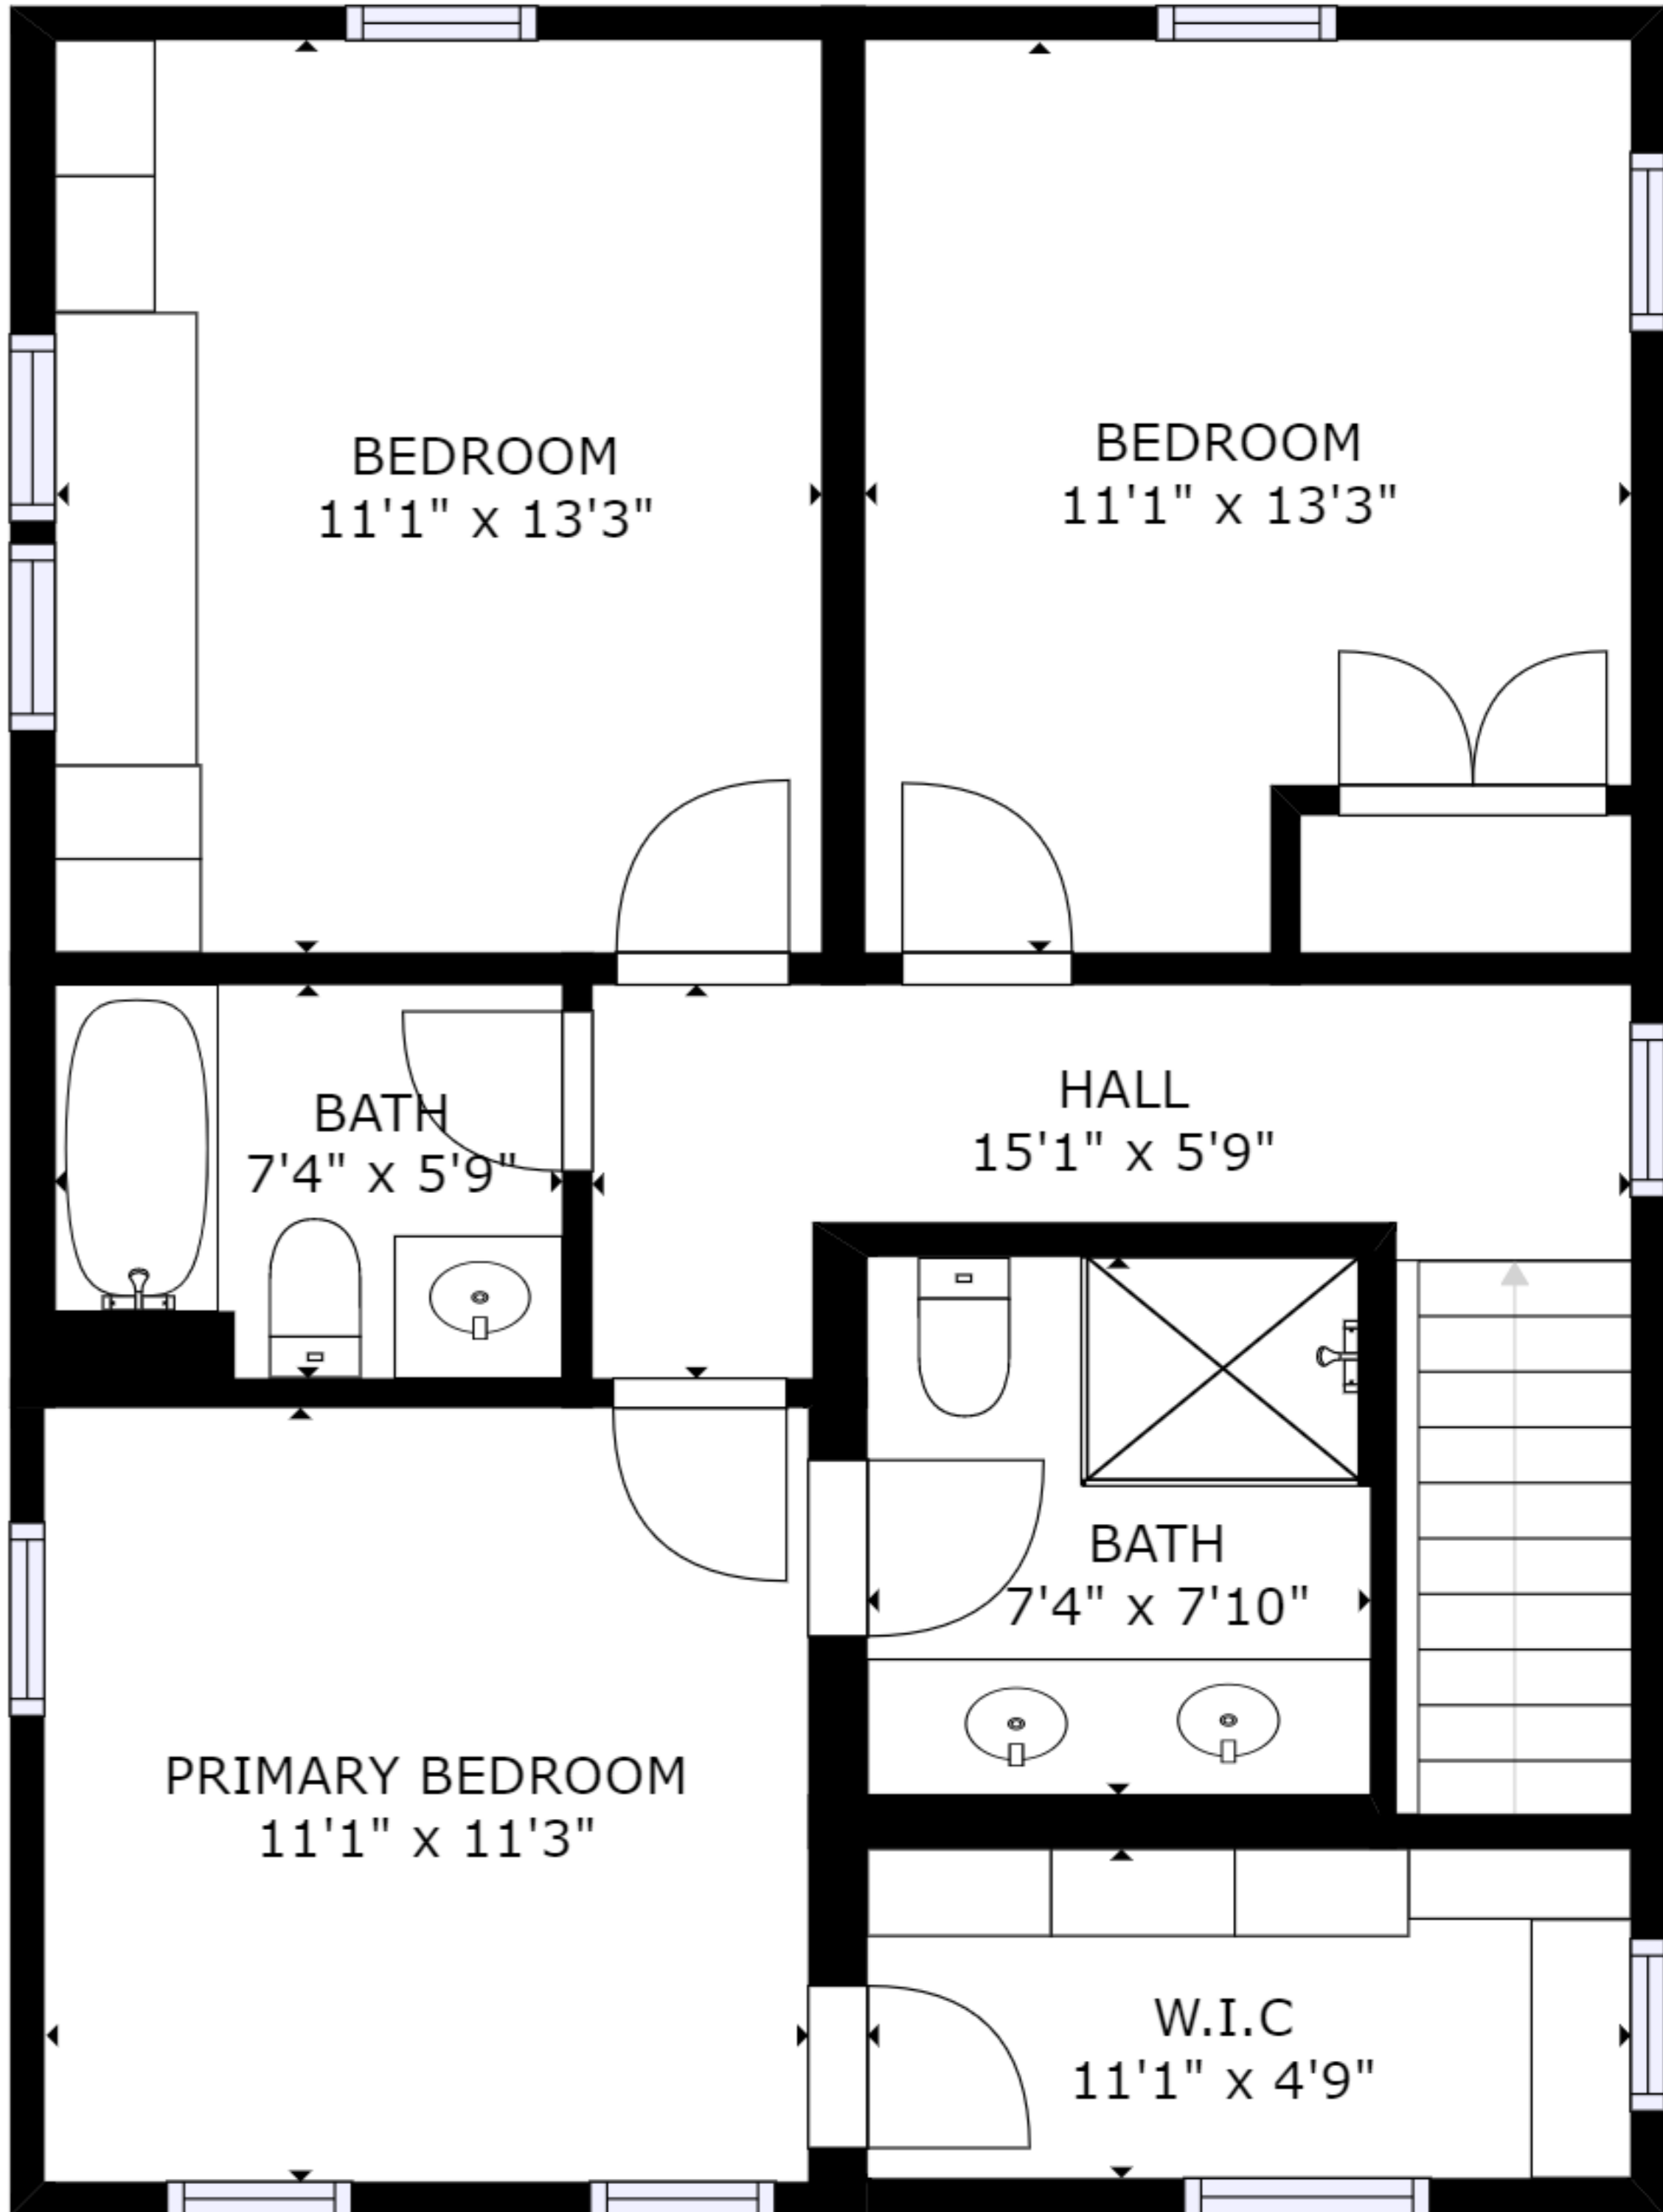

# 20 MACYS LANE MAIN HOUSE

FLOOR 1

FLOOR 2

FLOOR 3

GROSS INTERNAL AREA  
 FLOOR 1: 509 sq. ft, FLOOR 2: 714 sq. ft  
 FLOOR 3: 712 sq. ft  
 TOTAL: 1935 sq. ft  
 SIZES AND DIMENSIONS ARE APPROXIMATE, ACTUAL MAY VARY.

# 20 MACY LANE COTTAGE

GROSS INTERNAL AREA  
FLOOR 1: 543 sq. ft  
TOTAL: 543 sq. ft

SIZES AND DIMENSIONS ARE APPROXIMATE, ACTUAL MAY VARY.