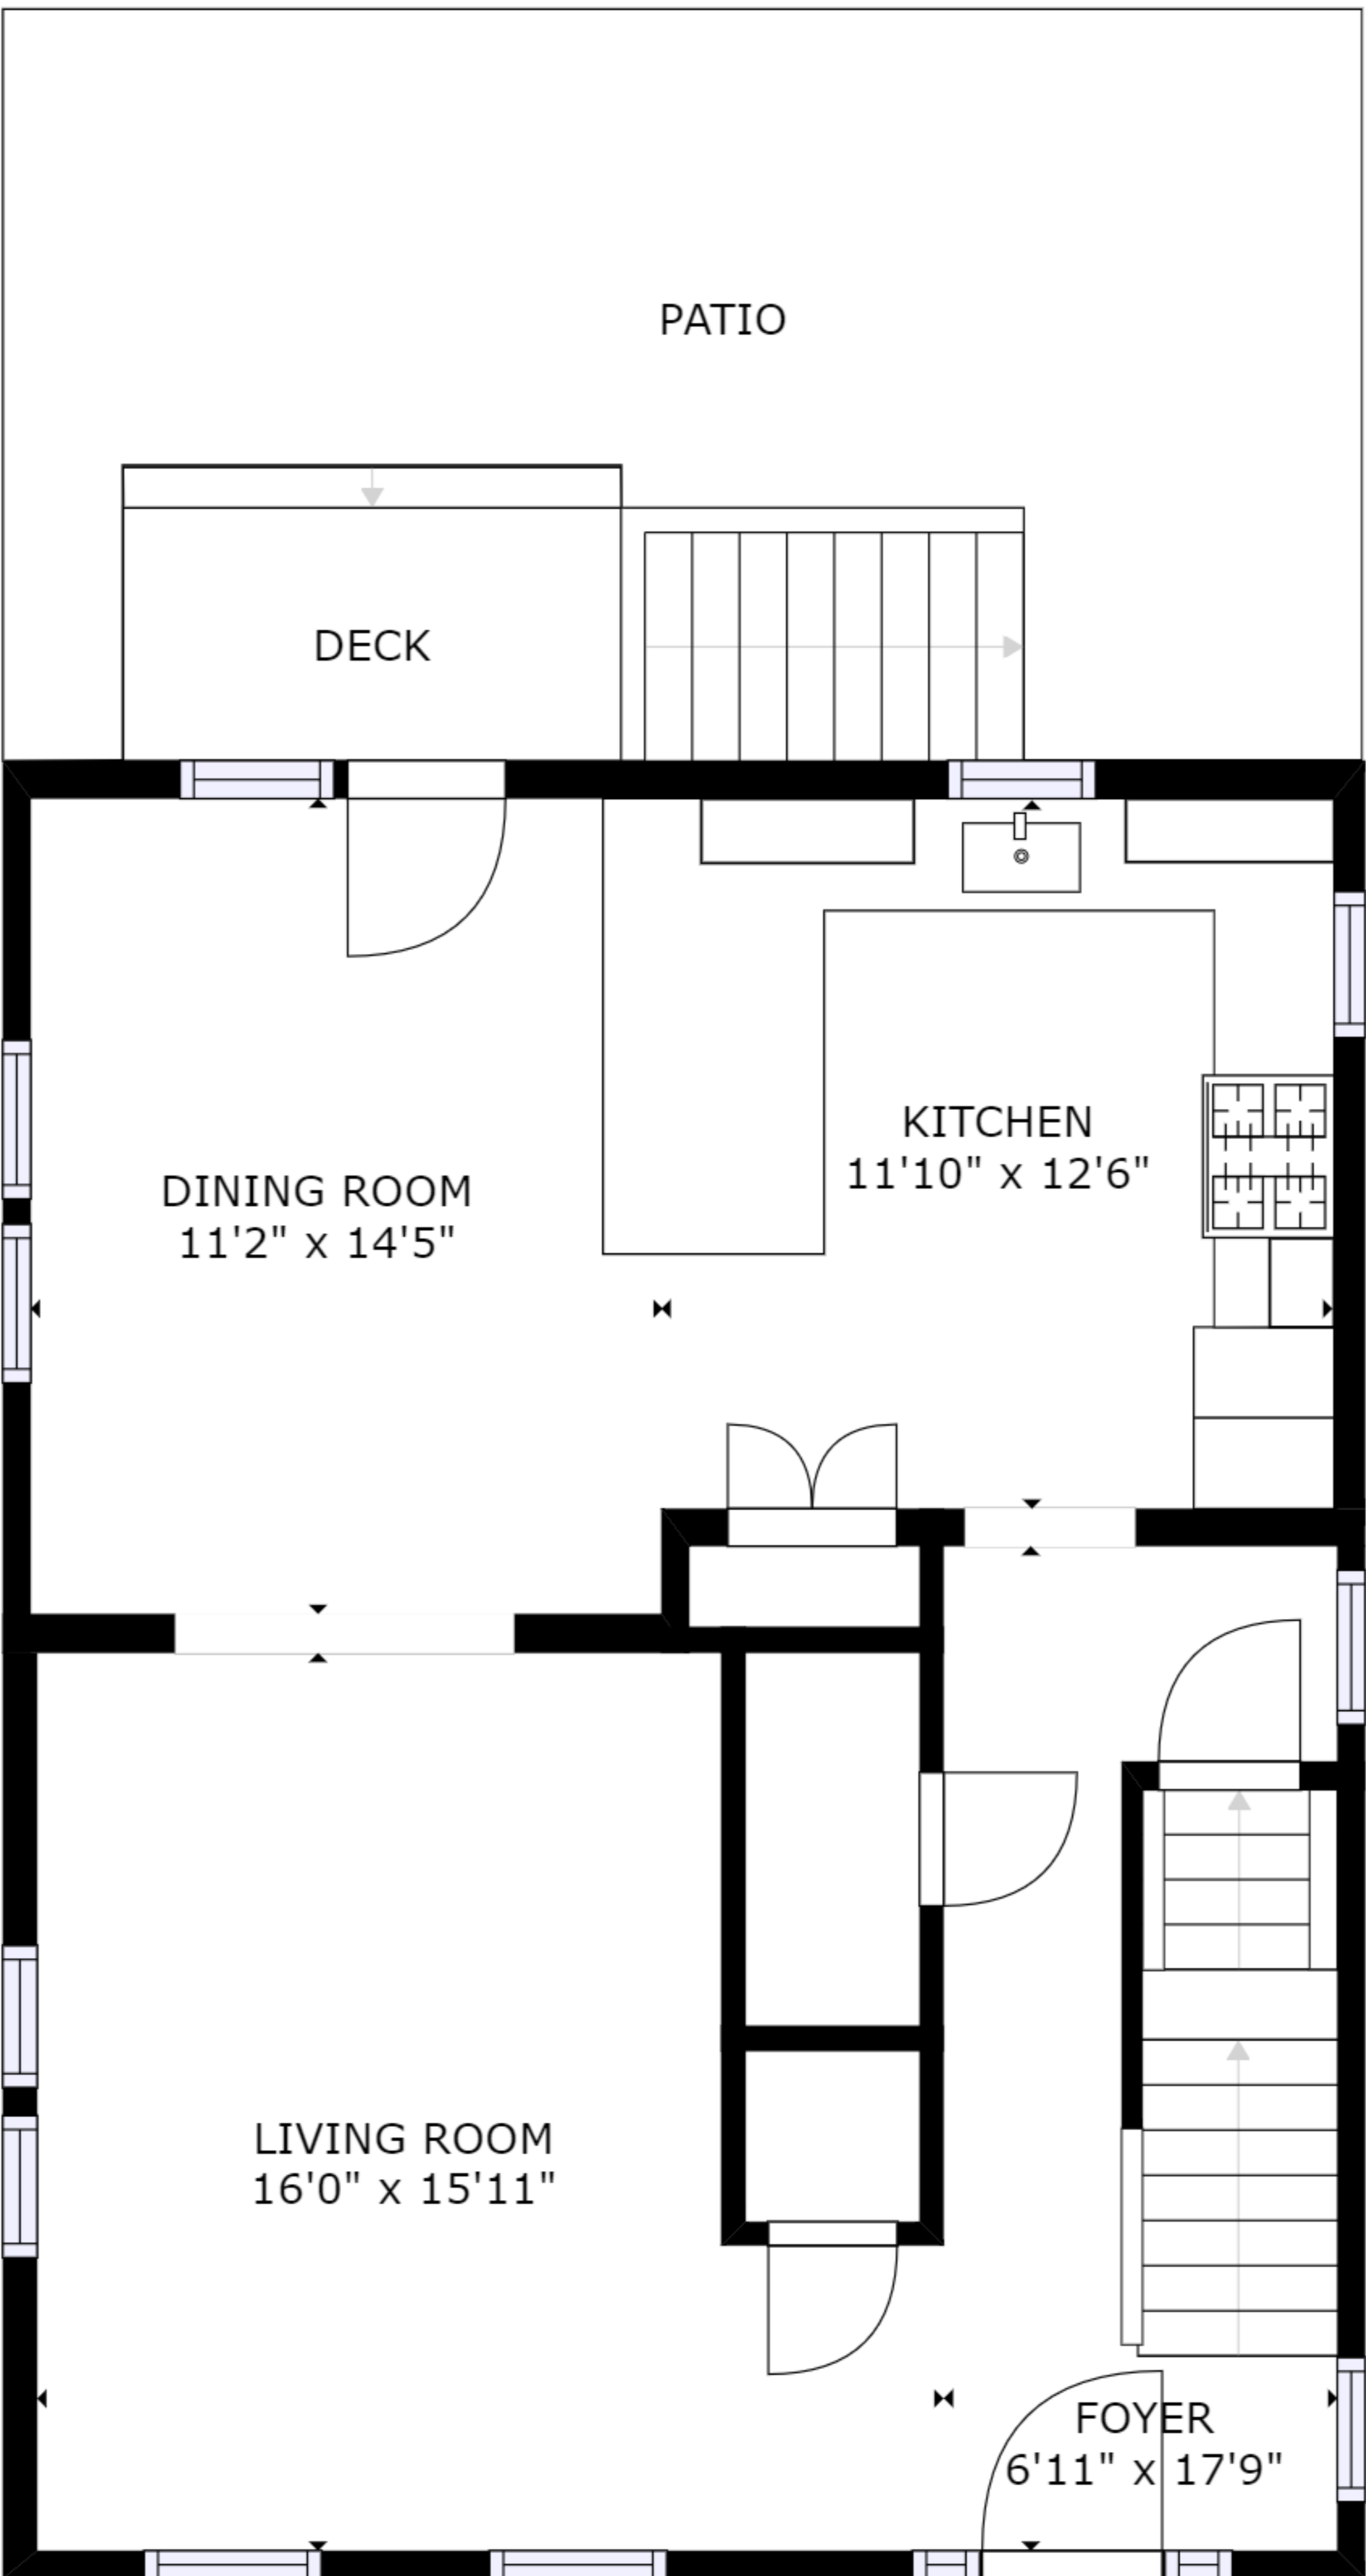

# 20 MACYS LANE MAIN HOUSE

FLOOR 1

FLOOR 2

FLOOR 3

GROSS INTERNAL AREA  
 FLOOR 1: 509 sq. ft, FLOOR 2: 714 sq. ft  
 FLOOR 3: 712 sq. ft  
 TOTAL: 1935 sq. ft  
 SIZES AND DIMENSIONS ARE APPROXIMATE, ACTUAL MAY VARY.

# 20 MACY LANE COTTAGE

GROSS INTERNAL AREA  
FLOOR 1: 543 sq. ft  
TOTAL: 543 sq. ft

SIZES AND DIMENSIONS ARE APPROXIMATE, ACTUAL MAY VARY.