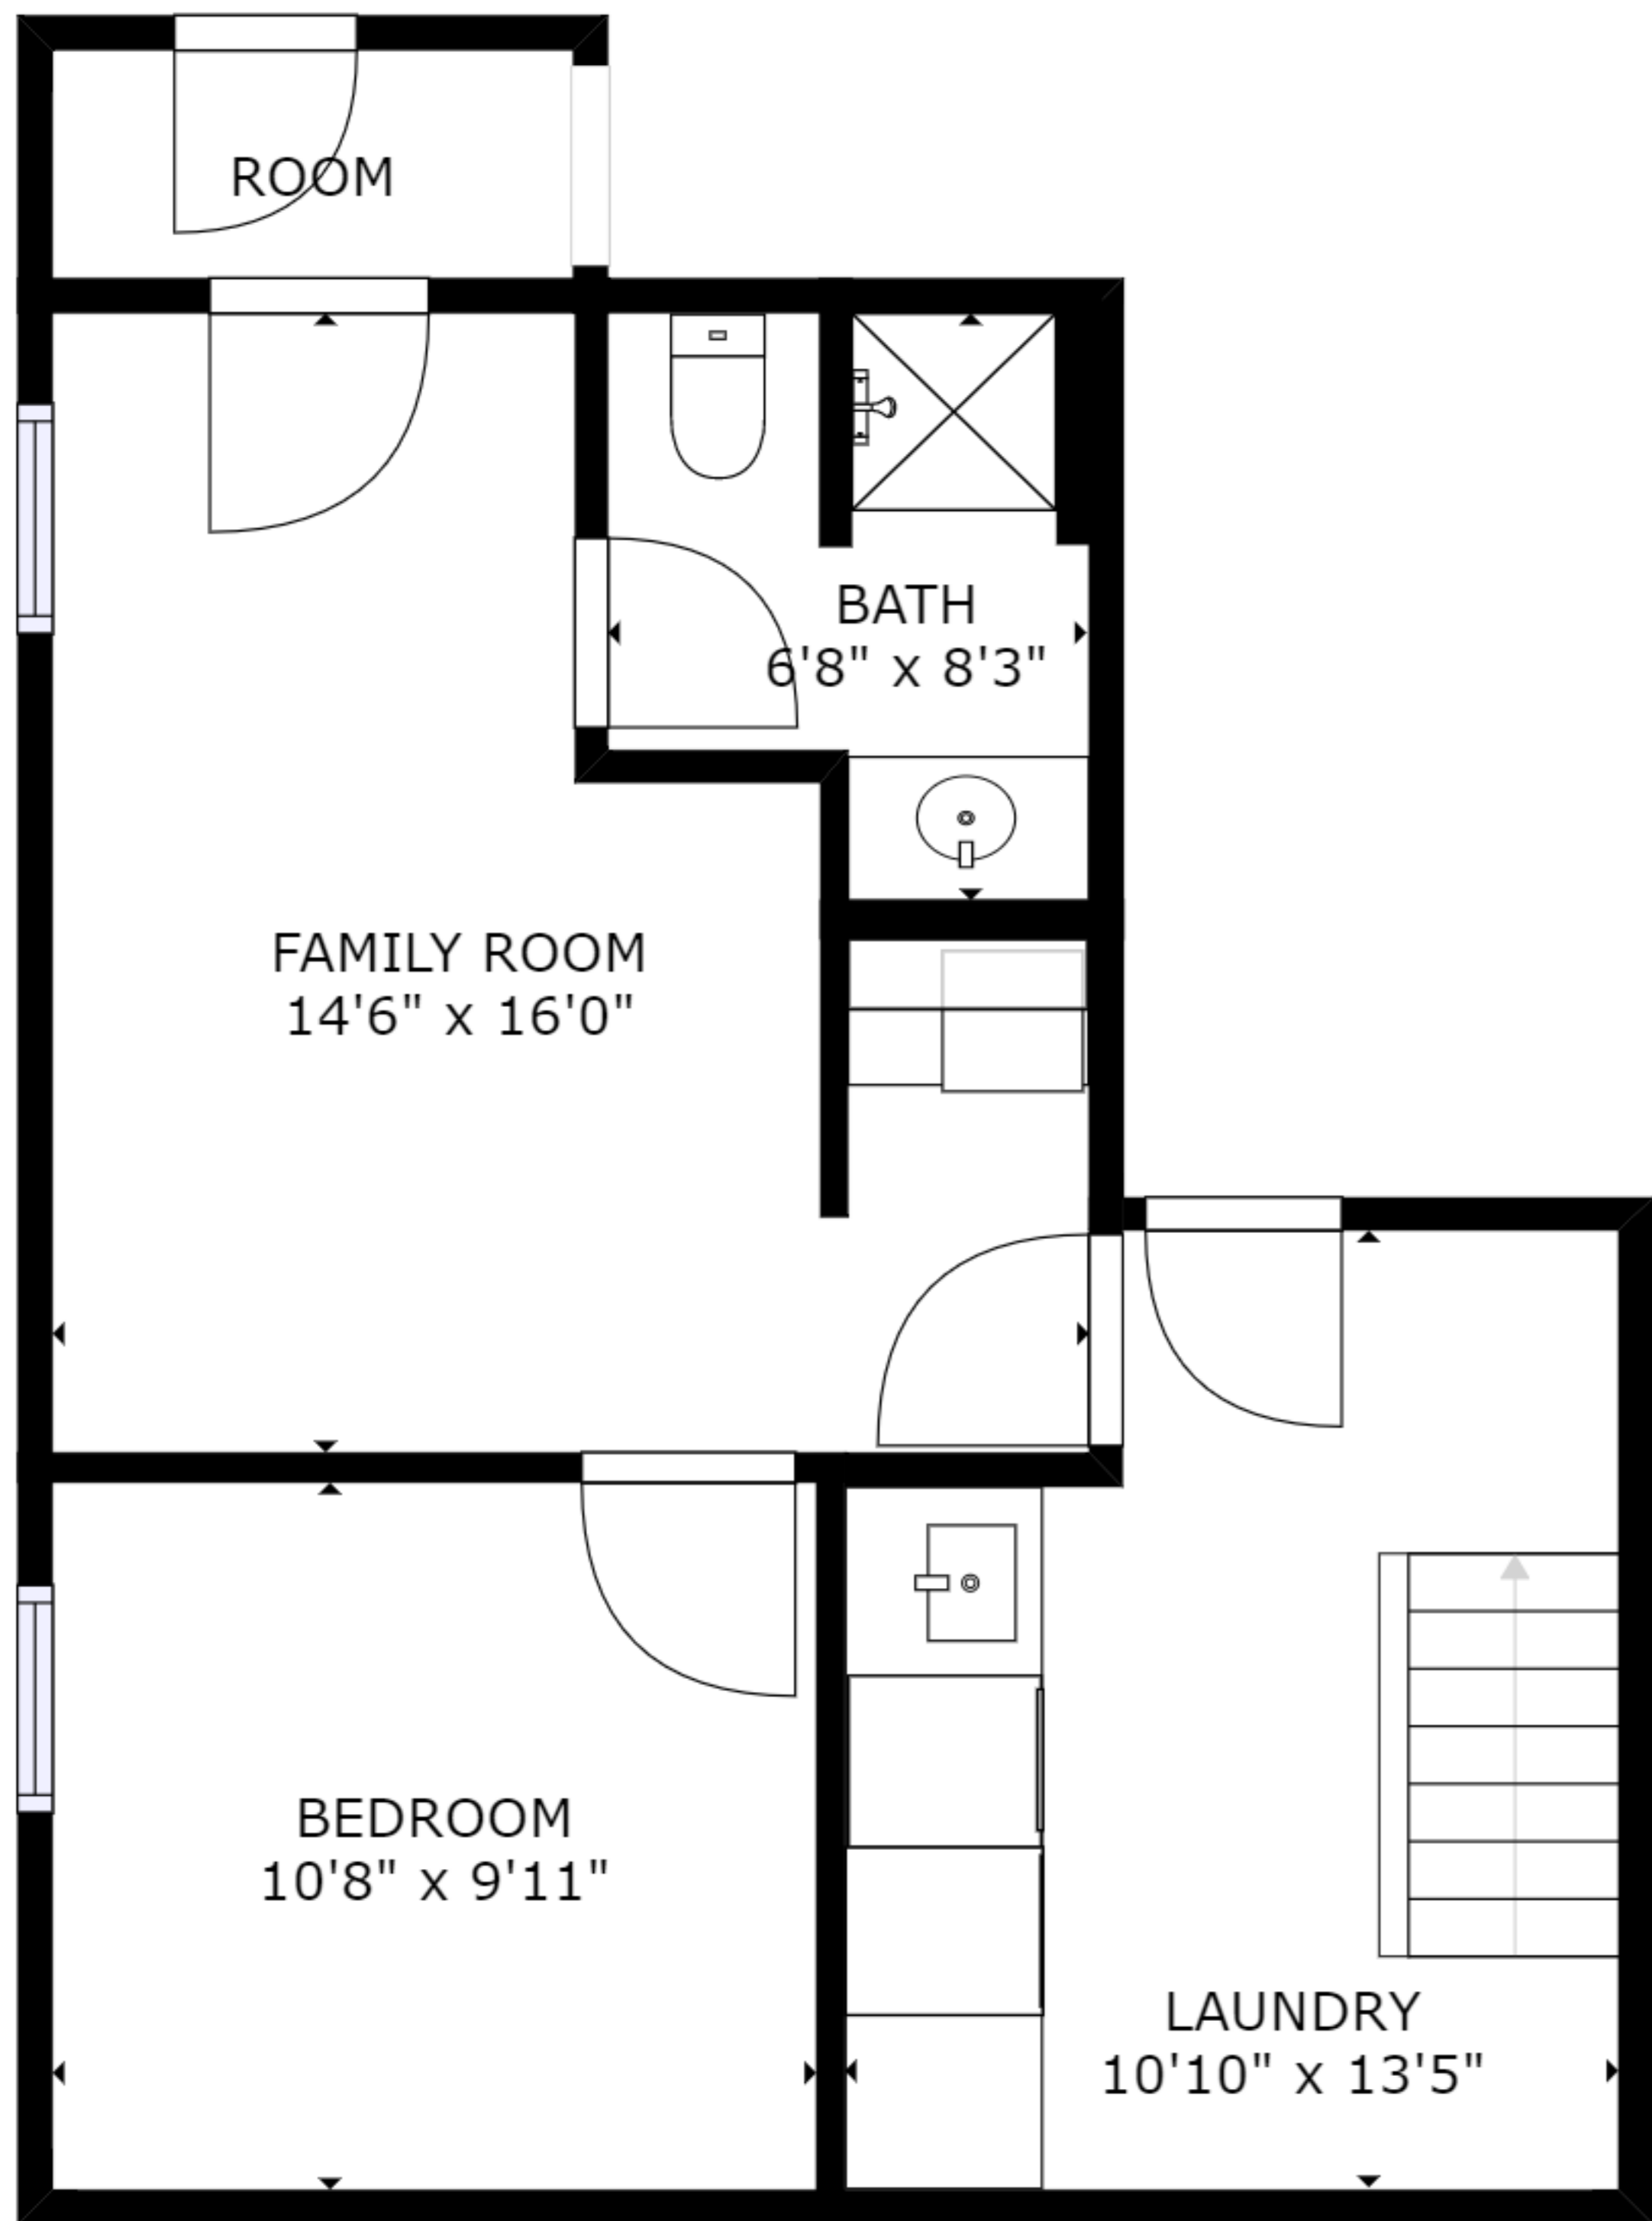

# 20 MACYS LANE MAIN HOUSE

FLOOR 1

FLOOR 2

FLOOR 3

GROSS INTERNAL AREA  
 FLOOR 1: 509 sq. ft, FLOOR 2: 714 sq. ft  
 FLOOR 3: 712 sq. ft  
 TOTAL: 1935 sq. ft  
 SIZES AND DIMENSIONS ARE APPROXIMATE, ACTUAL MAY VARY.

# 20 MACY LANE COTTAGE

GROSS INTERNAL AREA  
FLOOR 1: 543 sq. ft  
TOTAL: 543 sq. ft

SIZES AND DIMENSIONS ARE APPROXIMATE, ACTUAL MAY VARY.