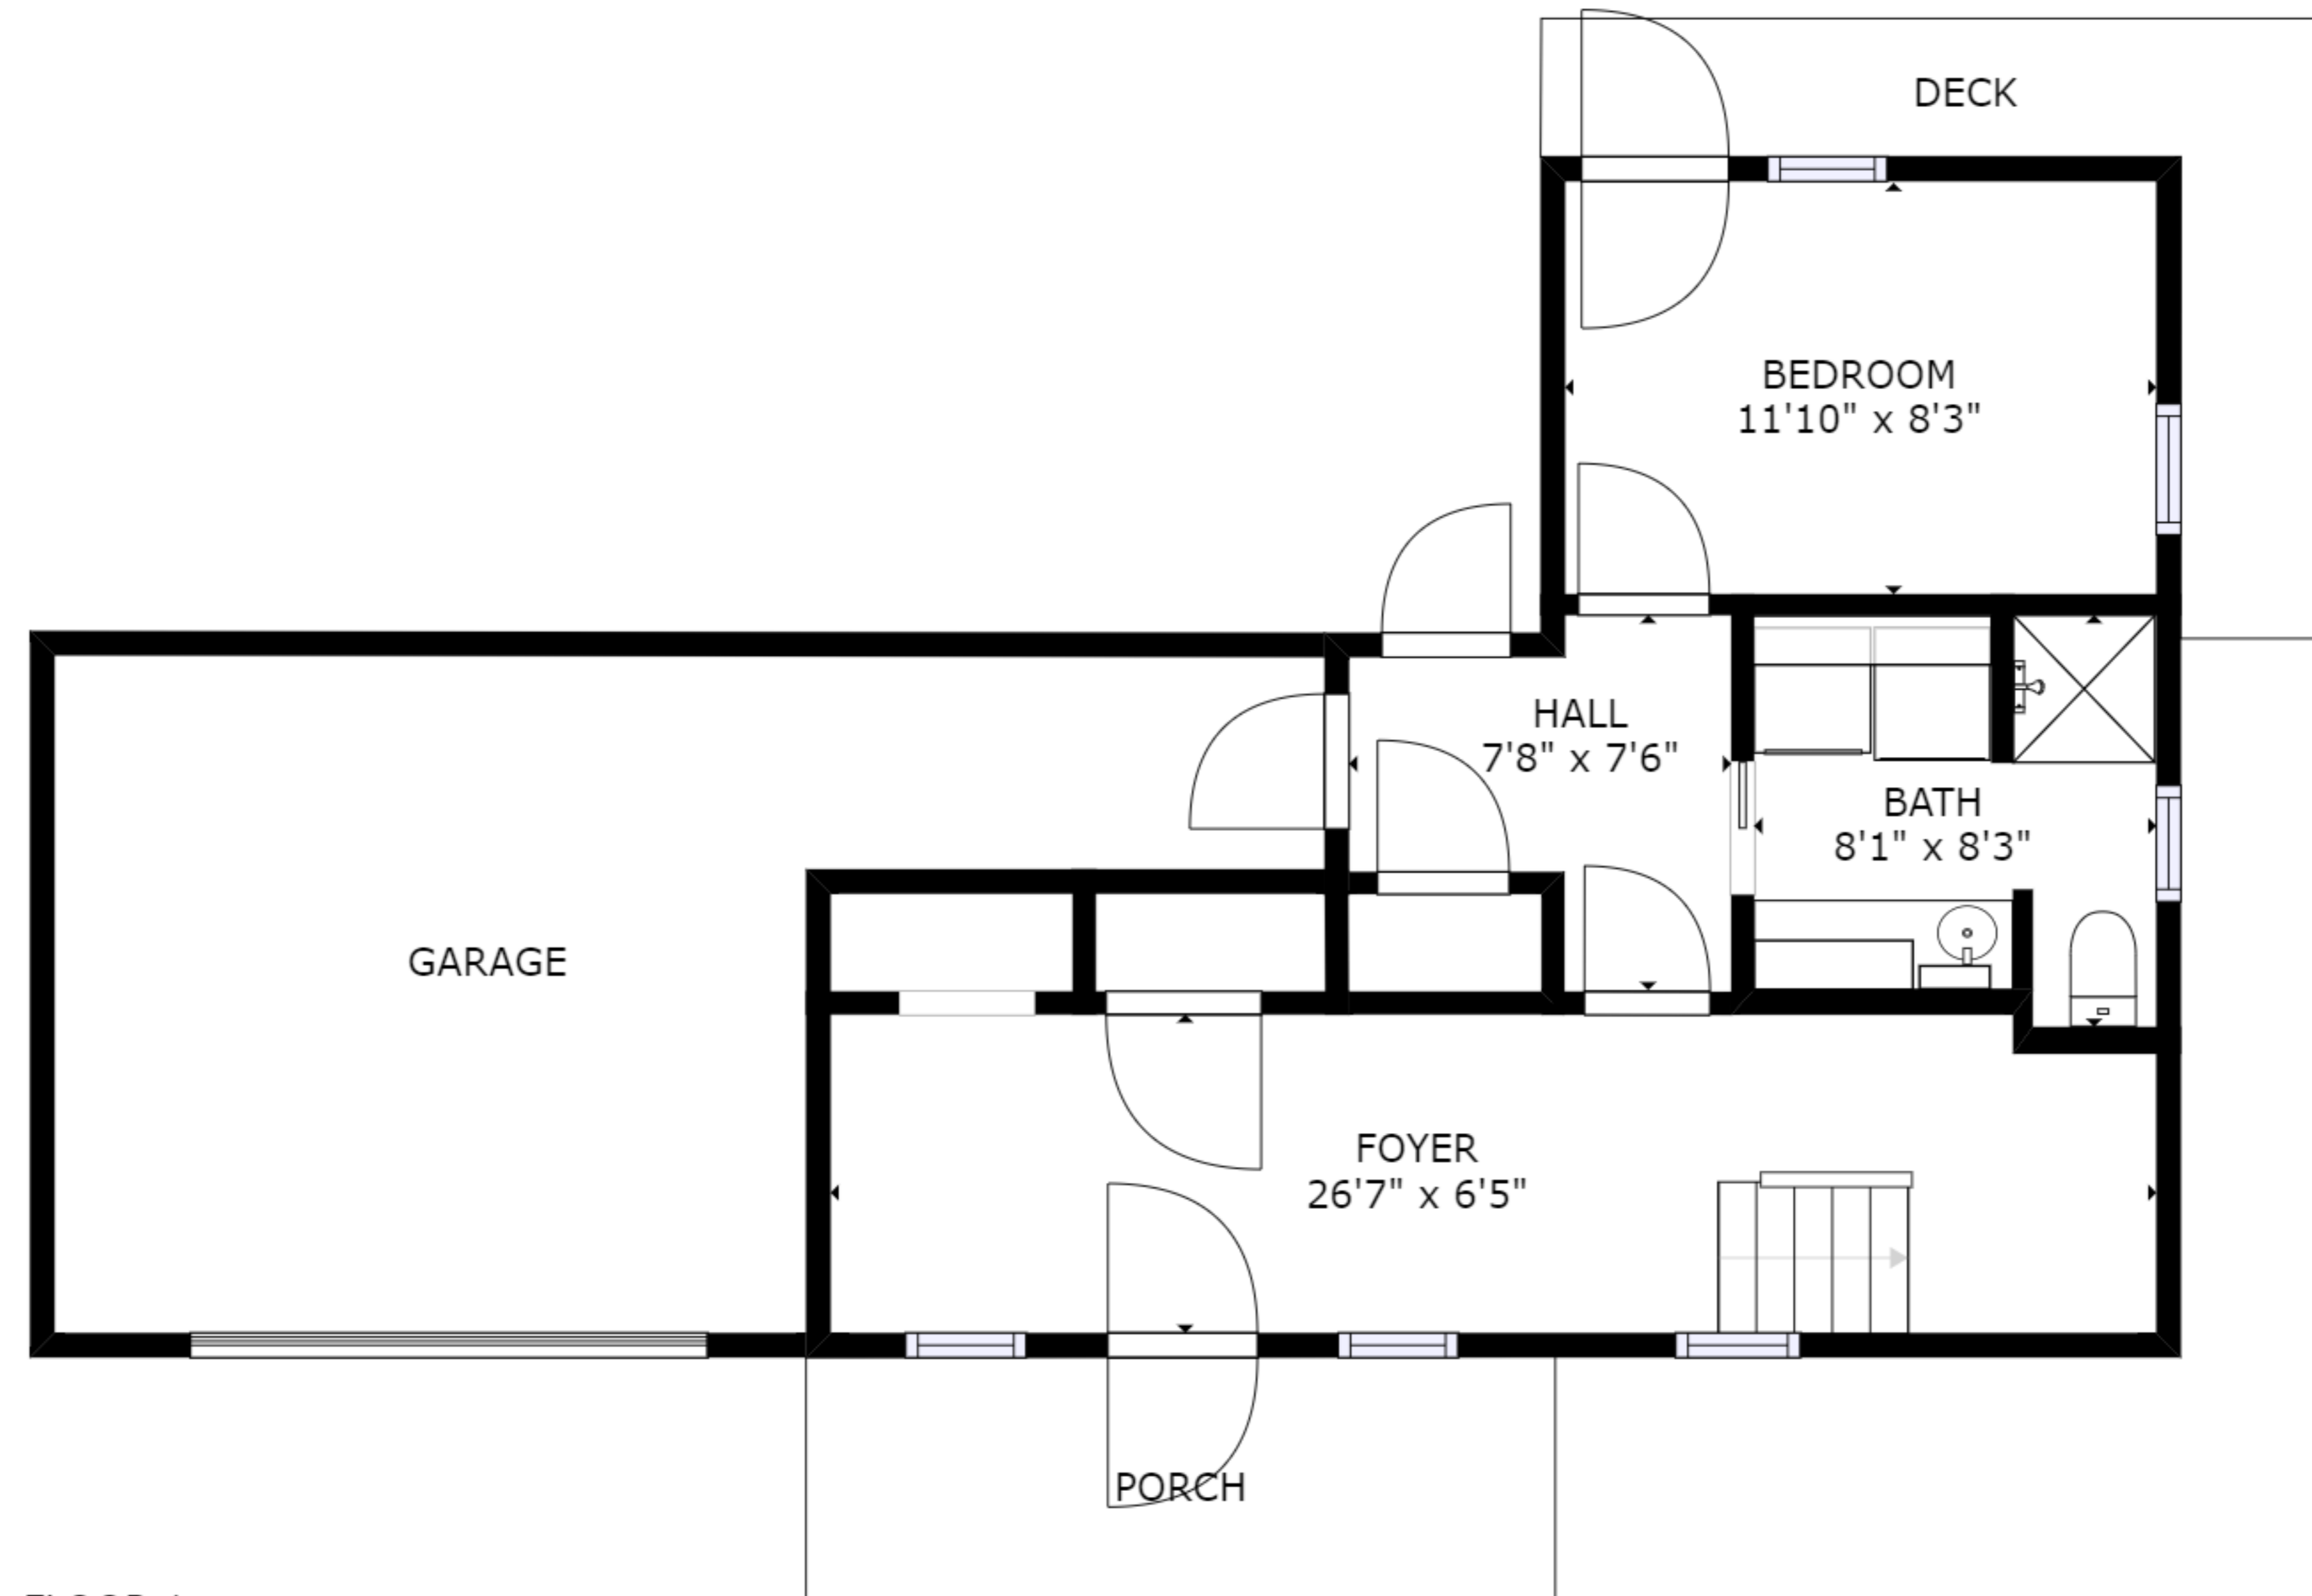

FLOOR 2

FLOOR 1

GROSS INTERNAL AREA  
 FLOOR 1: 425 sq. ft, FLOOR 2: 888 sq. ft  
 TOTAL: 1313 sq. ft  
 SIZES AND DIMENSIONS ARE APPROXIMATE, ACTUAL MAY VARY.