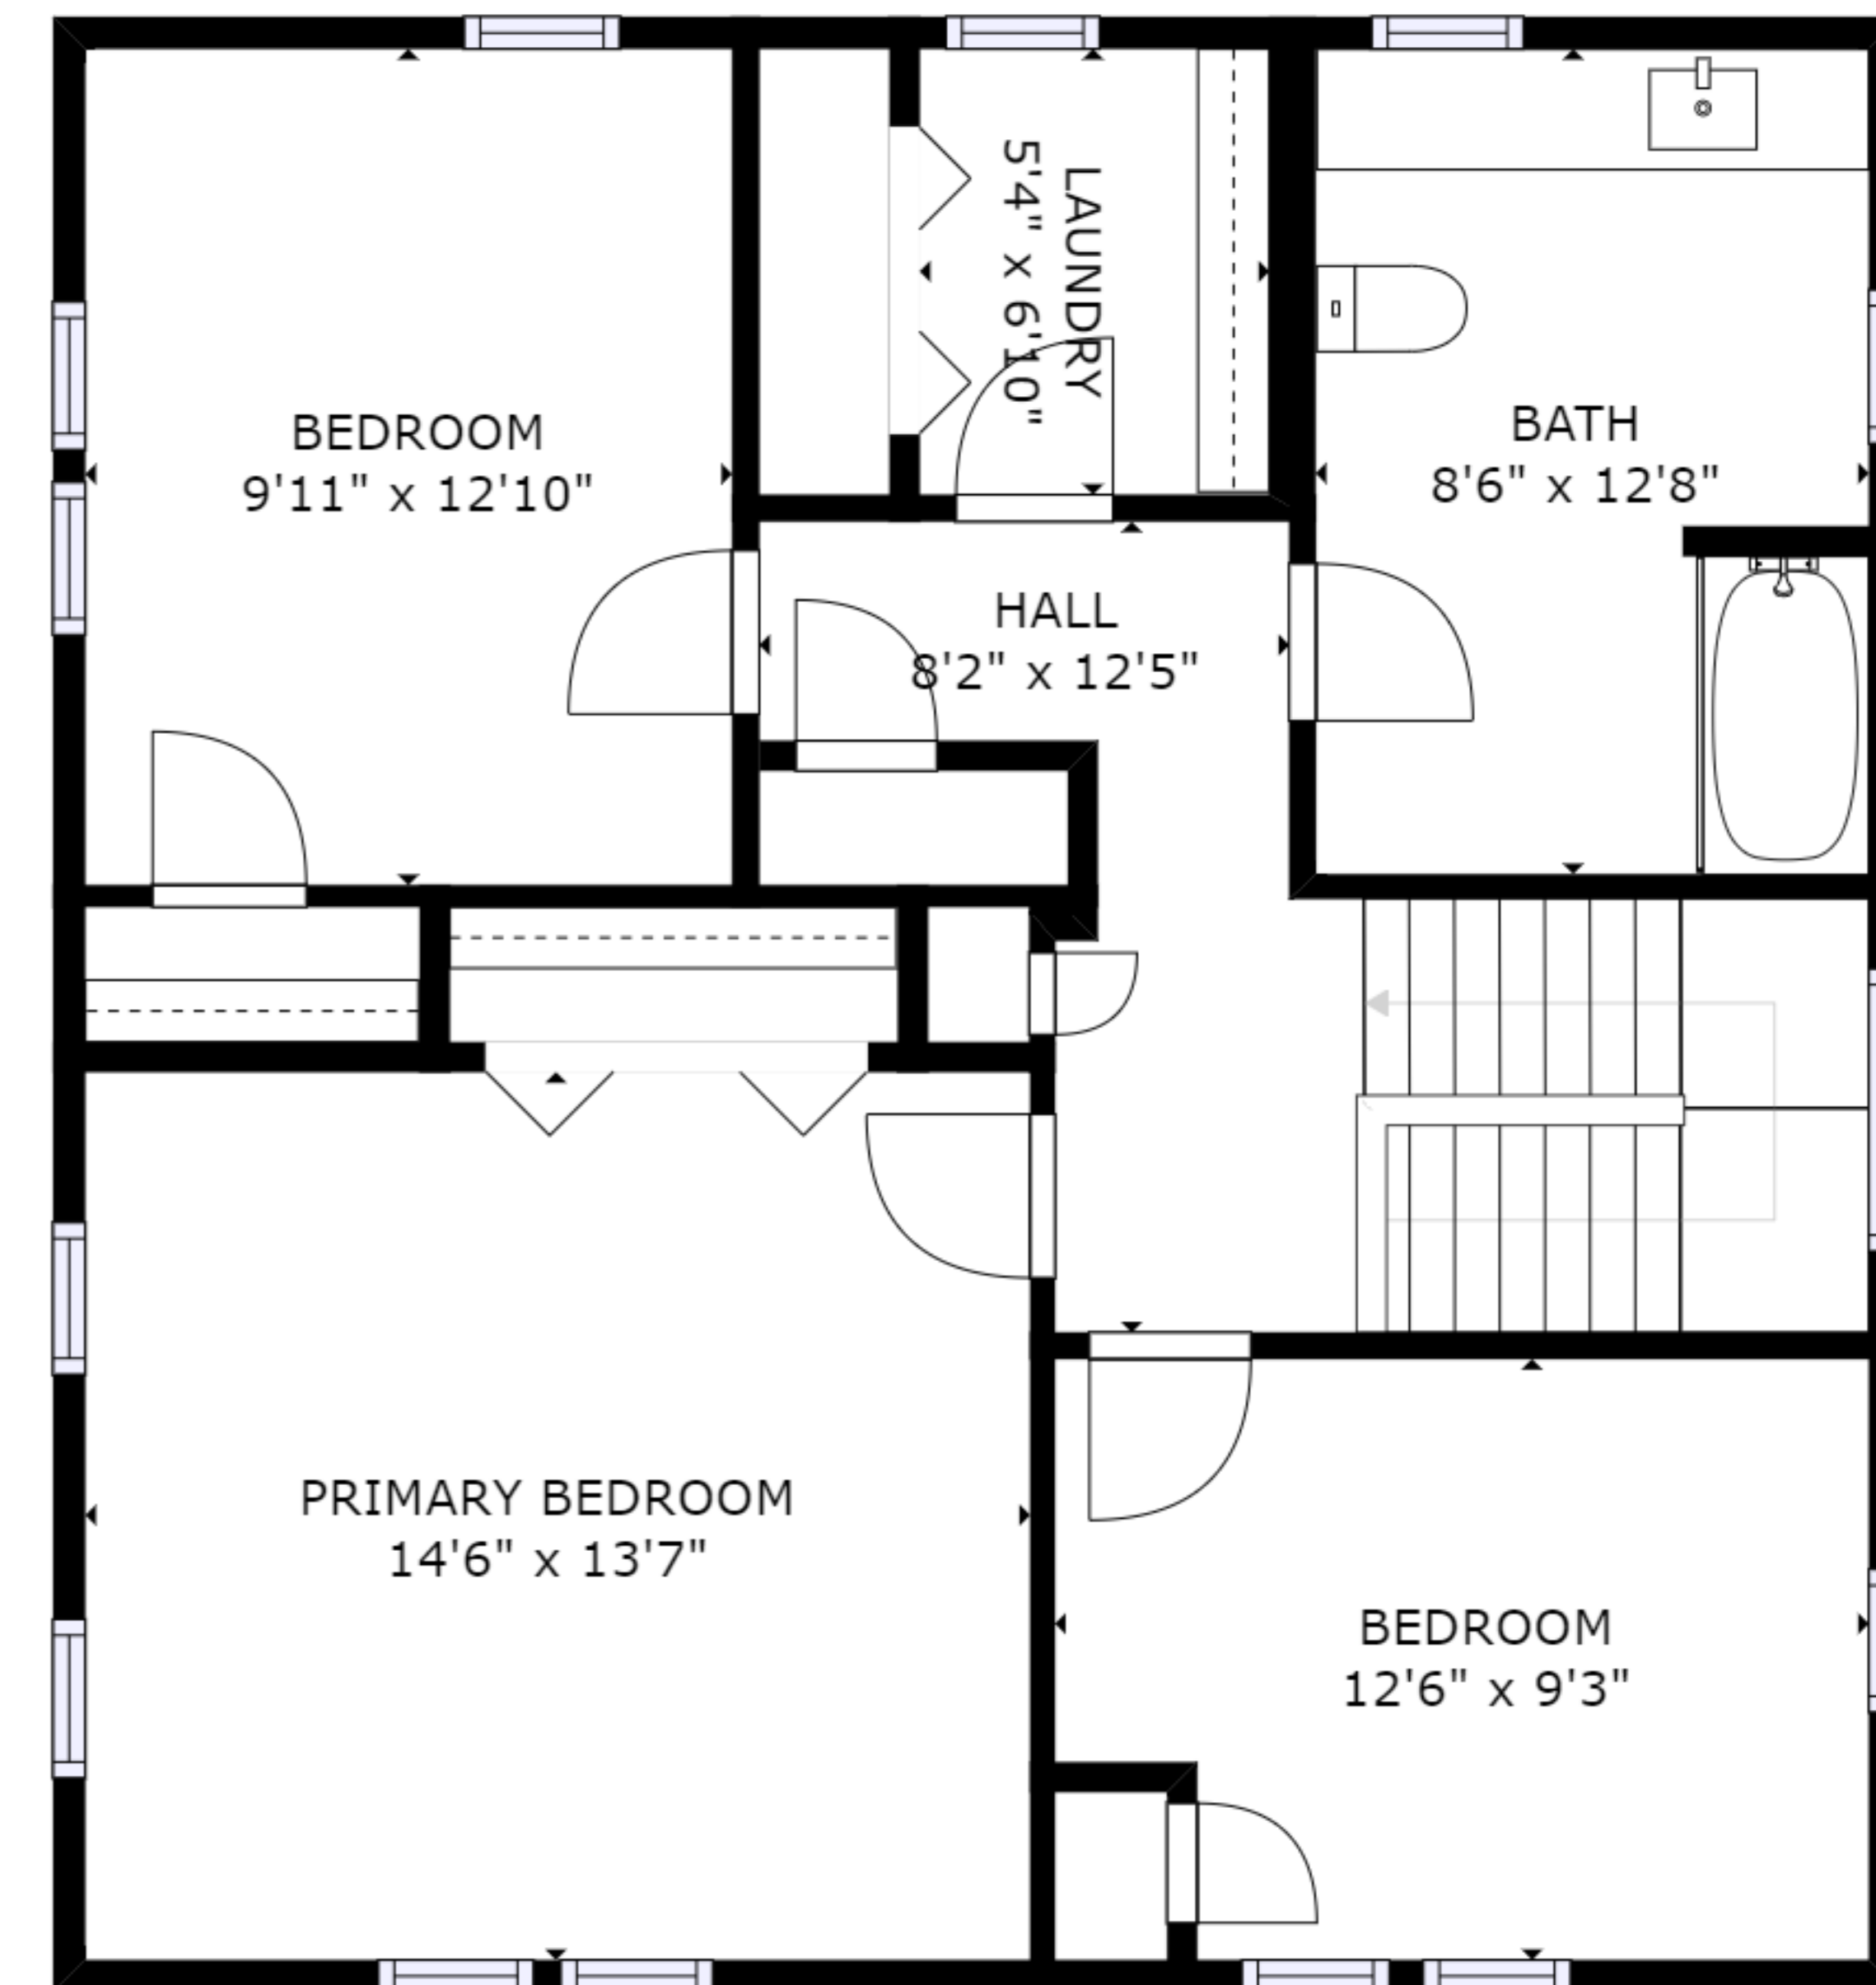

FLOOR 1

FLOOR 2

FLOOR 3

GROSS INTERNAL AREA
 FLOOR 1: 1000 sq. ft, FLOOR 2: 1045 sq. ft
 FLOOR 3: 801 sq. ft
 TOTAL: 2846 sq. ft

SIZES AND DIMENSIONS ARE APPROXIMATE, ACTUAL MAY VARY.