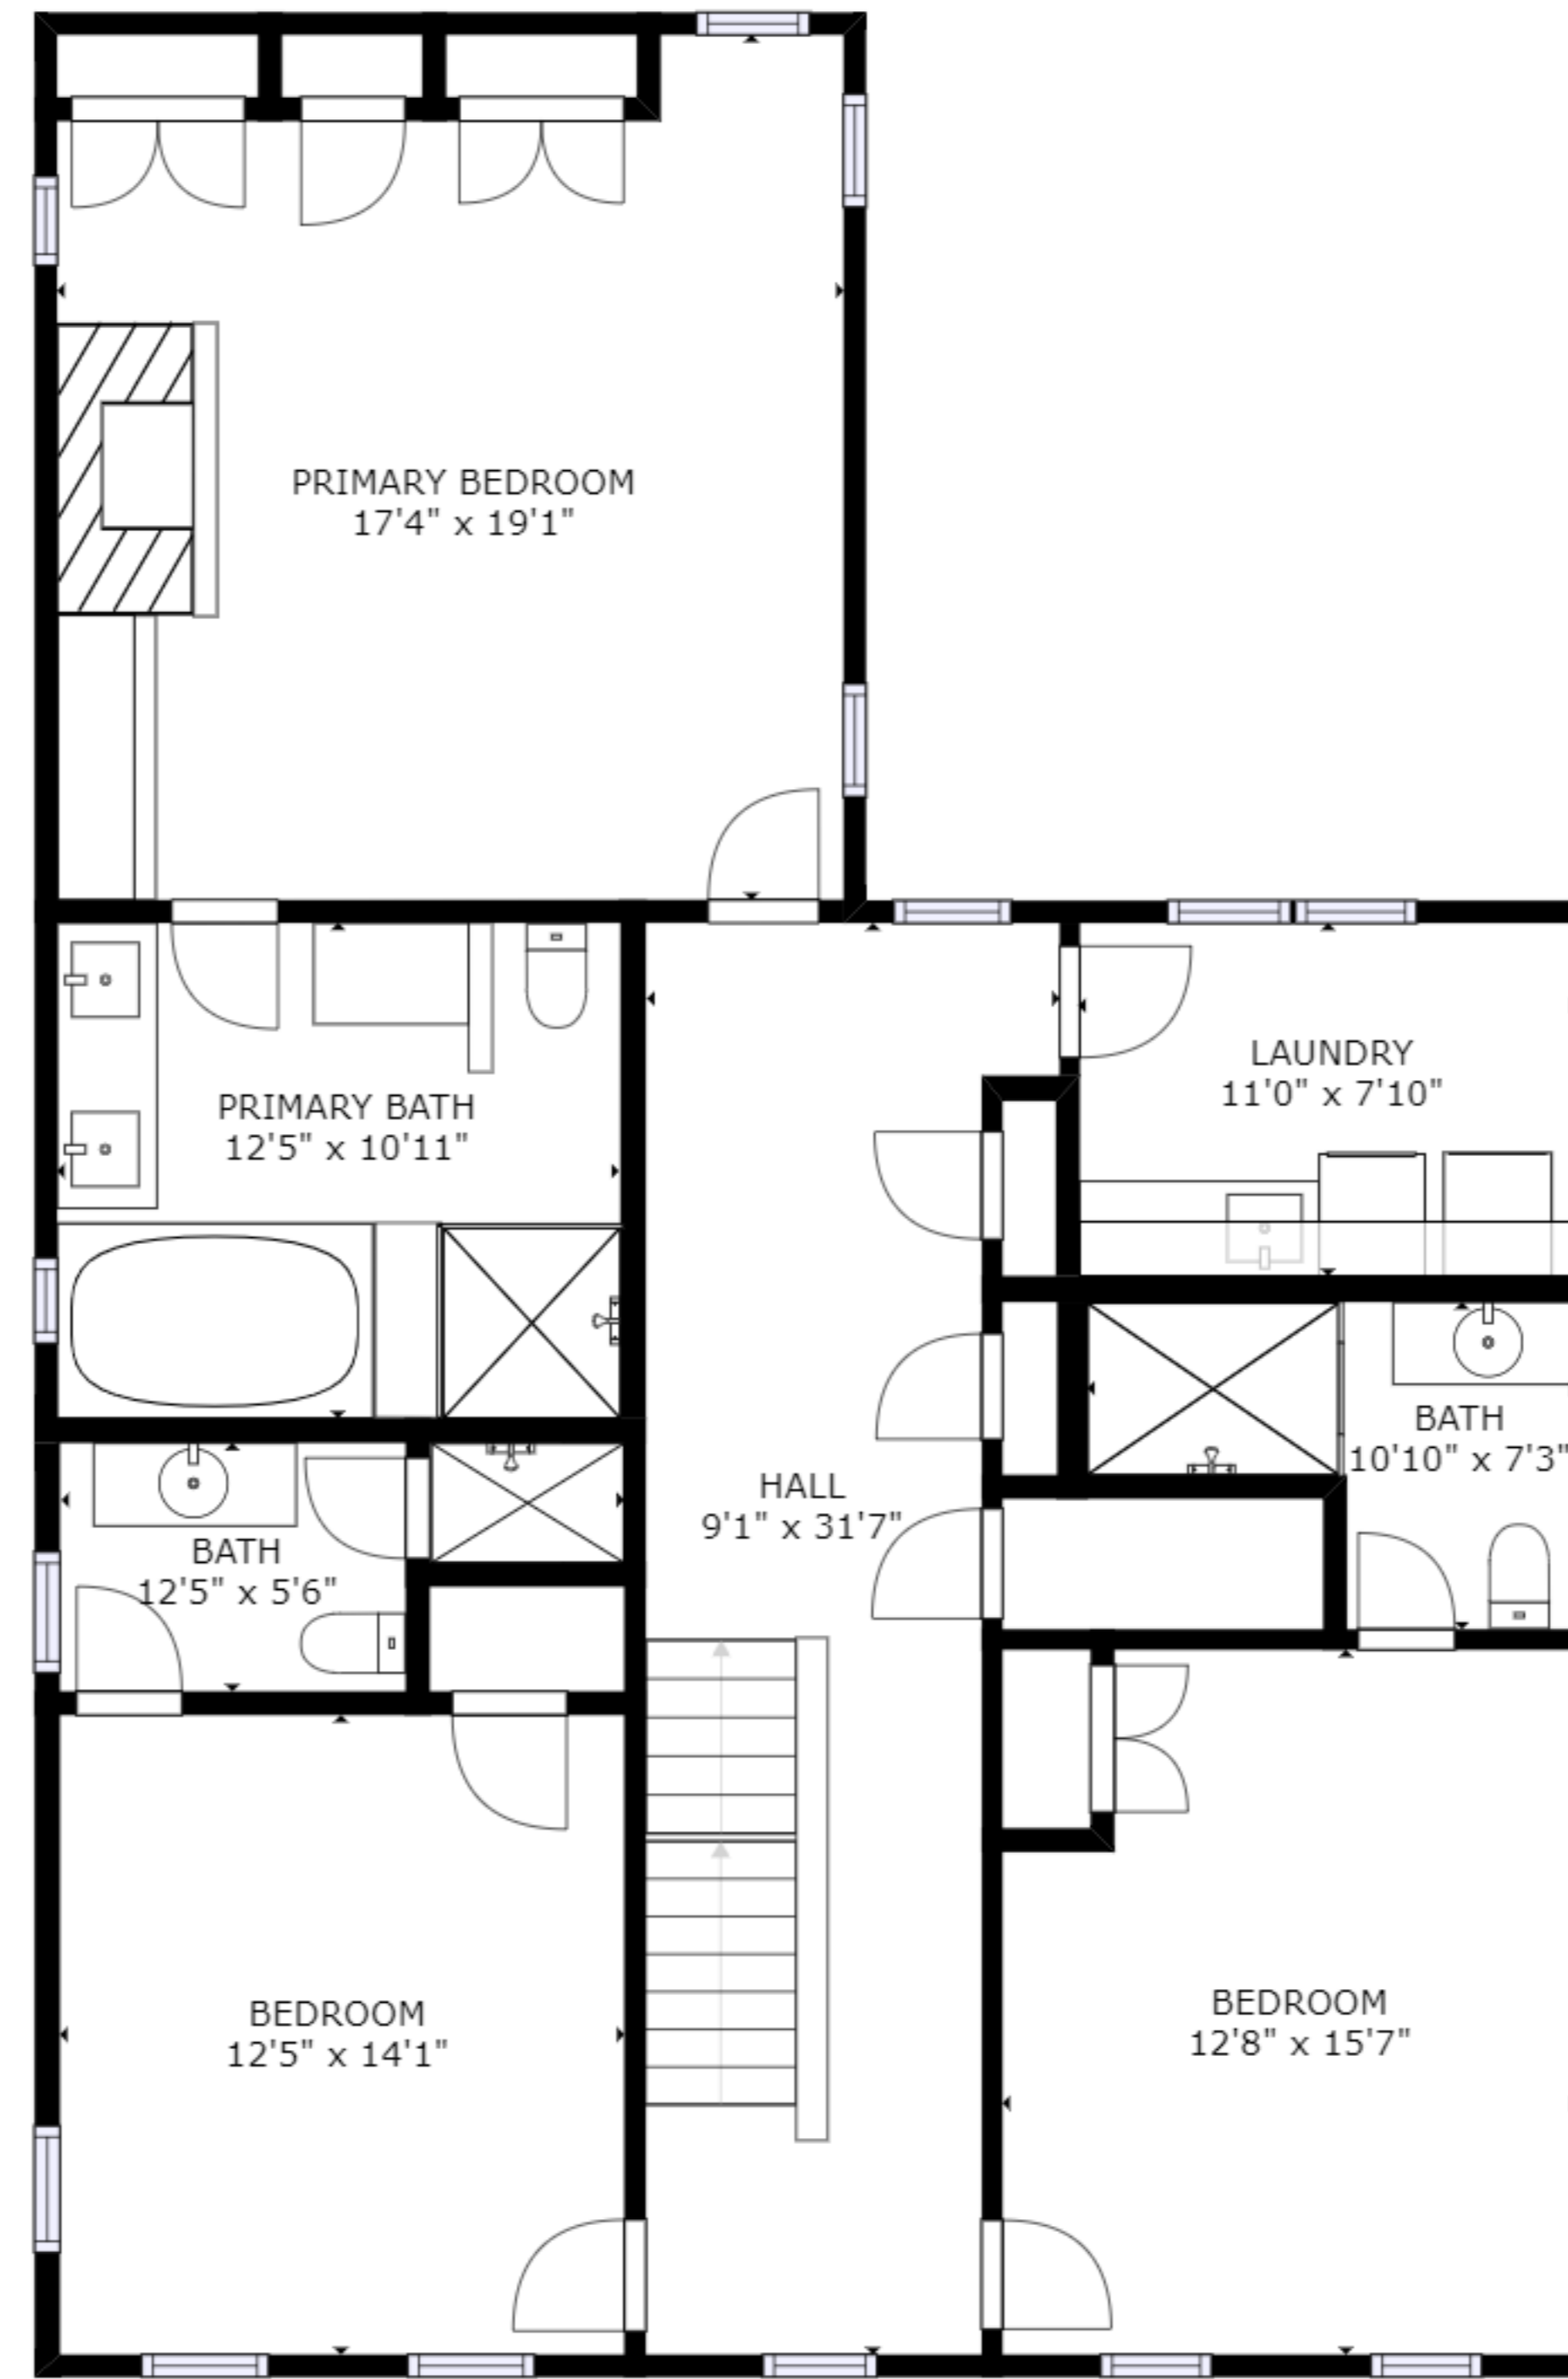

FLOOR 1

FLOOR 2

FLOOR 3

FLOOR 4

GROSS INTERNAL AREA  
 FLOOR 1: 545 sq. ft, FLOOR 2: 1708 sq. ft  
 FLOOR 3: 1399 sq. ft, FLOOR 4: 586 sq. ft  
 EXCLUDED AREAS: , REDUCED HEADROOM BELOW 1.5M: 76 sq. ft  
 TOTAL: 4237 sq. ft  
 SIZES AND DIMENSIONS ARE APPROXIMATE, ACTUAL MAY VARY.