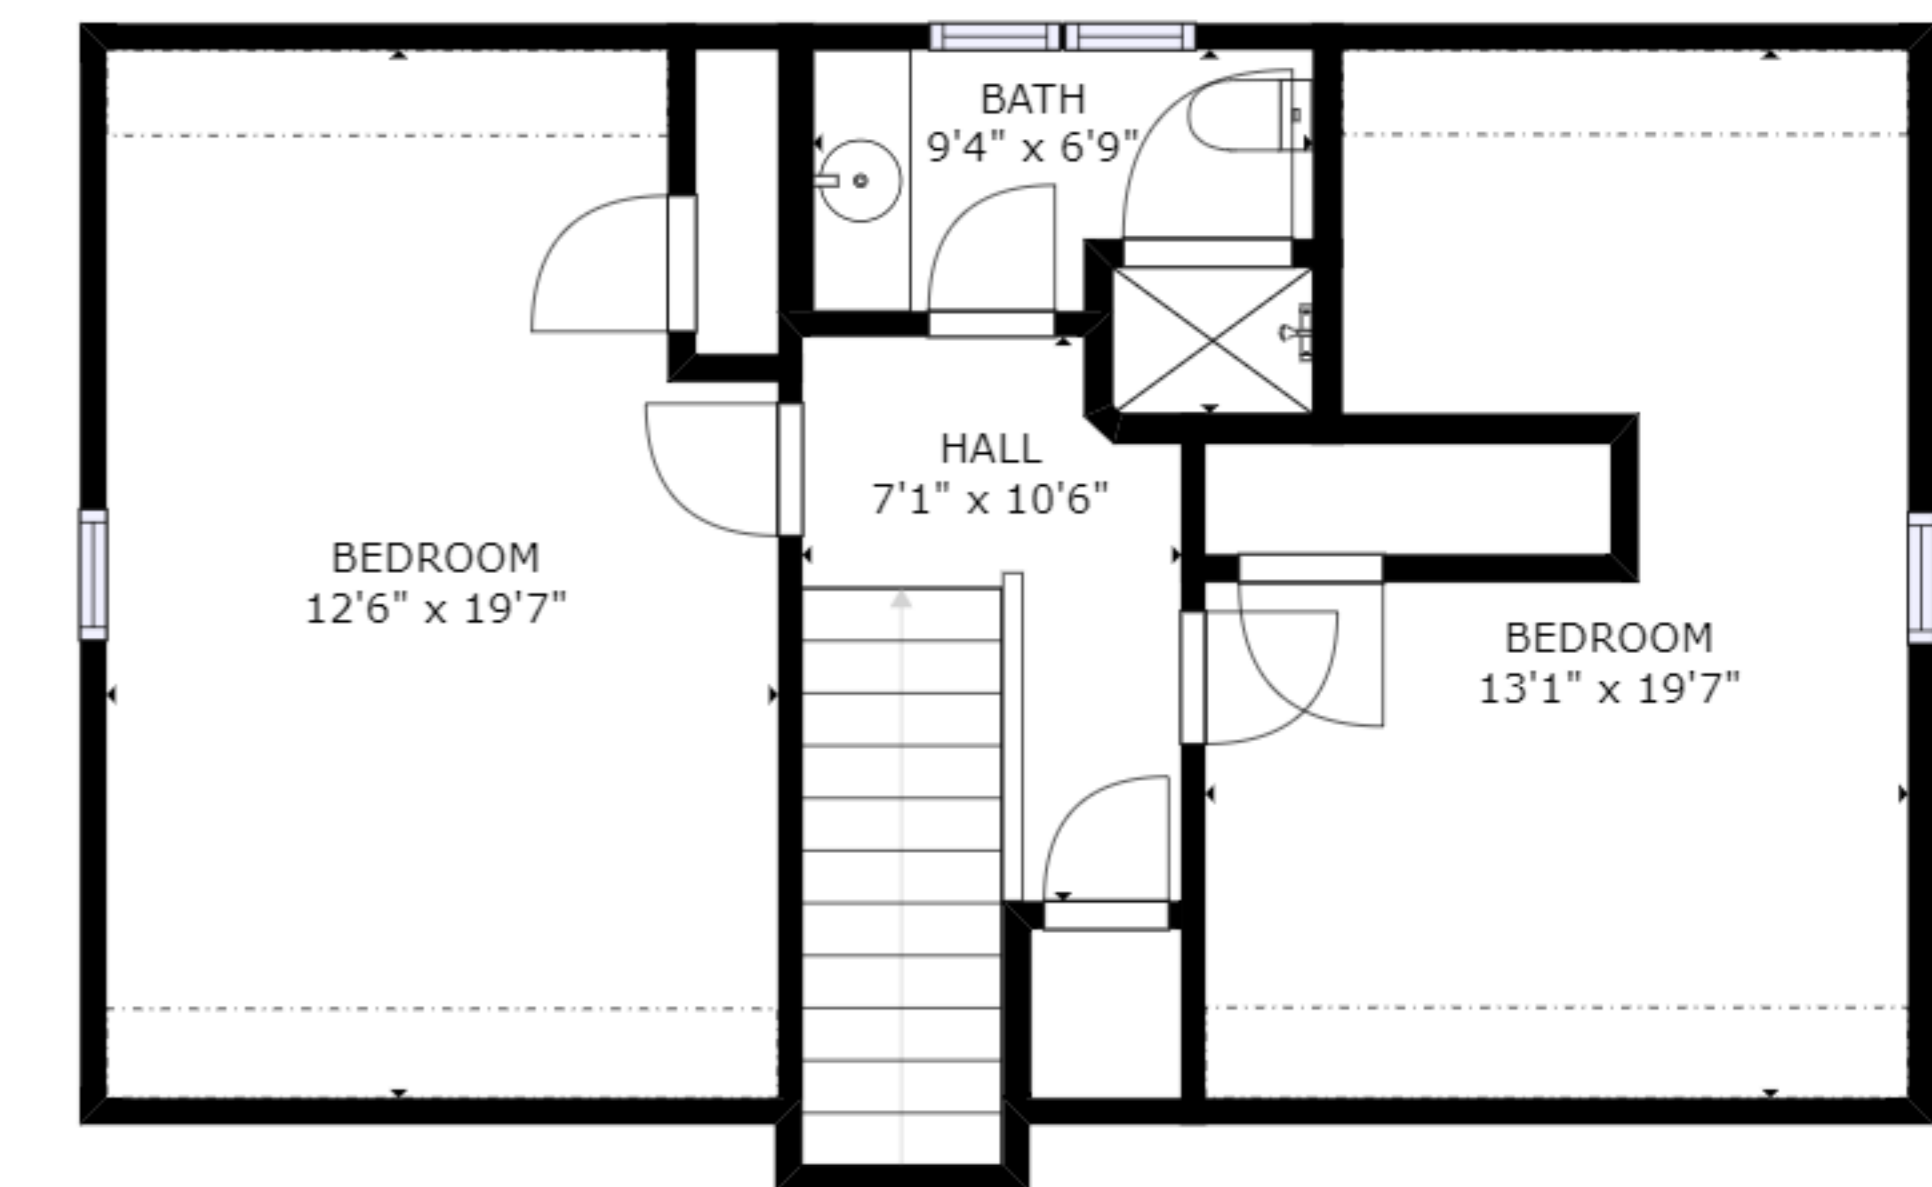

FLOOR 1

FLOOR 2

FLOOR 3

FLOOR 4

GROSS INTERNAL AREA  
 FLOOR 1: 545 sq. ft, FLOOR 2: 1708 sq. ft  
 FLOOR 3: 1399 sq. ft, FLOOR 4: 586 sq. ft  
 EXCLUDED AREAS: , REDUCED HEADROOM BELOW 1.5M: 76 sq. ft  
 TOTAL: 4237 sq. ft  
 SIZES AND DIMENSIONS ARE APPROXIMATE, ACTUAL MAY VARY.