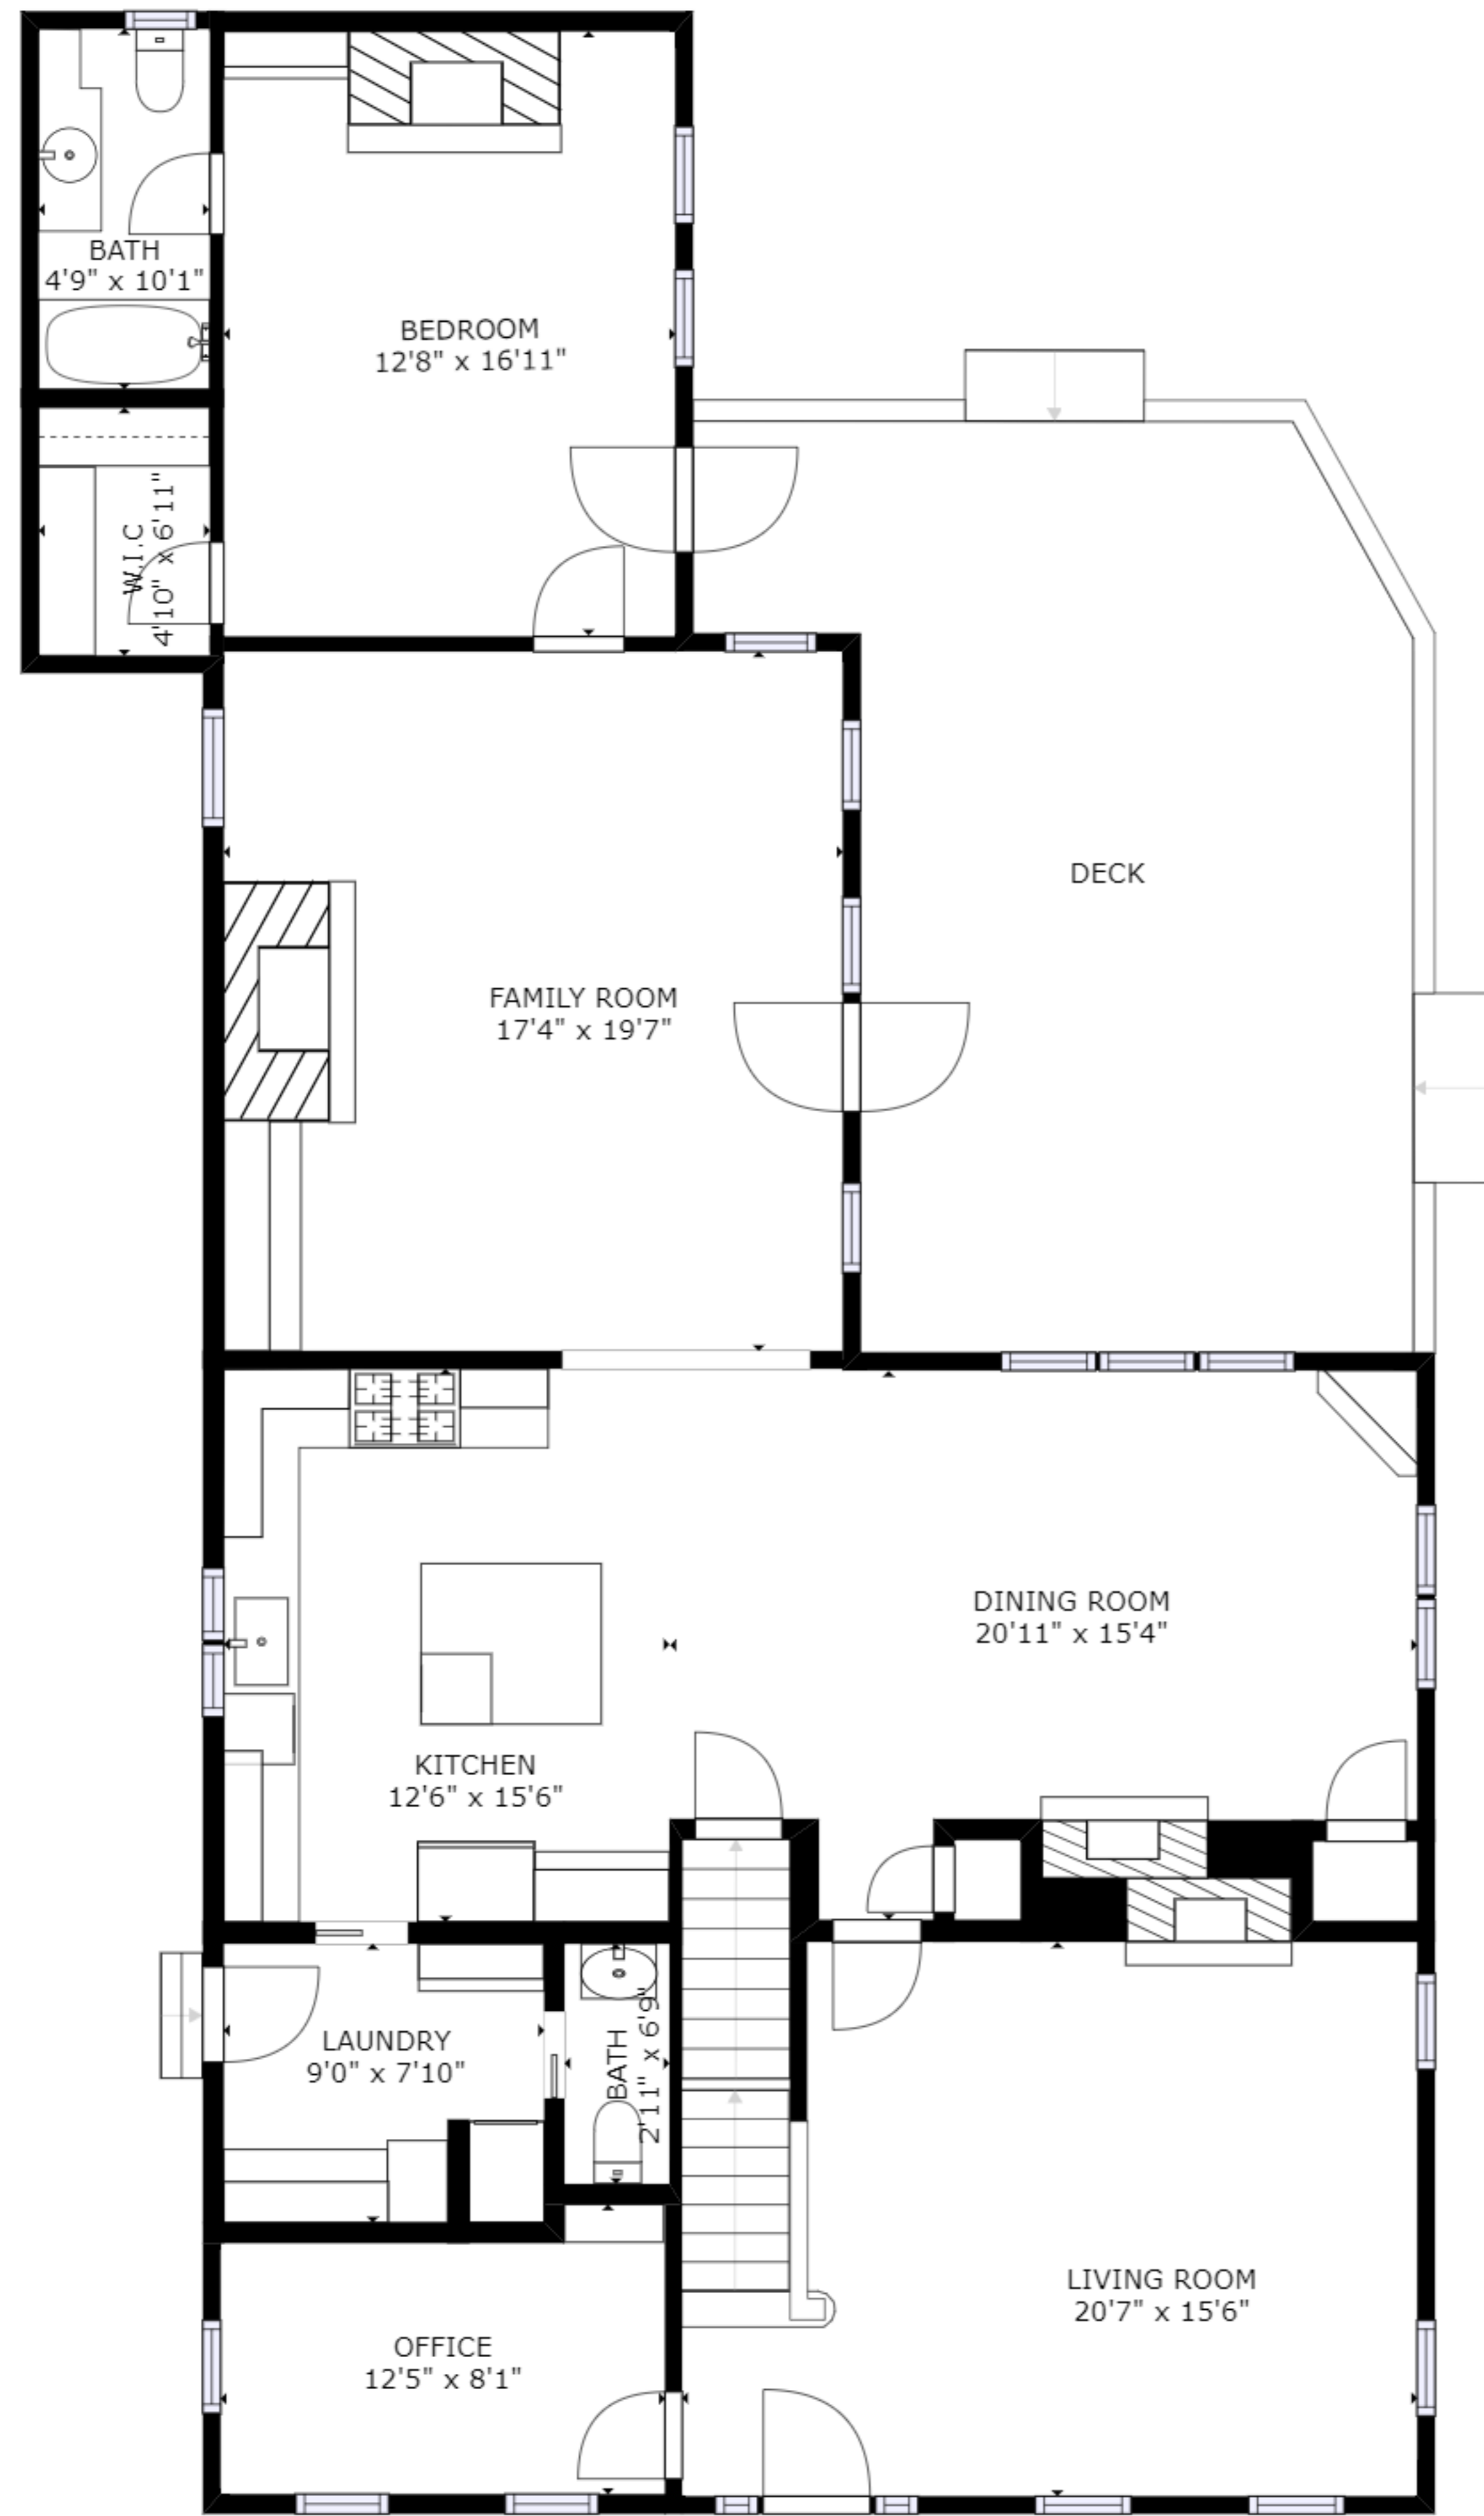

FLOOR 1

FLOOR 2

FLOOR 3

FLOOR 4

GROSS INTERNAL AREA  
 FLOOR 1: 545 sq. ft, FLOOR 2: 1708 sq. ft  
 FLOOR 3: 1399 sq. ft, FLOOR 4: 586 sq. ft  
 EXCLUDED AREAS: , REDUCED HEADROOM BELOW 1.5M: 76 sq. ft  
 TOTAL: 4237 sq. ft  
 SIZES AND DIMENSIONS ARE APPROXIMATE, ACTUAL MAY VARY.