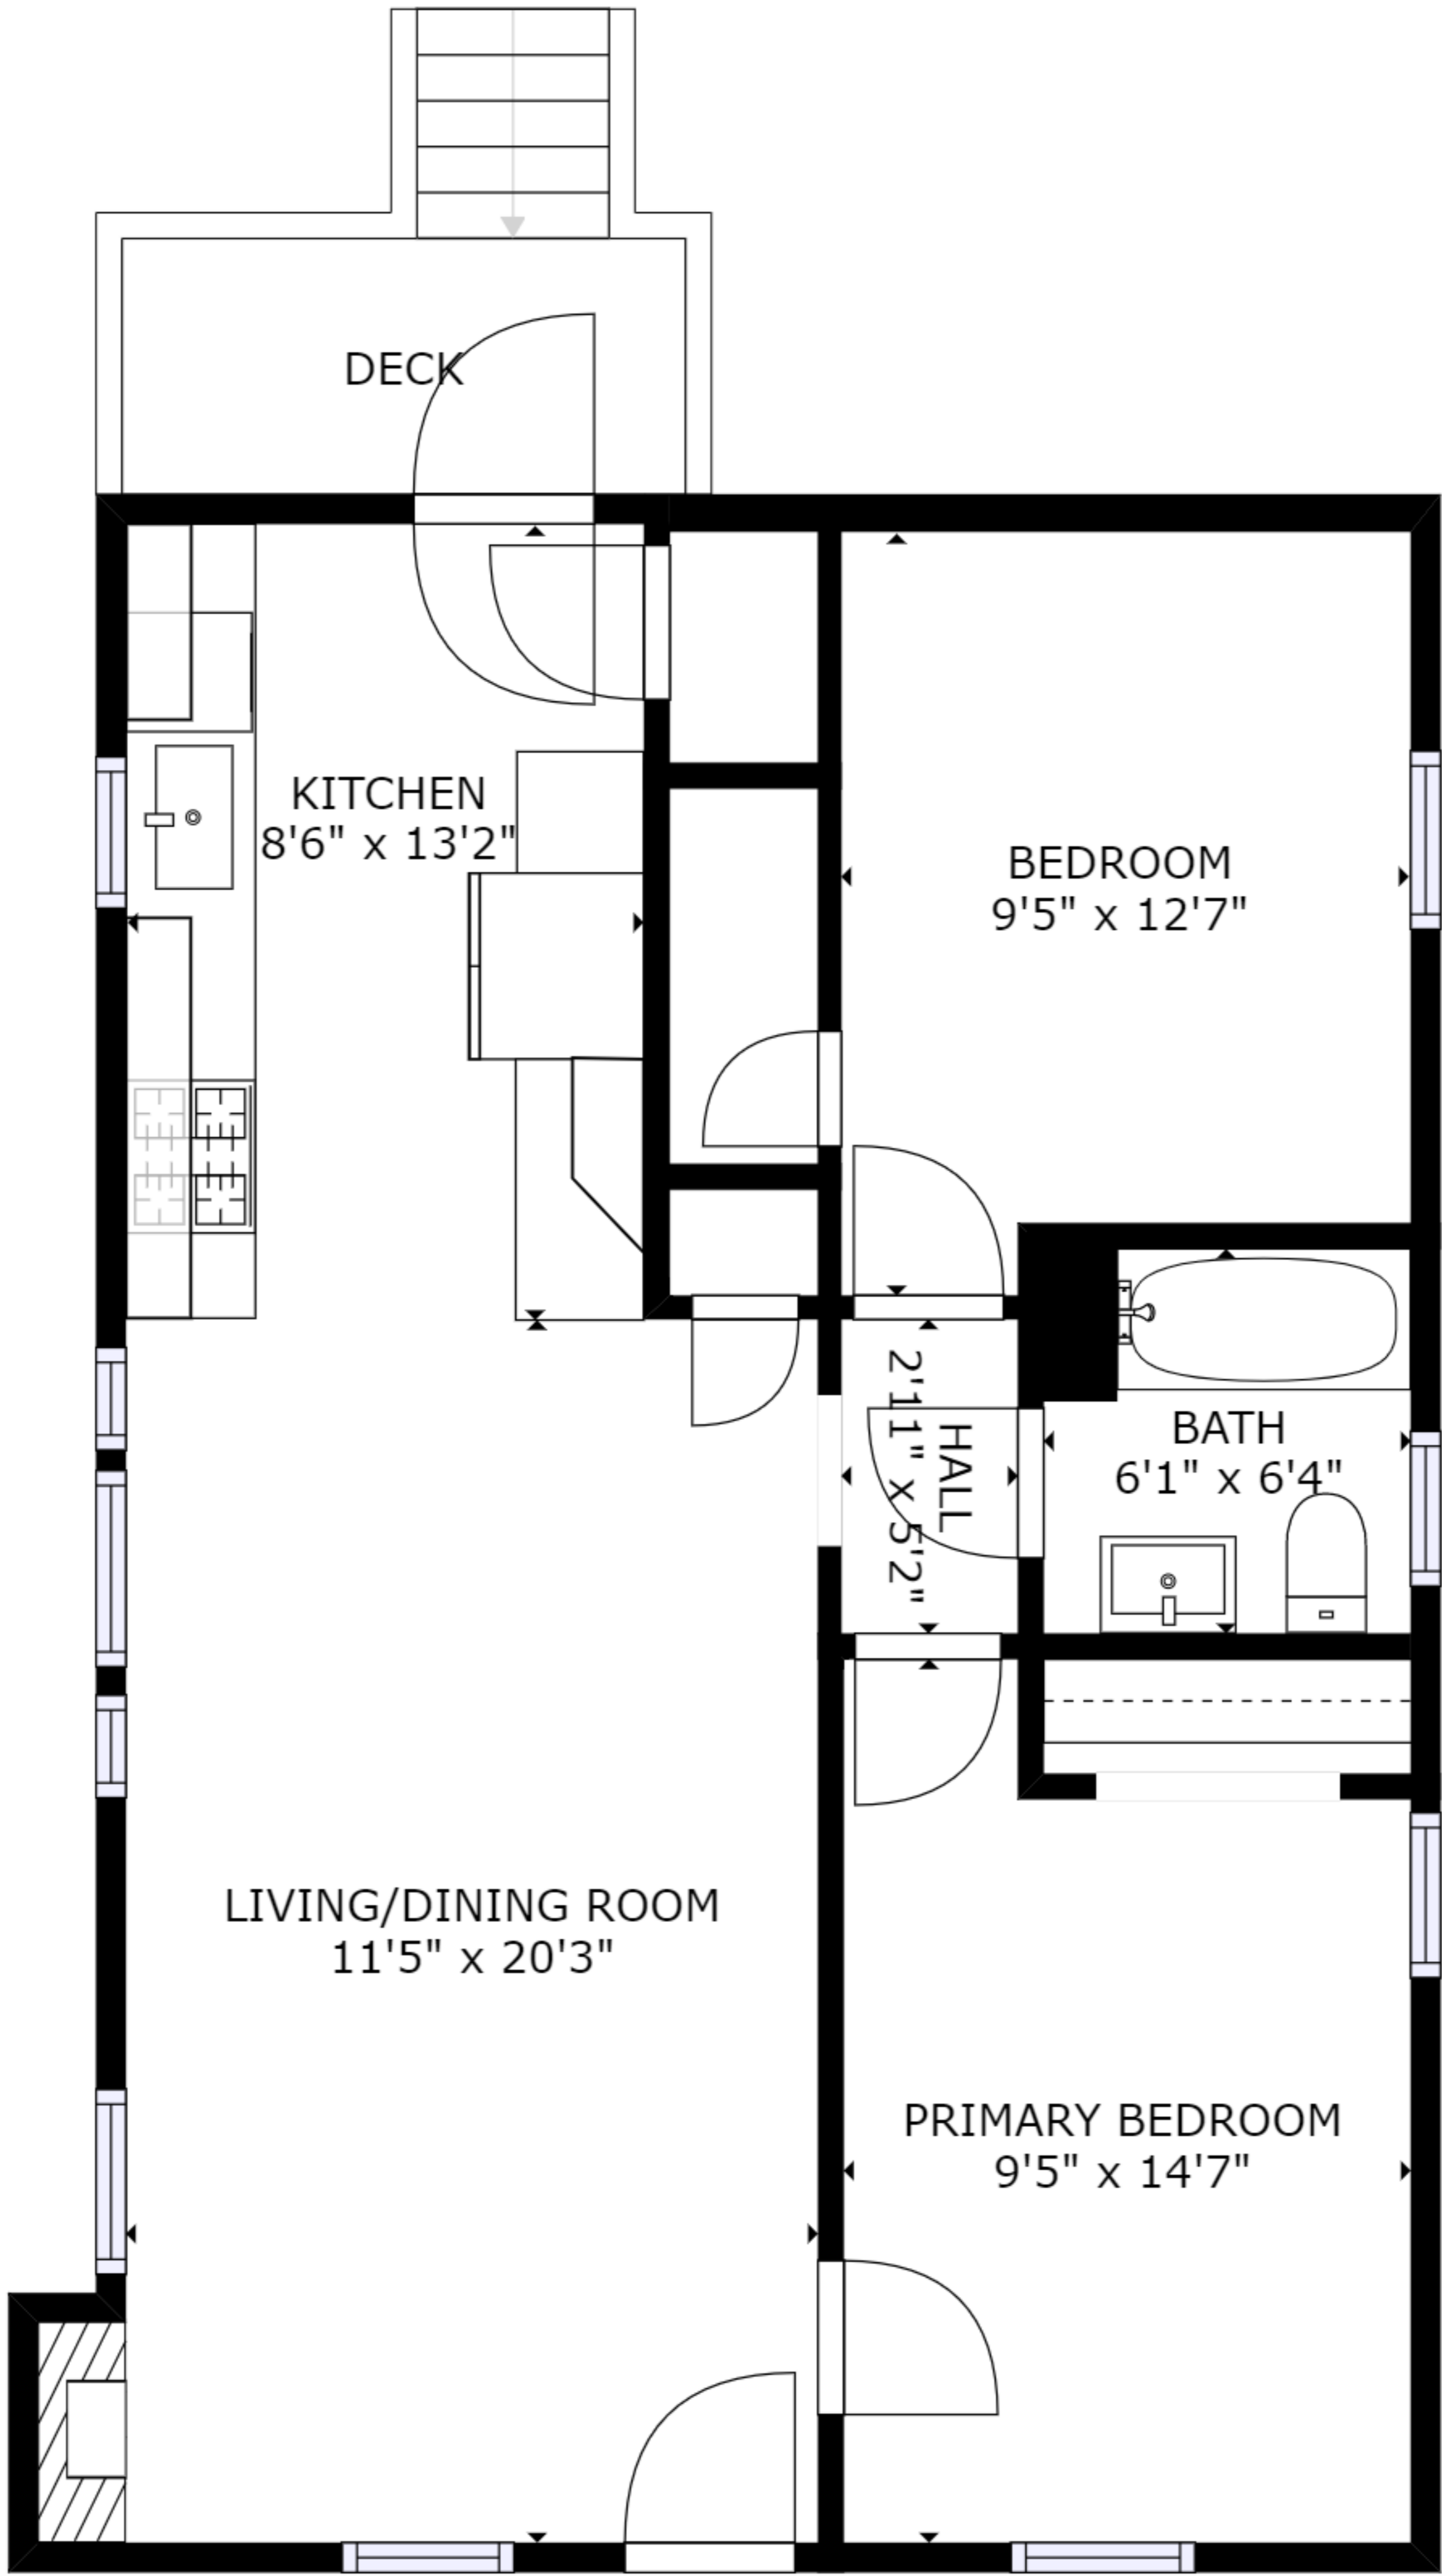

10 MILLER LANE FIRST FLOOR

FLOOR 1

GROSS INTERNAL AREA
FLOOR 1: 714 sq. ft
TOTAL: 714 sq. ft

SIZES AND DIMENSIONS ARE APPROXIMATE, ACTUAL MAY VARY.

10 MILLER LANE LOWER LEVEL

FLOOR 1

GROSS INTERNAL AREA
FLOOR 1: 553 sq. ft
TOTAL: 553 sq. ft

SIZES AND DIMENSIONS ARE APPROXIMATE, ACTUAL MAY VARY.