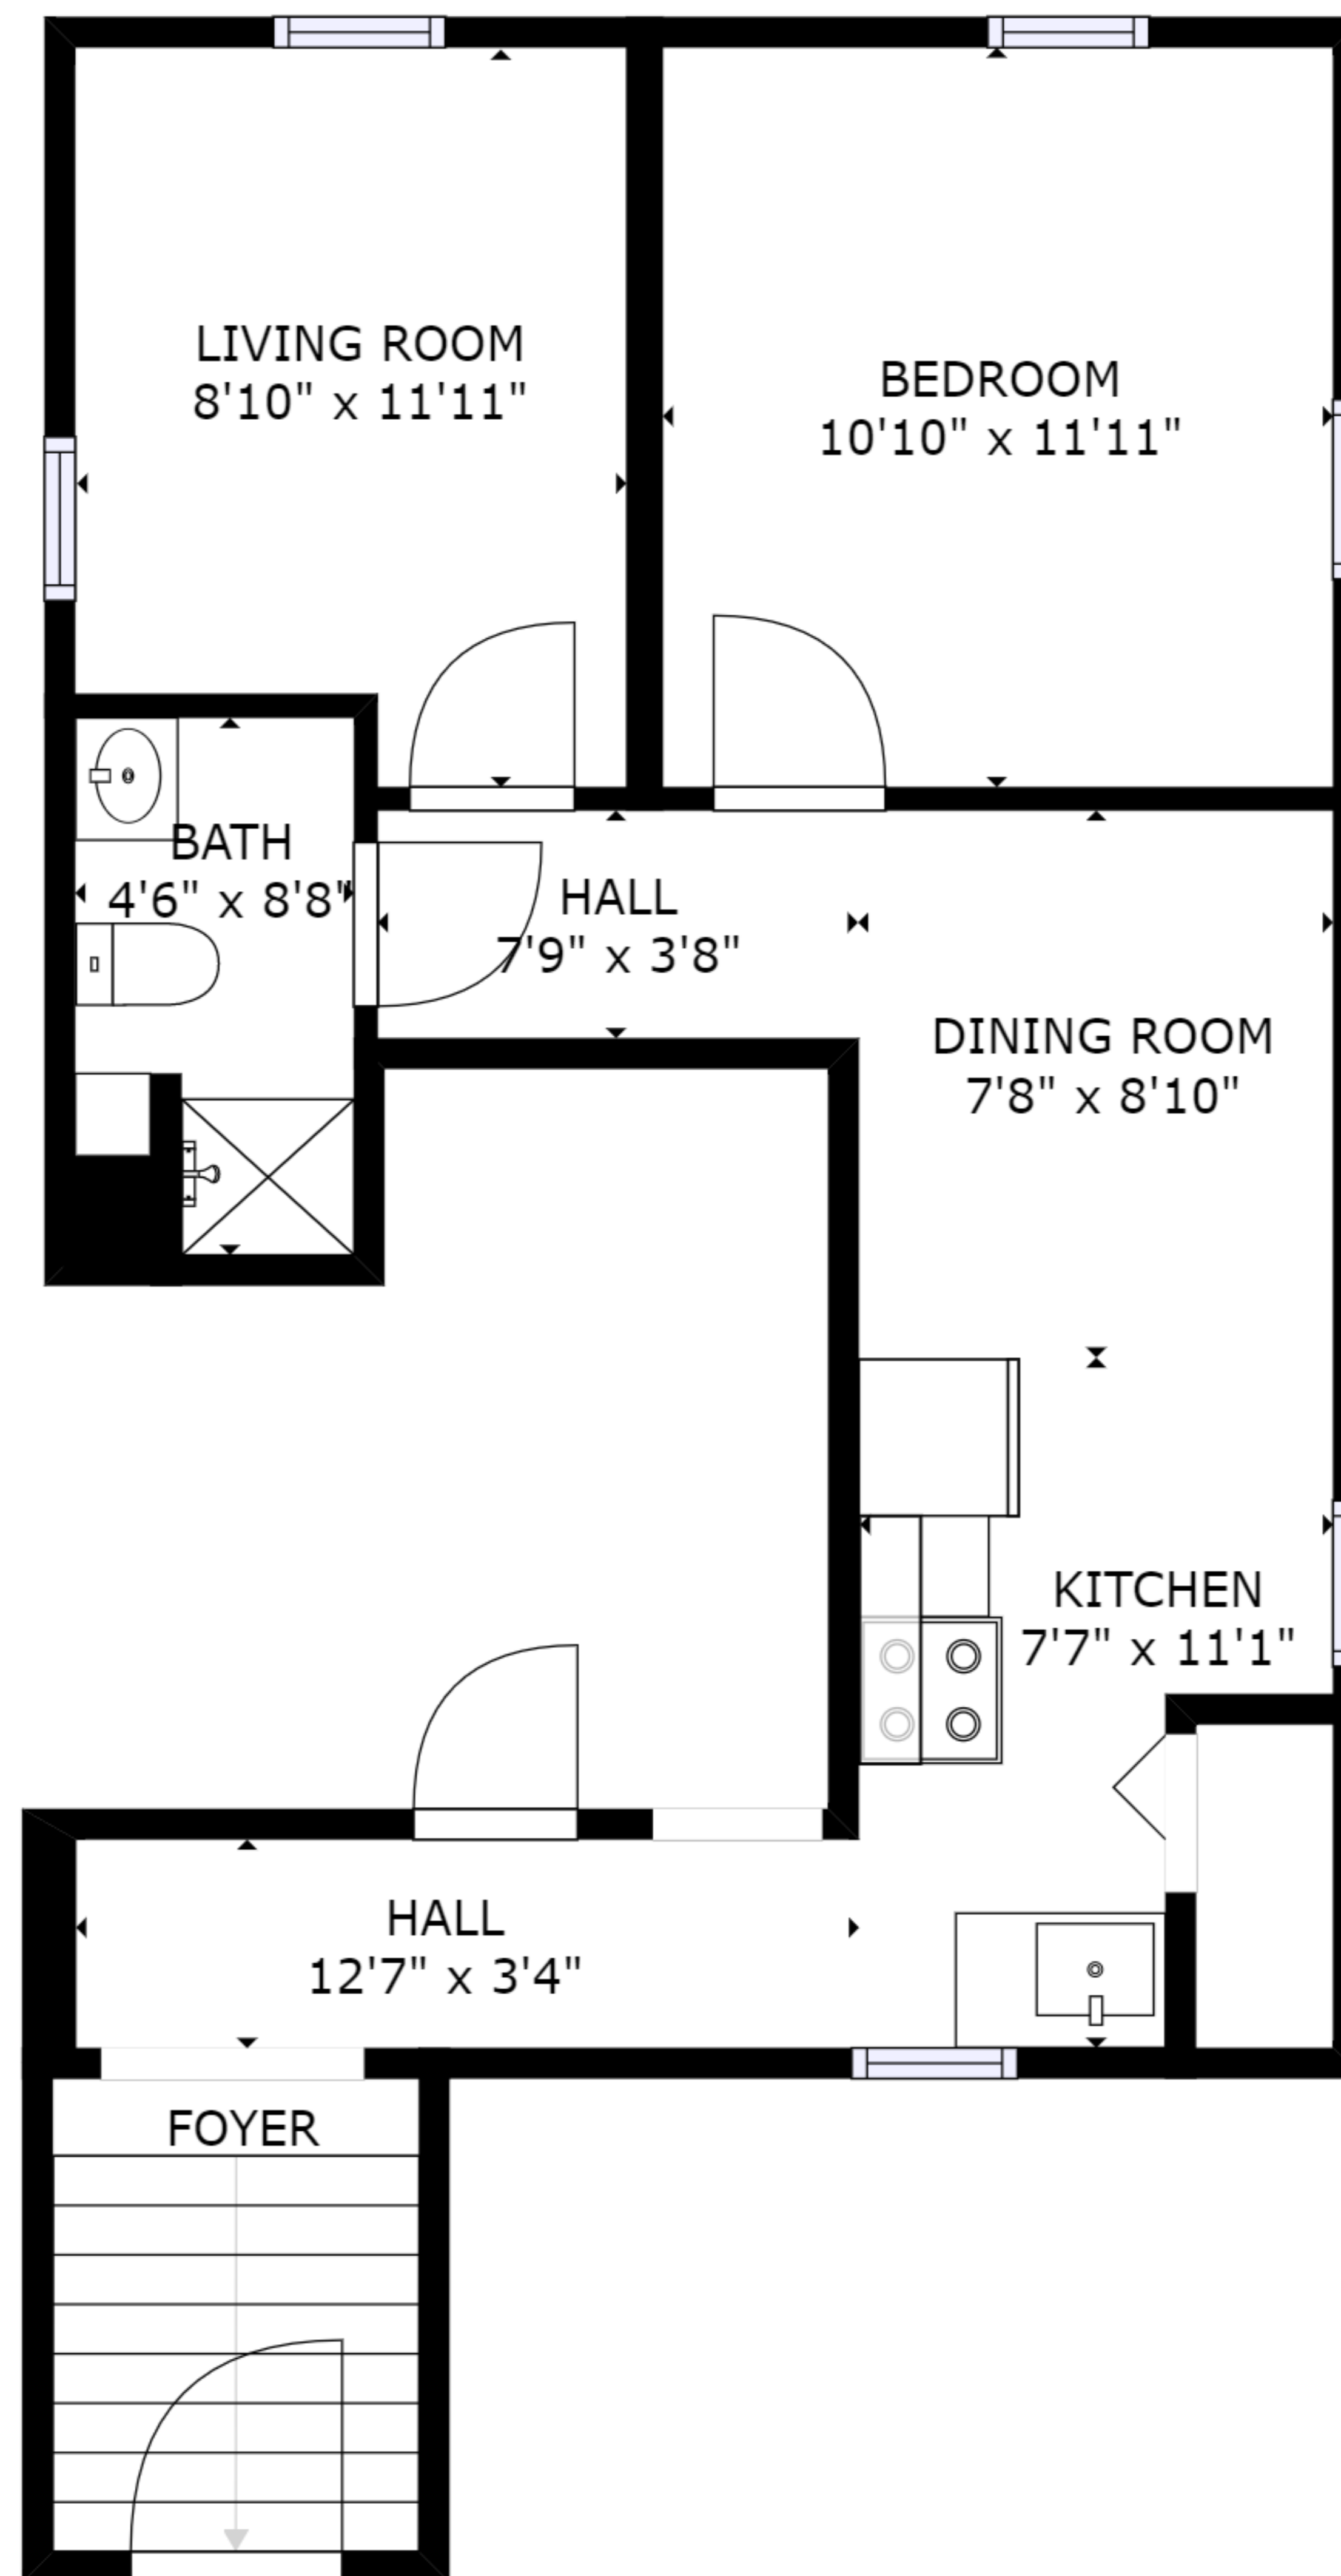

10 MILLER LANE FIRST FLOOR

FLOOR 1

GROSS INTERNAL AREA
FLOOR 1: 714 sq. ft
TOTAL: 714 sq. ft

SIZES AND DIMENSIONS ARE APPROXIMATE, ACTUAL MAY VARY.

10 MILLER LANE LOWER LEVEL

FLOOR 1

GROSS INTERNAL AREA
FLOOR 1: 553 sq. ft
TOTAL: 553 sq. ft

SIZES AND DIMENSIONS ARE APPROXIMATE, ACTUAL MAY VARY.