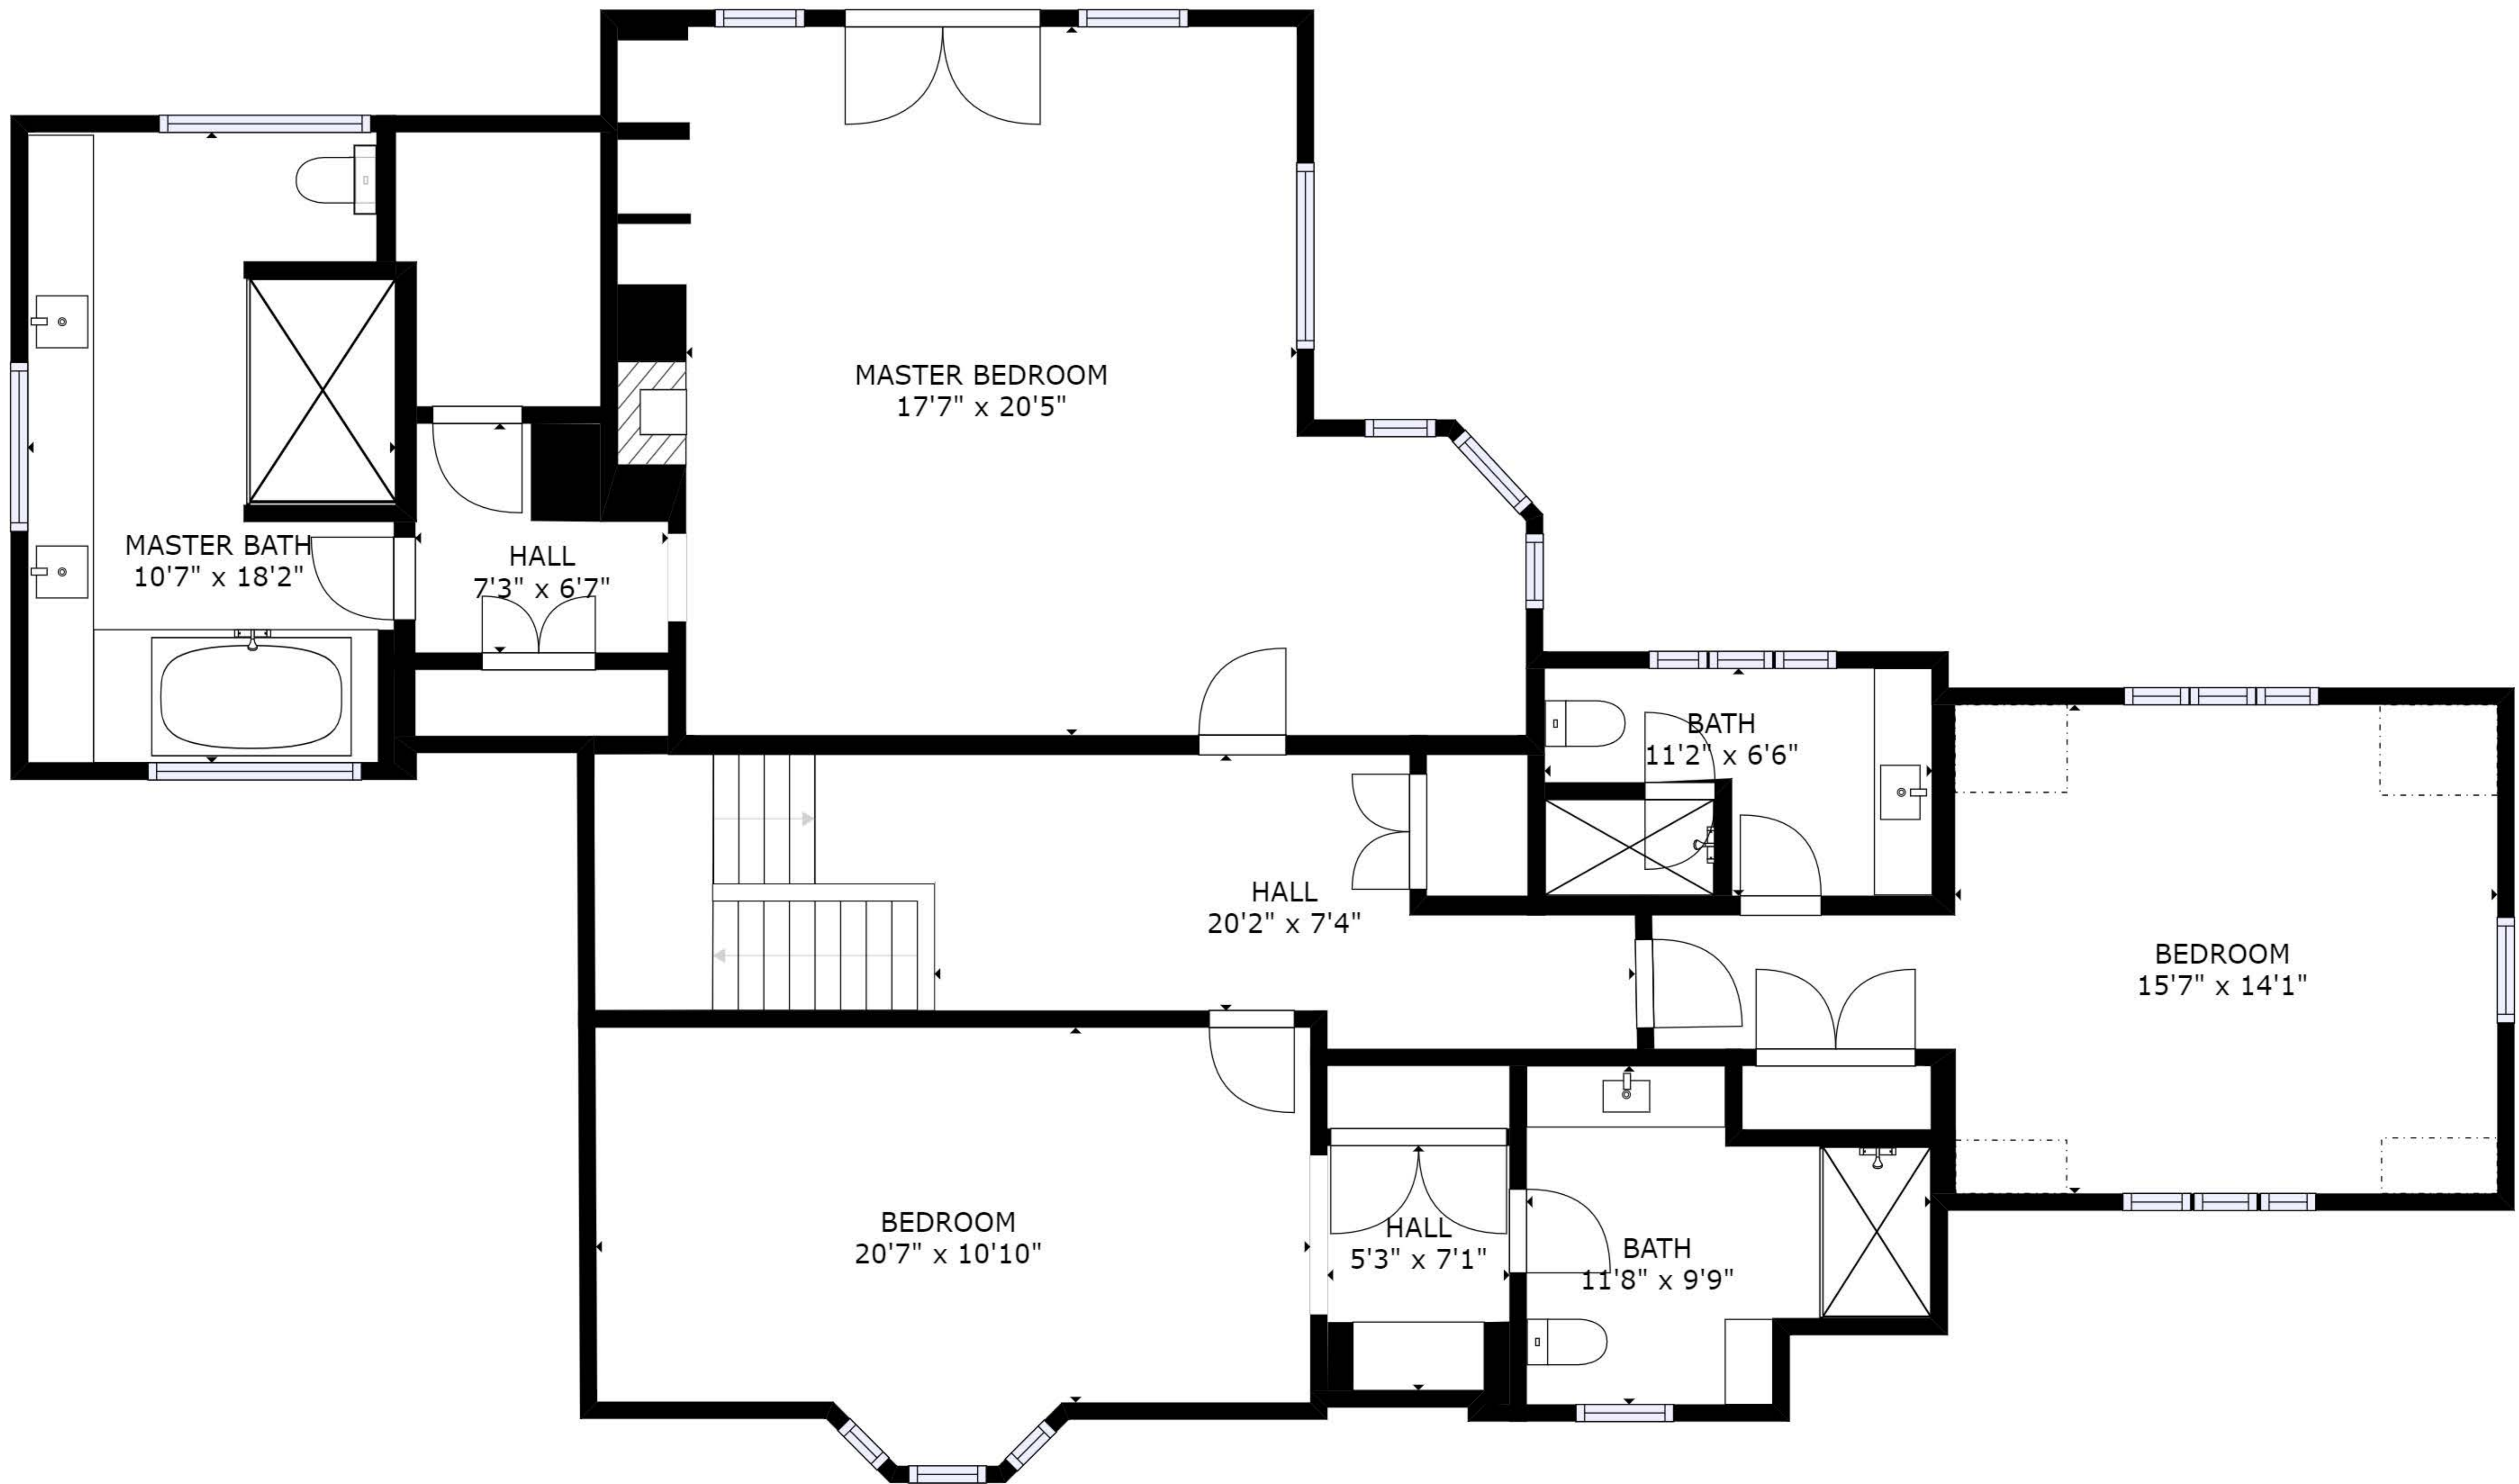

GROSS INTERNAL AREA
 FLOOR 1: 1993 sq ft, FLOOR 2: 2685 sq ft
 FLOOR 3: 1715 sq ft, EXCLUDED AREAS:
 REDUCED HEADROOM BELOW 1.5M: 27 sq ft
 TOTAL: 6393 sq ft

SIZES AND DIMENSIONS ARE APPROXIMATE, ACTUAL MAY VARY.