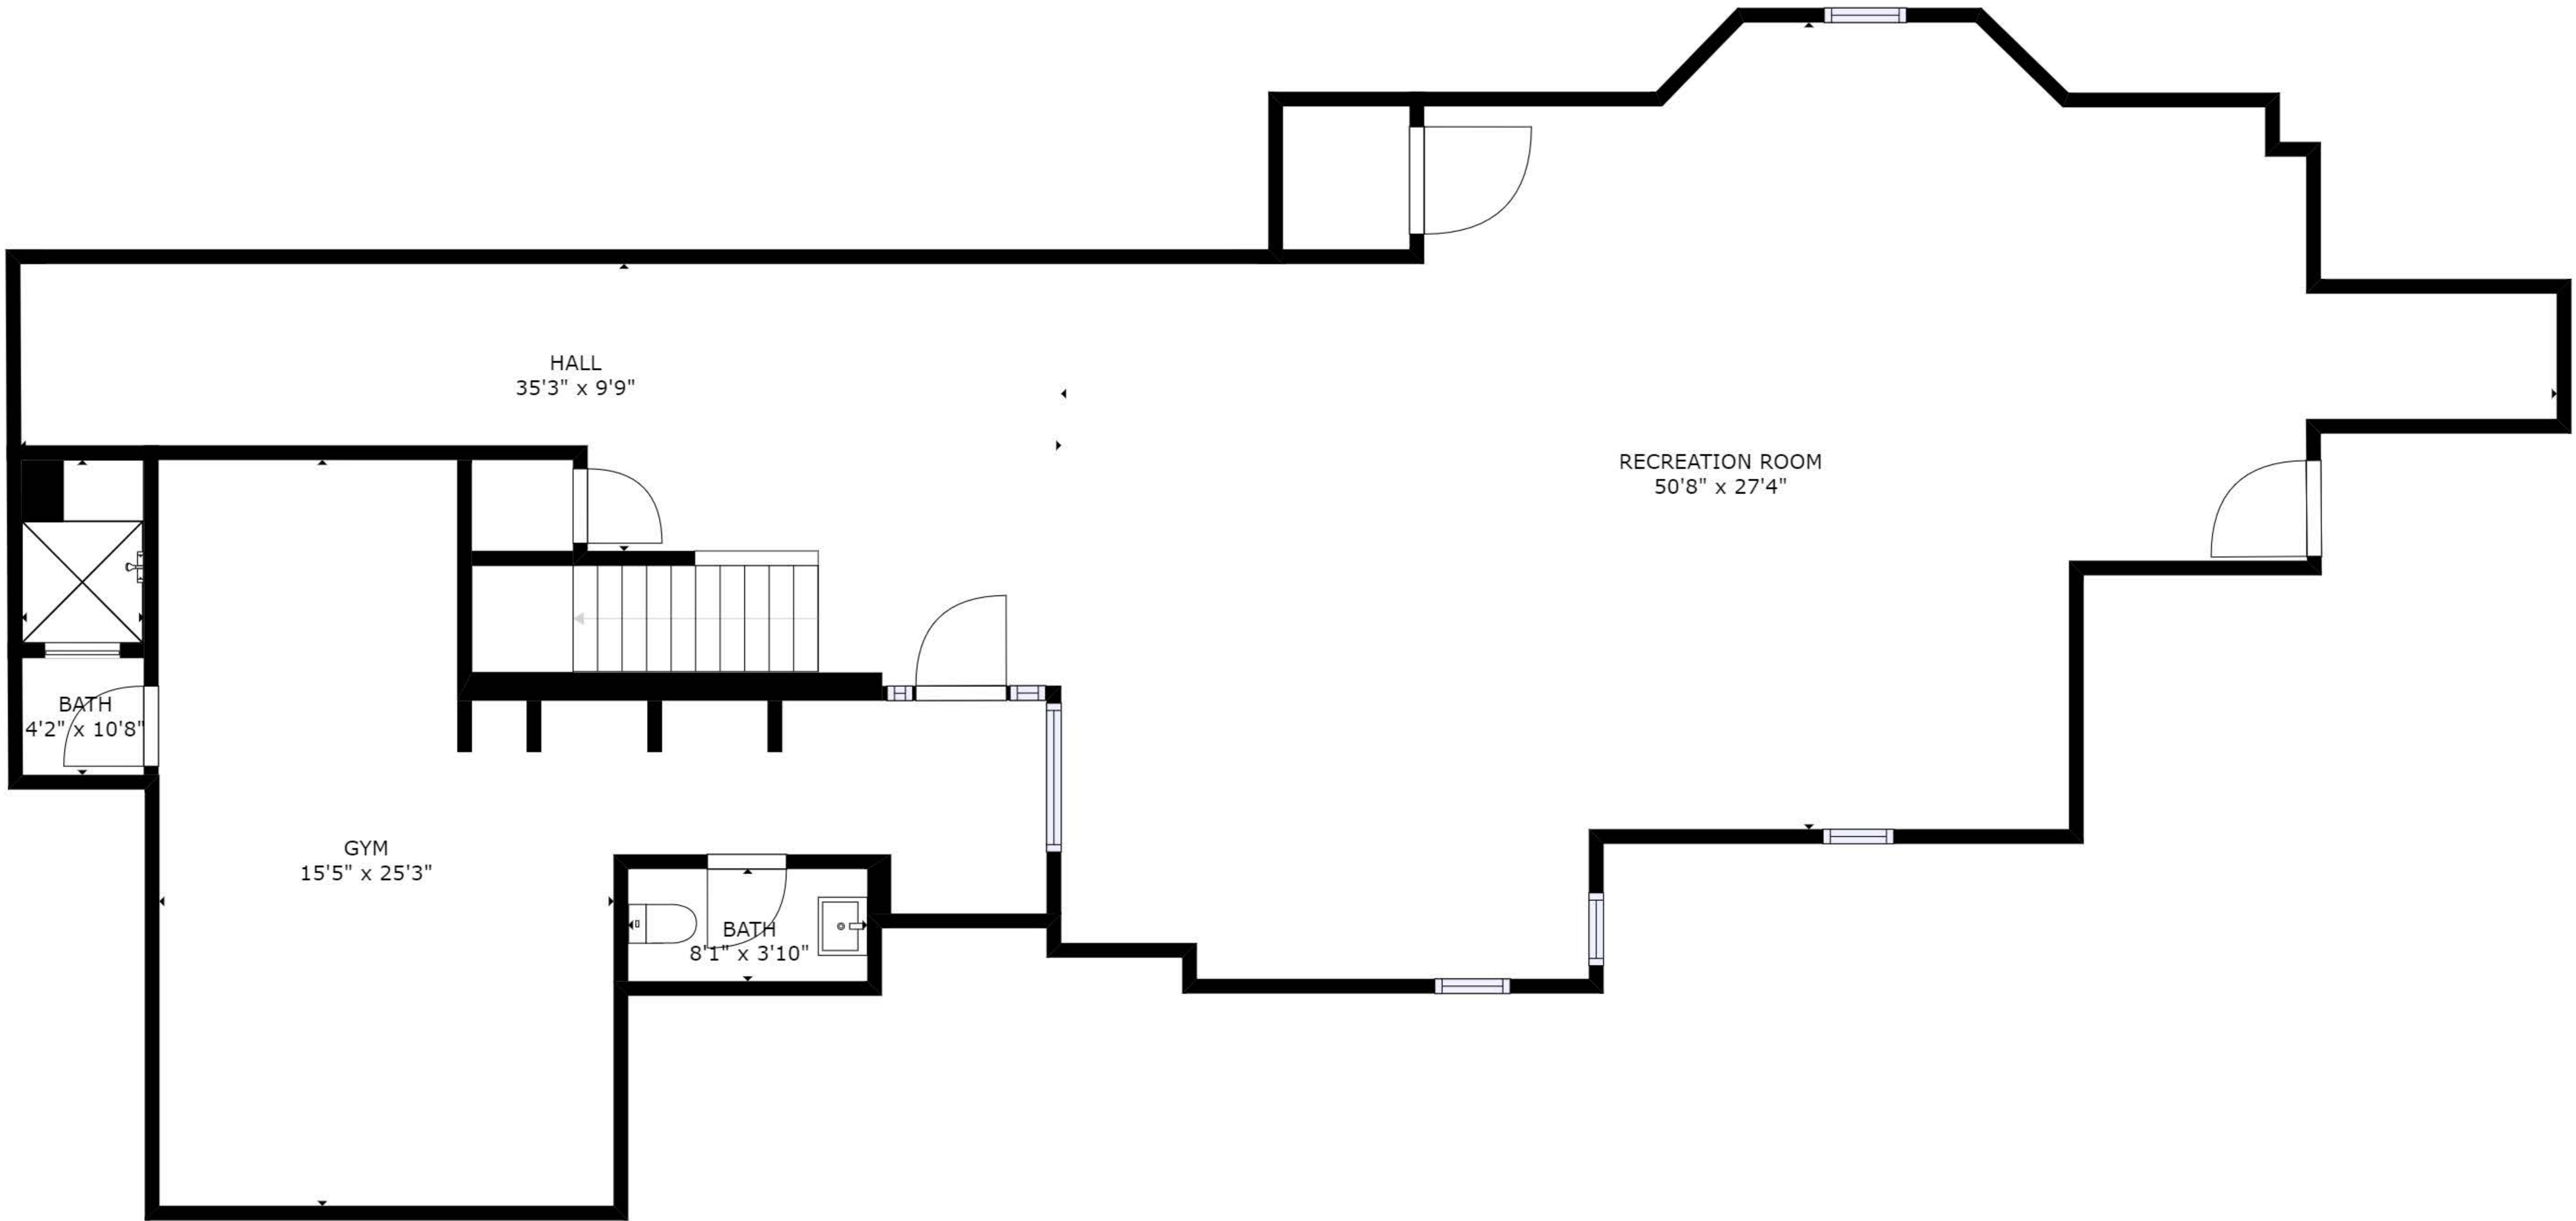

GROSS INTERNAL AREA
 FLOOR 1: 1993 sq ft, FLOOR 2: 2685 sq ft
 FLOOR 3: 1715 sq ft, EXCLUDED AREAS:
 REDUCED HEADROOM BELOW 1.5M: 27 sq ft
 TOTAL: 6393 sq ft

SIZES AND DIMENSIONS ARE APPROXIMATE, ACTUAL MAY VARY.