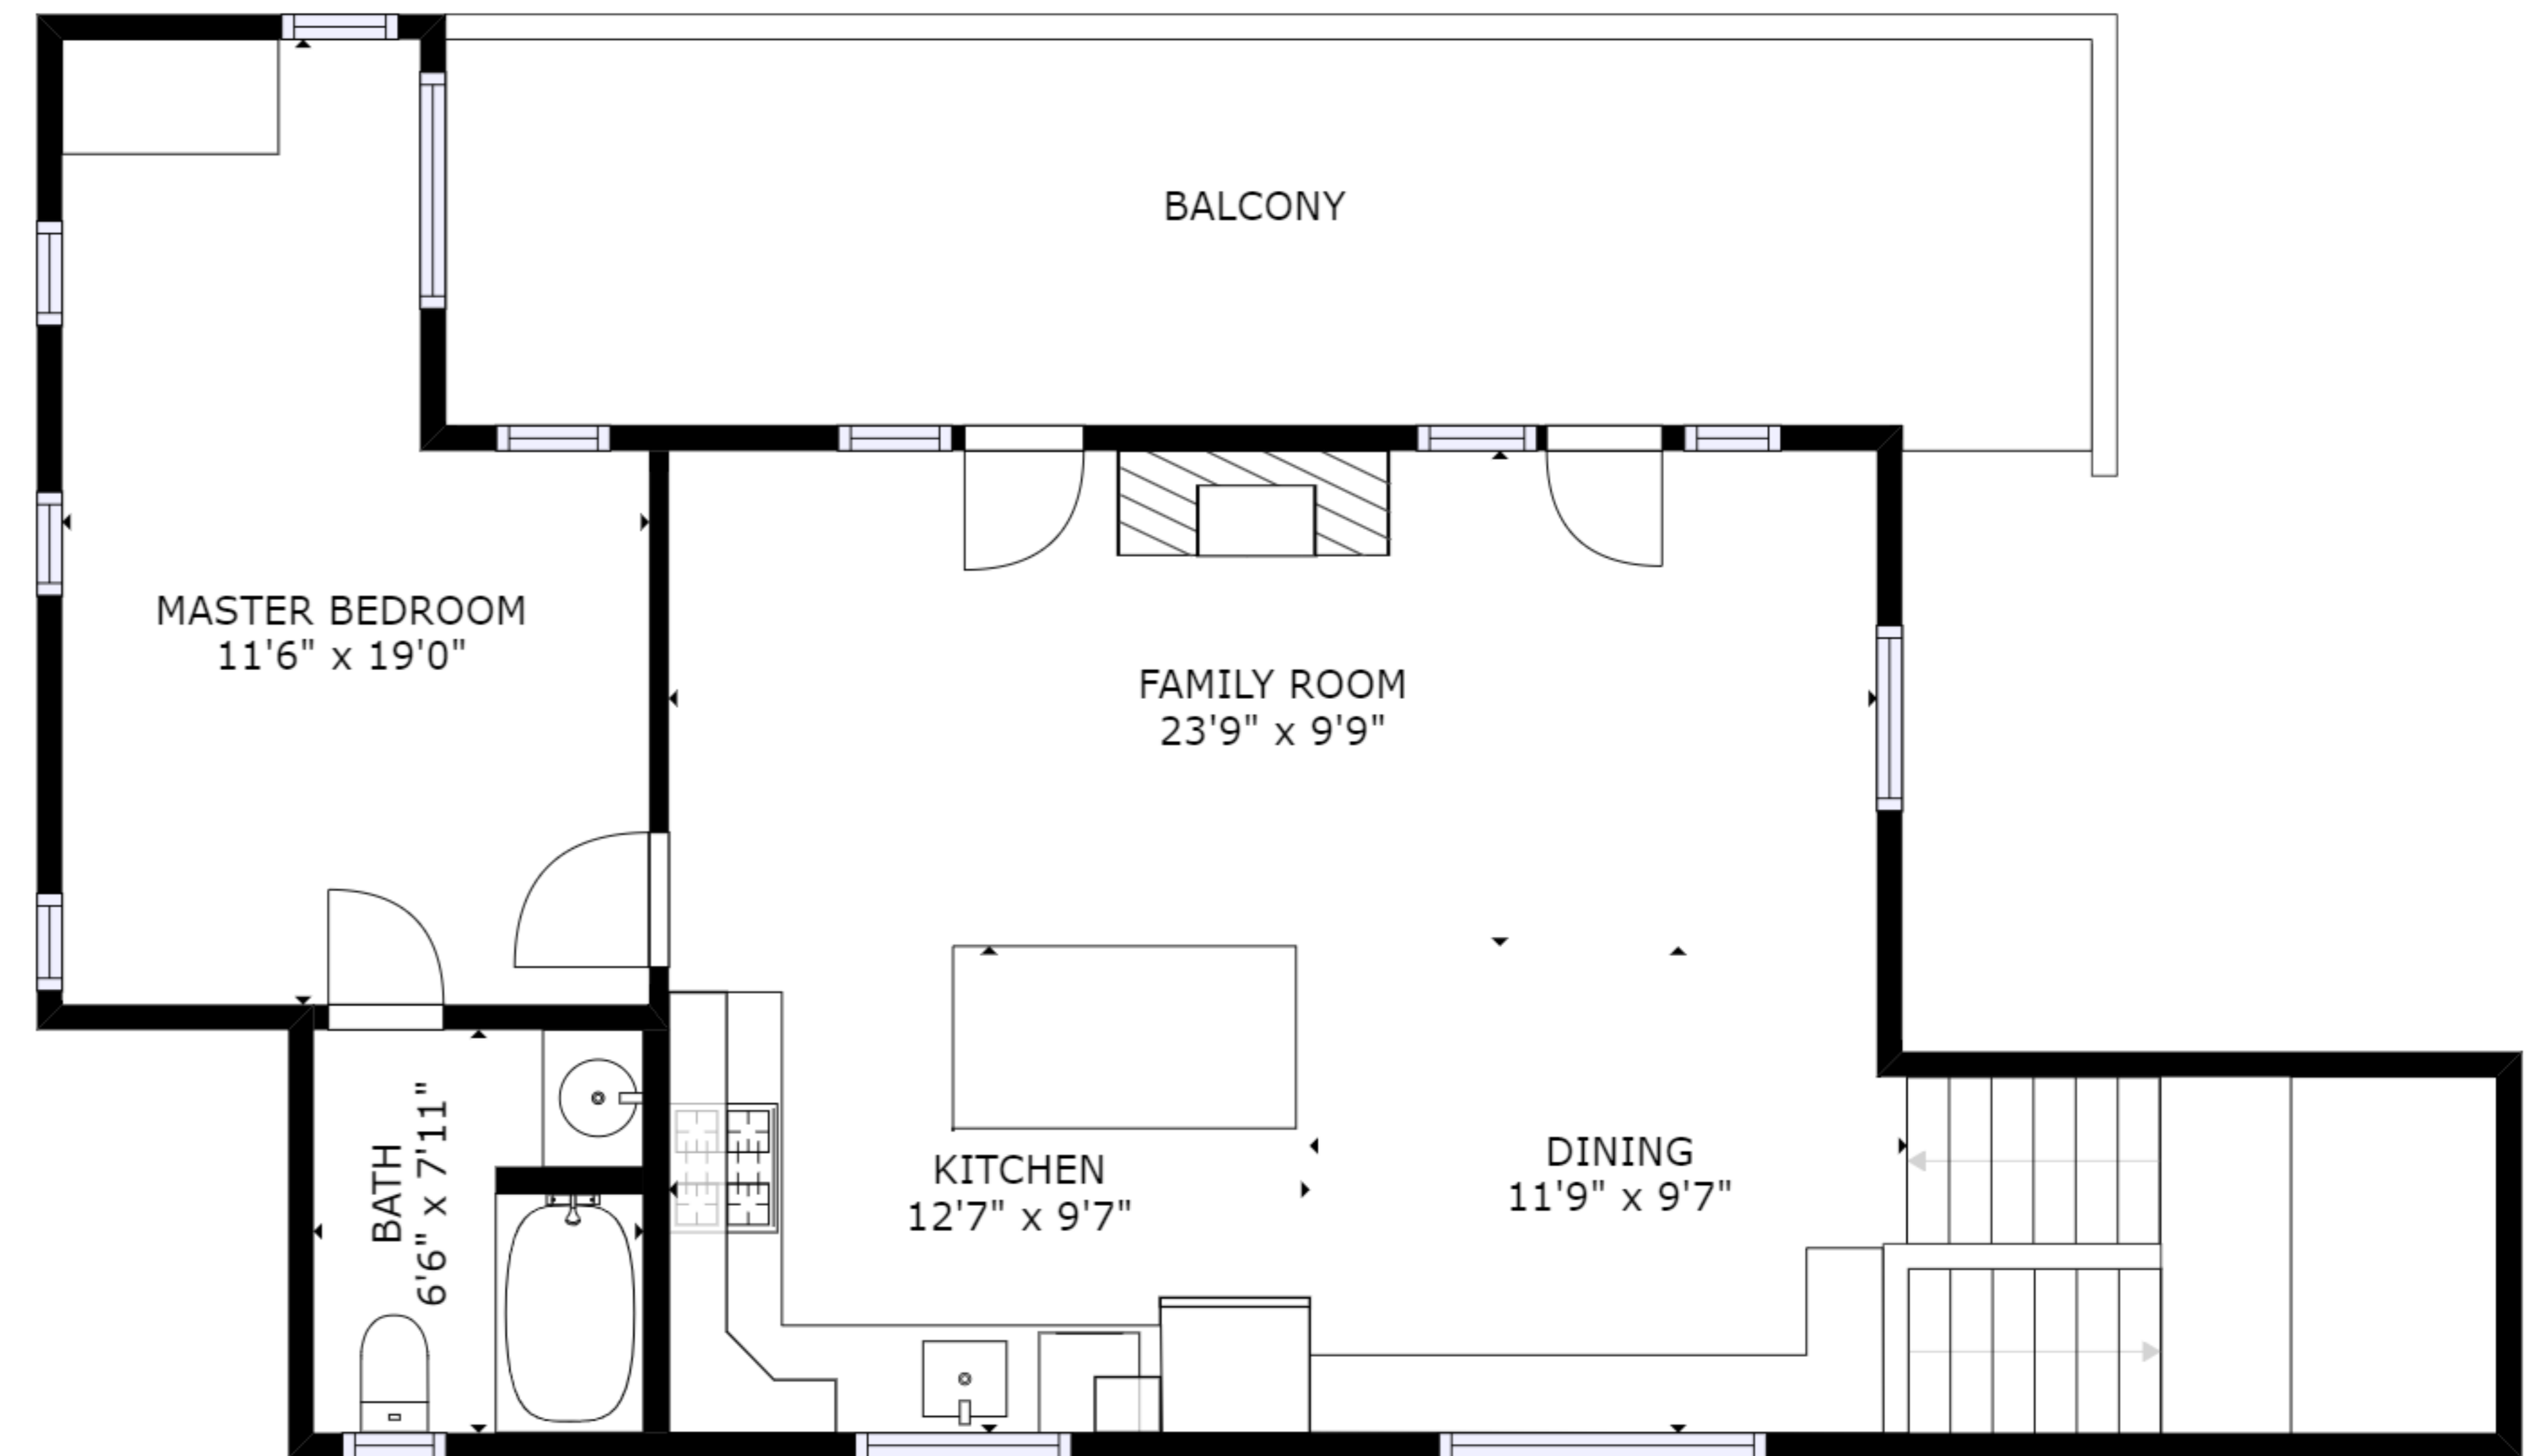

FLOOR 1

FLOOR 2

GROSS INTERNAL AREA  
 FLOOR 1: 745 sq ft, FLOOR 2: 788 sq ft  
 TOTAL: 1533 sq ft

SIZES AND DIMENSIONS ARE APPROXIMATE, ACTUAL MAY VARY.