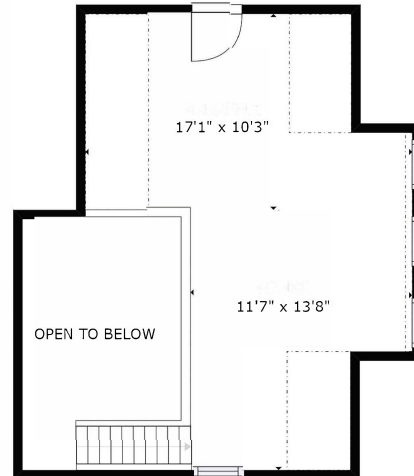

Second Floor

Third Floor Room

Third Floor Loft

First Floor Apartment

GROSS INTERNAL AREA
 FLOOR 1: 727 sq ft, FLOOR 2: 1211 sq ft
 FLOOR 3: 473 sq ft, EXCLUDED AREAS:
 REDUCED HEADROOM BELOW 1.5M: 184 sq ft
 TOTAL: 2410 sq ft

SIZES AND DIMENSIONS ARE APPROXIMATE, ACTUAL MAY VARY.