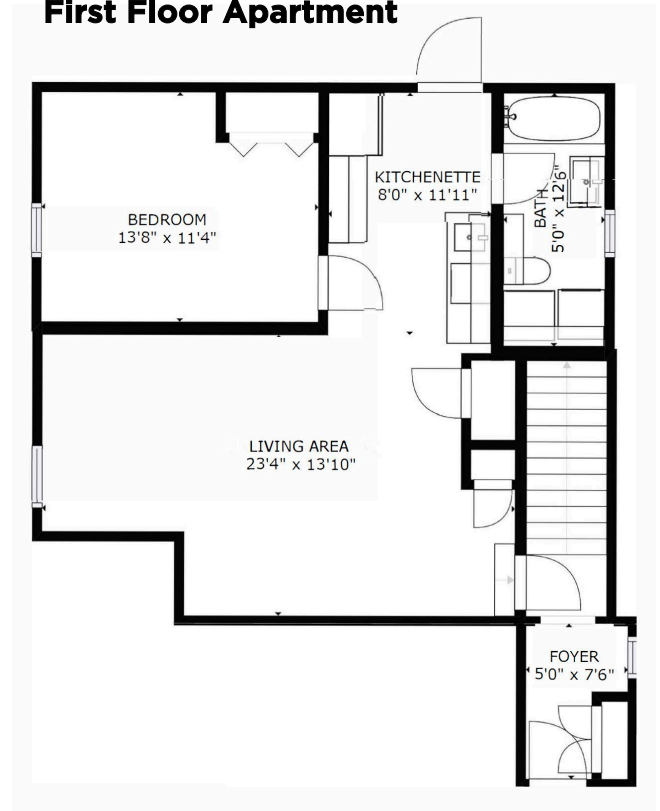

Second Floor

Third Floor Room

Third Floor Loft

First Floor Apartment

GROSS INTERNAL AREA
 FLOOR 1: 727 sq ft, FLOOR 2: 1211 sq ft
 FLOOR 3: 473 sq ft, EXCLUDED AREAS:
 REDUCED HEADROOM BELOW 1.5M: 184 sq ft
 TOTAL: 2410 sq ft

SIZES AND DIMENSIONS ARE APPROXIMATE, ACTUAL MAY VARY.