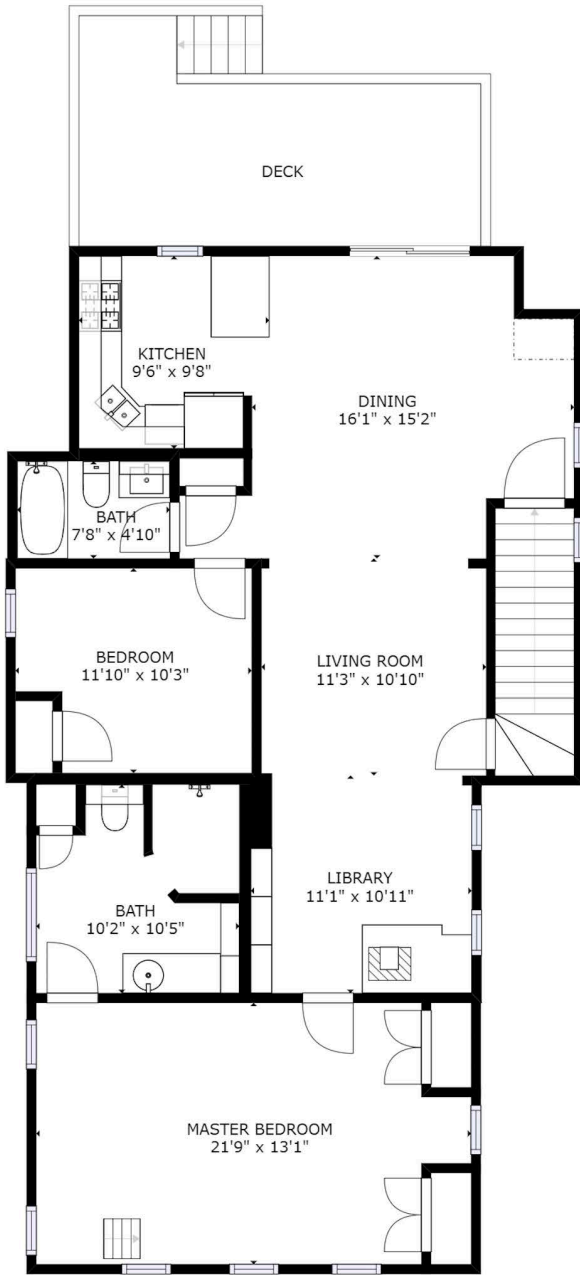

Second Floor

Third Floor Room

Third Floor Loft

First Floor Apartment

GROSS INTERNAL AREA
 FLOOR 1: 727 sq ft, FLOOR 2: 1211 sq ft
 FLOOR 3: 473 sq ft, EXCLUDED AREAS:
 REDUCED HEADROOM BELOW 1.5M: 184 sq ft
 TOTAL: 2410 sq ft

SIZES AND DIMENSIONS ARE APPROXIMATE, ACTUAL MAY VARY.