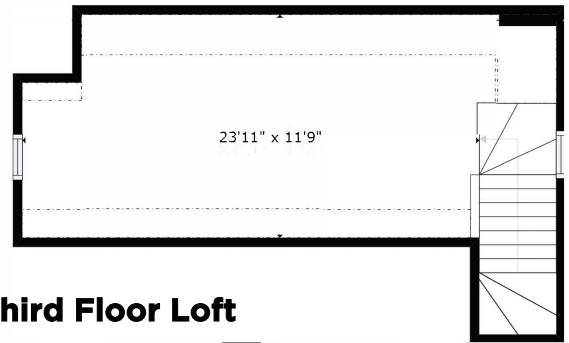

Second Floor

Third Floor Room

Third Floor Loft

First Floor Apartment

GROSS INTERNAL AREA
 FLOOR 1: 727 sq ft, FLOOR 2: 1211 sq ft
 FLOOR 3: 473 sq ft, EXCLUDED AREAS:
 REDUCED HEADROOM BELOW 1.5M: 184 sq ft
 TOTAL: 2410 sq ft

SIZES AND DIMENSIONS ARE APPROXIMATE, ACTUAL MAY VARY.