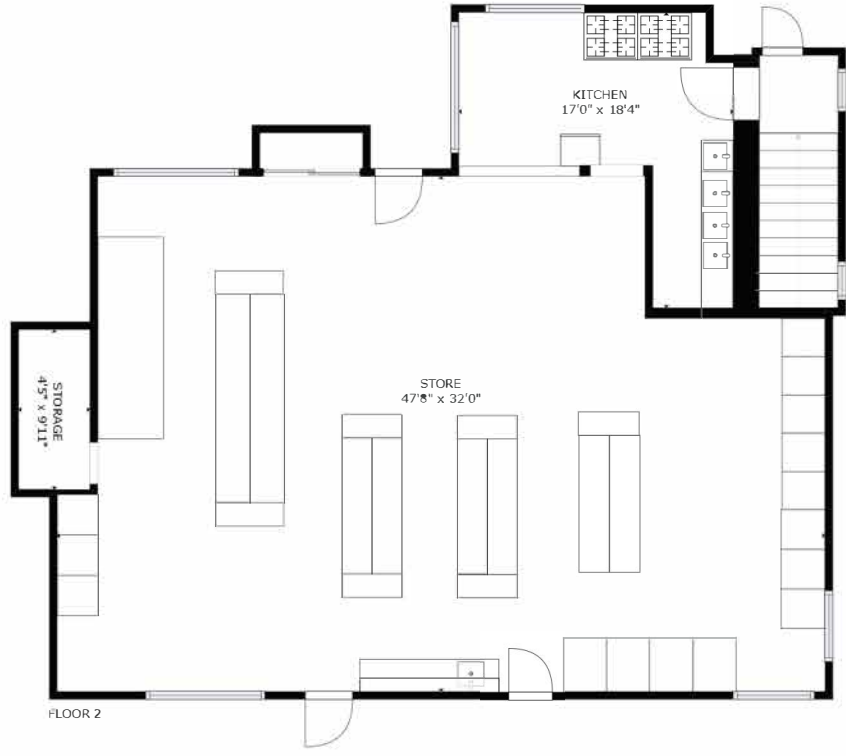

FLOOR 1

FLOOR 2

GROSS INTERNAL AREA
 FLOOR 1: 2190 sq ft, FLOOR 2: 1763 sq ft
 TOTAL: 3953 sq ft

SIZES AND DIMENSIONS ARE APPROXIMATE, ACTUAL MAY VARY.