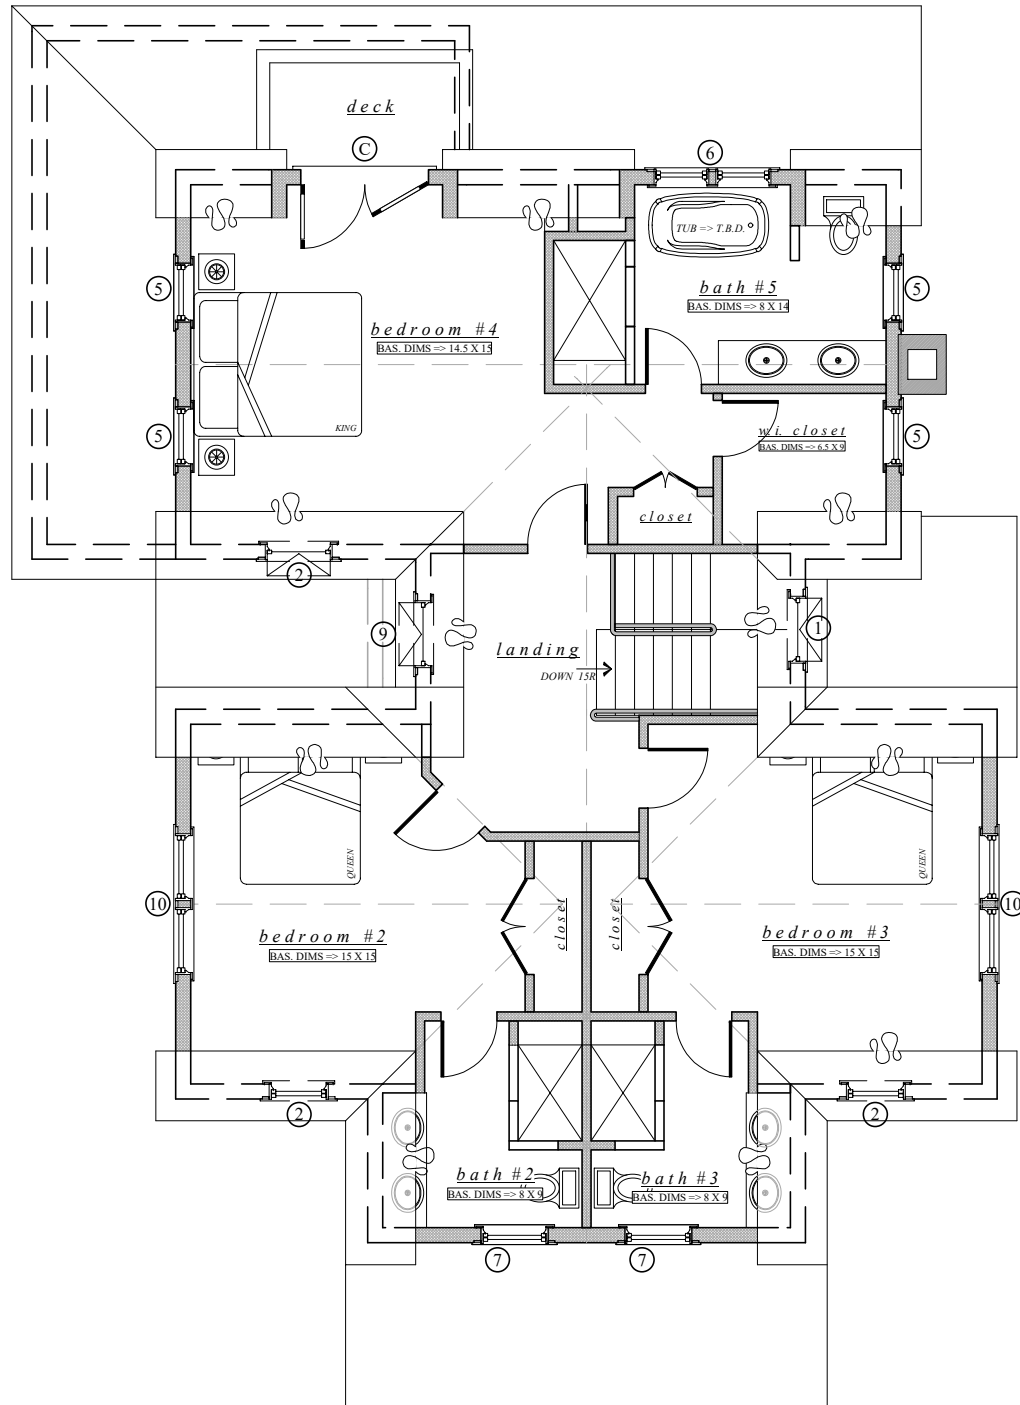

MEERBERGEN DESIGNS  
P.O. BOX 673  
NANTUCKET, MA 02554  
508.228.1388

NEW DWELLING FINBACK LLC  
LOT 01 - 1 FINBACK LANE  
SCALE: 1/8" = 1'-0"  
MAP - 66; PCL - 507

**SECOND FLOOR PLAN**  
TOTAL HABITABLE SF => 1236.00 sf  
TOTAL DECK AREA => 45.00 sf

MEERBERGEN DESIGNS  
P.O. BOX 673  
NANTUCKET, MA 02554  
508.228.1388

NEW DWELLING FINBACK LLC  
LOT 01 - 1 FINBACK LANE  
SCALE: 1/8" = 1'-0"  
MAP - 66; PCL - 507

**FIRST FLOOR PLAN**

TOTAL HABITABLE SF => 1472.00 sf  
TOTAL DECK AREA => 364.00 sf