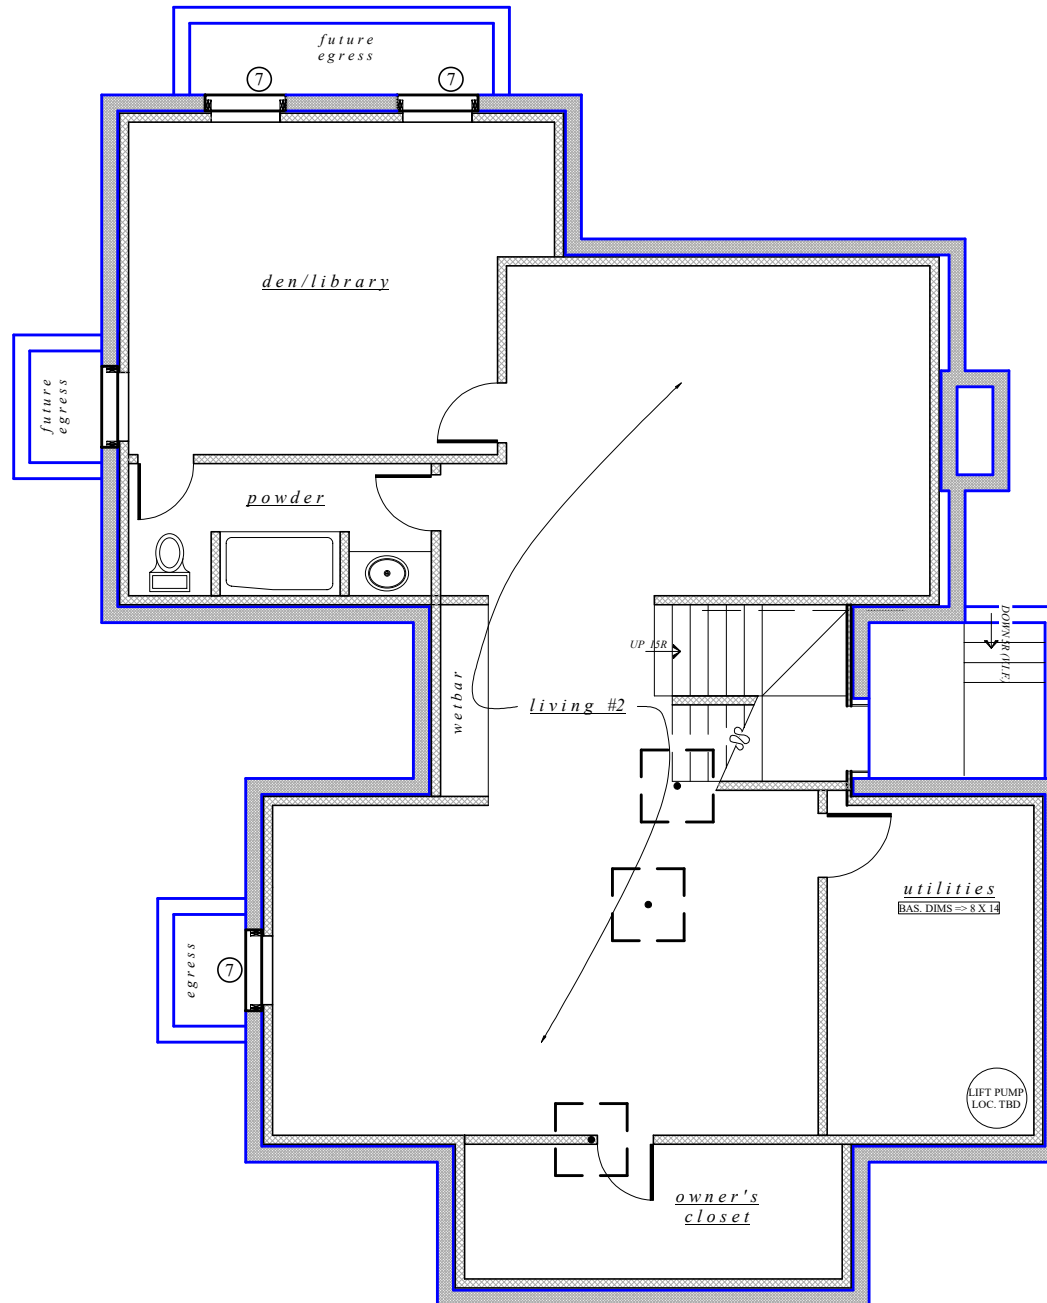

MEERBERGEN DESIGNS  
P.O. BOX 673  
NANTUCKET, MA 02554  
508.228.1388

NEW DWELLING FINBACK LLC  
LOT 01 - 1 FINBACK LANE  
SCALE: 1/8" = 1'-0"  
MAP - 66; PCL - 507

**SECOND FLOOR PLAN**  
TOTAL HABITABLE SF => 1236.00 sf  
TOTAL DECK AREA => 45.00 sf

MEERBERGEN DESIGNS  
P.O. BOX 673  
NANTUCKET, MA 02554  
508.228.1388

NEW DWELLING FINBACK LLC  
LOT 01 - 1 FINBACK LANE  
SCALE: 1/8" = 1'-0"  
MAP - 66; PCL - 507

**FIRST FLOOR PLAN**

TOTAL HABITABLE SF => 1472.00 sf  
TOTAL DECK AREA => 364.00 sf

MEERBERGEN DESIGNS  
P.O. BOX 673  
NANTUCKET, MA 02554  
508.228.1388

NEW DWELLING FINBACK LLC  
LOT 01 - 1 FINBACK LANE  
SCALE: 1/8" = 1'-0"  
MAP - 66; PCL - 507

BASEMENT PLAN