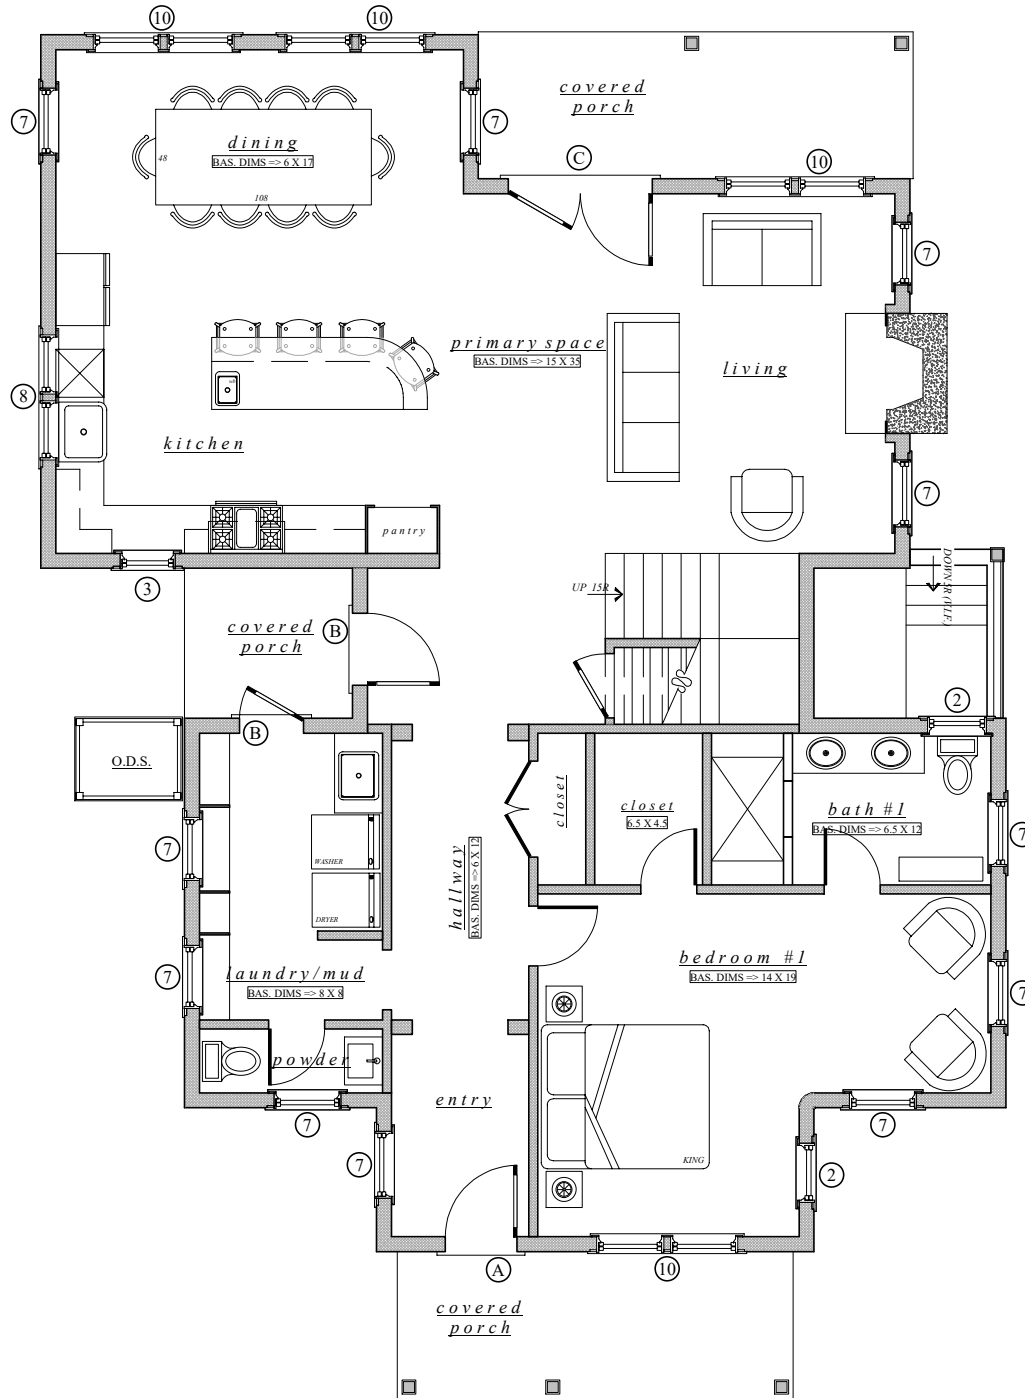

MEERBERGEN DESIGNS  
P.O. BOX 673  
NANTUCKET, MA 02554  
508.228.1388

NEW DWELLING FINBACK LLC  
LOT 01 - 1 FINBACK LANE  
SCALE: 1/8" = 1'-0"  
MAP - 66; PCL - 507

**SECOND FLOOR PLAN**  
TOTAL HABITABLE SF => 1236.00 sf  
TOTAL DECK AREA => 45.00 sf

MEERBERGEN DESIGNS  
P.O. BOX 673  
NANTUCKET, MA 02554  
508.228.1388

NEW DWELLING FINBACK LLC  
LOT 01 - 1 FINBACK LANE  
SCALE: 1/8" = 1'-0"  
MAP - 66; PCL - 507

**FIRST FLOOR PLAN**

TOTAL HABITABLE SF => 1472.00 sf  
TOTAL DECK AREA => 364.00 sf

MEERBERGEN DESIGNS  
P.O. BOX 673  
NANTUCKET, MA 02554  
508.228.1388

NEW DWELLING FINBACK LLC  
LOT 01 - 1 FINBACK LANE  
SCALE: 1/8" = 1'-0"  
MAP - 66; PCL - 507

BASEMENT PLAN